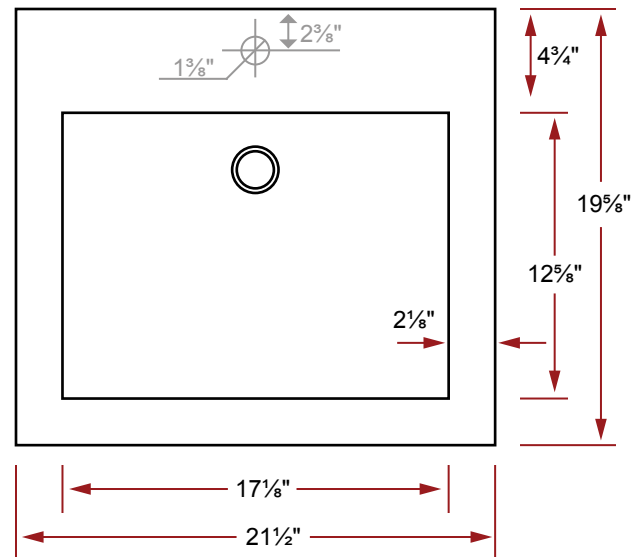

Item # 30012

COMPOSITE (PURE) COUNTERTOP LOW PROFILE BATHROOM BASIN

21½" x 19⅝" x 1⅝"

Actual product may not be exactly as pictured.

DESIGN FEATURES

- Seamless solid surface composite construction formulated from a blend of natural and synthetic materials.
- Non-porous surface is anti-bacterial and easy to clean as well as impact, scratch and stain resistant.
- Designed for above counter installation.
- Flat bottom, single centered rectangular bowl.
- Available with a finished or non-finished back.
- Generous rear faucet deck.

PRODUCT SPECIFICATIONS

- Model: RA-2220C LP
- Faucet holes available:
 - Item # 30012 - No Holes
 - Item # 30012-01 - 1 Hole
 - Item # 30012-04 - 3 Holes - 4" Centerset
 - Item # 30012-08 - 3 Holes - 8" Widespread
- Faucets not included.
- Overflow included at back of bowl.
- 1 year limited manufacturer's warranty included.

SINK DIMENSIONS

- Diagrams not to scale.
- All measurements ±¼".

This sink complies with CSA Standards

In keeping with our policy of continuing product improvement, Acri-Tec Industries Corp. reserves the right to change product specifications without notice.