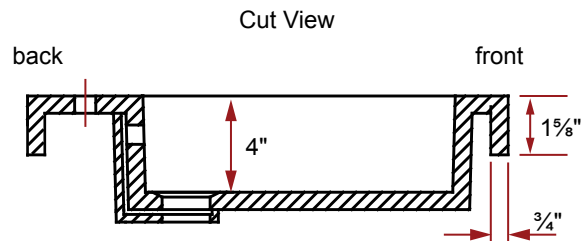

Item # 30012

COMPOSITE (PURE) COUNTERTOP LOW PROFILE BATHROOM BASIN

21½" x 19⅝" x 1⅝"

Actual product may not be exactly as pictured.

DESIGN FEATURES

- Seamless solid surface composite construction formulated from a blend of natural and synthetic materials.
- Non-porous surface is anti-bacterial and easy to clean as well as impact, scratch and stain resistant.
- Designed for above counter installation.
- Flat bottom, single centered rectangular bowl.
- Available with a finished or non-finished back.
- Generous rear faucet deck.

PRODUCT SPECIFICATIONS

- Model: RA-2220C LP
- Faucet holes available:
 - Item # 30012 - No Holes
 - Item # 30012-01 - 1 Hole
 - Item # 30012-04 - 3 Holes - 4" Centerset
 - Item # 30012-08 - 3 Holes - 8" Widespread
- Faucets not included.
- Overflow included at back of bowl.
- 1 year limited manufacturer's warranty included.

SINK DIMENSIONS

- Diagrams not to scale.
- All measurements ±¼".

This sink complies with CSA Standards

In keeping with our policy of continuing product improvement, Acri-Tec Industries Corp. reserves the right to change product specifications without notice.