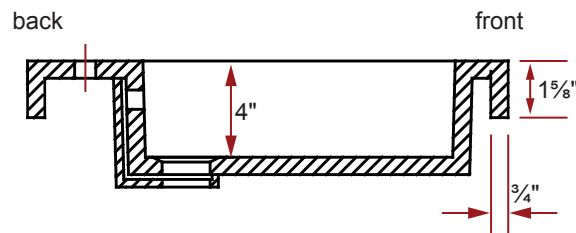

Item # 30022

COMPOSITE (PURE) COUNTERTOP LOW PROFILE BATHROOM BASIN

29¹/₈" x 19¹/₂" x 1⁵/₈"

Actual product may not be exactly as pictured.

DESIGN FEATURES

- Seamless solid surface composite construction formulated from a blend of natural and synthetic materials.
- Non-porous surface is anti-bacterial and easy to clean as well as impact, scratch and stain resistant.
- Designed for above counter installation.
- Flat bottom, single left side rectangular bowl.
- Available with a finished or non-finished back.
- Generous rear faucet deck.

PRODUCT SPECIFICATIONS

- Model: RA-3020L LP
- Faucet holes available:
 - Item # 30022 - No Holes
 - Item # 30022-01 - 1 Hole
 - Item # 30022-04 - 3 Holes - 4" Centerset
 - Item # 30022-08 - 3 Holes - 8" Widespread
- Faucets not included.
- Overflow included at back of bowl.
- 1 year limited manufacturer's warranty included.

SINK DIMENSIONS

- Diagrams not to scale.
- All measurements ±1/4".

Cut View

This sink complies with CSA Standards

In keeping with our policy of continuing product improvement, Acri-Tec Industries Corp. reserves the right to change product specifications without notice.