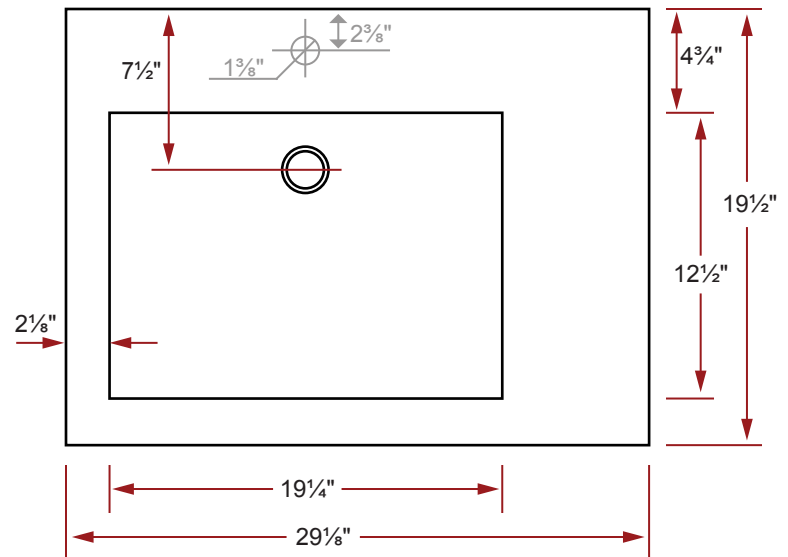

Item # 30022

COMPOSITE (PURE) COUNTERTOP LOW PROFILE BATHROOM BASIN

29¹/₈" x 19¹/₂" x 1⁵/₈"

Actual product may not be exactly as pictured.

DESIGN FEATURES

- Seamless solid surface composite construction formulated from a blend of natural and synthetic materials.
- Non-porous surface is anti-bacterial and easy to clean as well as impact, scratch and stain resistant.
- Designed for above counter installation.
- Flat bottom, single left side rectangular bowl.
- Available with a finished or non-finished back.
- Generous rear faucet deck.

PRODUCT SPECIFICATIONS

- Model: RA-3020L LP
- Faucet holes available:
 - Item # 30022 - No Holes
 - Item # 30022-01 - 1 Hole
 - Item # 30022-04 - 3 Holes - 4" Centerset
 - Item # 30022-08 - 3 Holes - 8" Widespread
- Faucets not included.
- Overflow included at back of bowl.
- 1 year limited manufacturer's warranty included.

SINK DIMENSIONS

- Diagrams not to scale.
- All measurements ±1/4".

Cut View

This sink complies with CSA Standards

In keeping with our policy of continuing product improvement, Acri-Tec Industries Corp. reserves the right to change product specifications without notice.