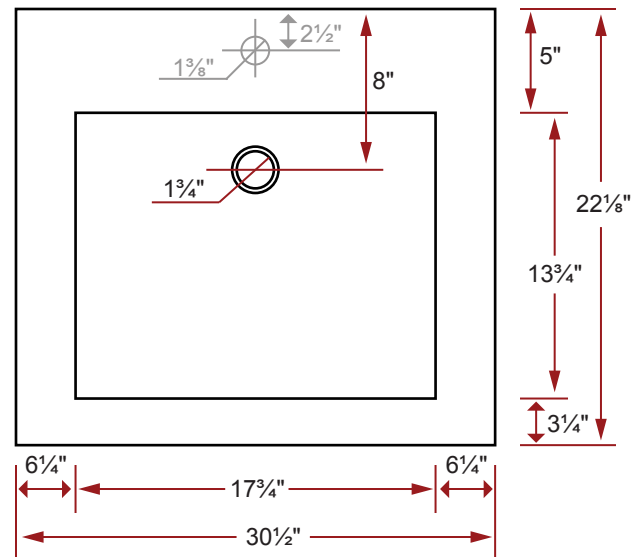

Item # 30046

COMPOSITE (PURE) COUNTERTOP LOW PROFILE BATHROOM BASIN

30¹/₂" x 22¹/₈" x 1⁵/₈"

Actual product may not be exactly as pictured.

DESIGN FEATURES

- Seamless solid surface composite construction formulated from a blend of natural and synthetic materials.
- Non-porous surface is anti-bacterial and easy to clean as well as impact, scratch and stain resistant.
- Designed for above counter installation.
- Flat bottom, single centered rectangular bowl.
- Available with a finished or non-finished back.
- Generous rear faucet deck.

PRODUCT SPECIFICATIONS

- Model: RM-3022C LP
- Faucet holes available:
 - Item # 30046 - No Holes
 - Item # 30046-01 - 1 Hole
 - Item # 30046-04 - 3 Holes - 4" Centerset
 - Item # 30046-08 - 3 Holes - 8" Widespread
- Faucets not included.
- Overflow included at back of bowl.
- 1 year limited manufacturer's warranty included.

SINK DIMENSIONS

- Diagrams not to scale.
- All measurements $\pm 1/4$ ".

This sink complies with CSA Standards

In keeping with our policy of continuing product improvement, Acri-Tec Industries Corp. reserves the right to change product specifications without notice.