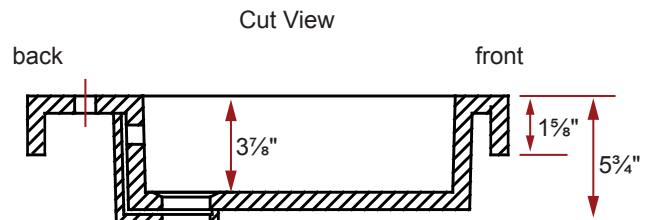

Item # 30046

COMPOSITE (PURE) COUNTERTOP LOW PROFILE BATHROOM BASIN

30¹/₂" x 22¹/₈" x 1⁵/₈"

Actual product may not be exactly as pictured.

DESIGN FEATURES

- Seamless solid surface composite construction formulated from a blend of natural and synthetic materials.
- Non-porous surface is anti-bacterial and easy to clean as well as impact, scratch and stain resistant.
- Designed for above counter installation.
- Flat bottom, single centered rectangular bowl.
- Available with a finished or non-finished back.
- Generous rear faucet deck.

PRODUCT SPECIFICATIONS

- Model: RM-3022C LP
- Faucet holes available:
 - Item # 30046 - No Holes
 - Item # 30046-01 - 1 Hole
 - Item # 30046-04 - 3 Holes - 4" Centerset
 - Item # 30046-08 - 3 Holes - 8" Widespread
- Faucets not included.
- Overflow included at back of bowl.
- 1 year limited manufacturer's warranty included.

SINK DIMENSIONS

- Diagrams not to scale.
- All measurements $\pm 1/4$ ".

This sink complies with CSA Standards

In keeping with our policy of continuing product improvement, Acri-Tec Industries Corp. reserves the right to change product specifications without notice.