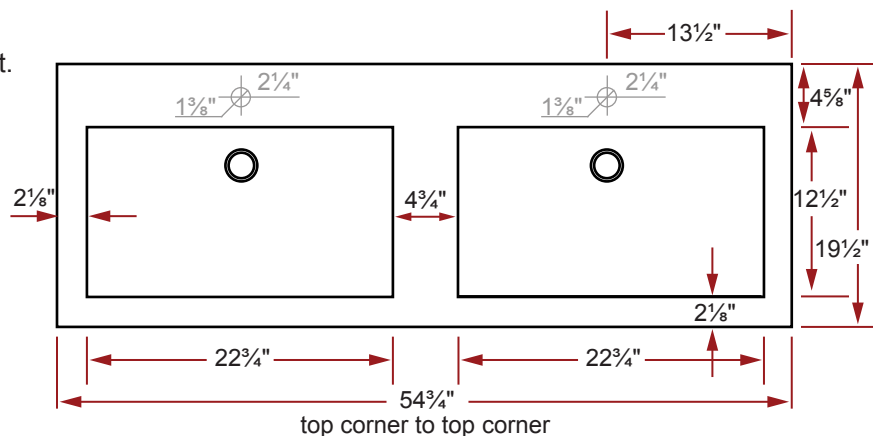

Item # 30122

COMPOSITE (PURE) COUNTERTOP LOW PROFILE BATHROOM BASIN

54³/₄" x 19¹/₂" x 1⁵/₈"

Actual product may not be exactly as pictured.

DESIGN FEATURES

- Seamless solid surface composite construction formulated from a blend of natural and synthetic materials.
- Non-porous surface is anti-bacterial and easy to clean as well as impact, scratch and stain resistant.
- Designed for above counter installation.
- Flat bottom, double rectangular bowls.
- Available with a finished or non-finished back.
- Generous rear faucet deck.

PRODUCT SPECIFICATIONS

- Model: RA-5520 LP
- Faucet holes available:
 - Item # 30122 - No Holes
 - Item # 30122-01 - 1 Hole
 - Item # 30122-04 - 3 Holes - 4" Centerset
 - Item # 30122-08 - 3 Holes - 8" Widespread
- Faucets not included.
- Overflow included at back of bowl.
- 1 year limited manufacturer's warranty included.

SINK DIMENSIONS

- Diagrams not to scale.
- All measurements $\pm 1/4$ ".

This sink complies with CSA Standards

In keeping with our policy of continuing product improvement, Acri-Tec Industries Corp. reserves the right to change product specifications without notice.