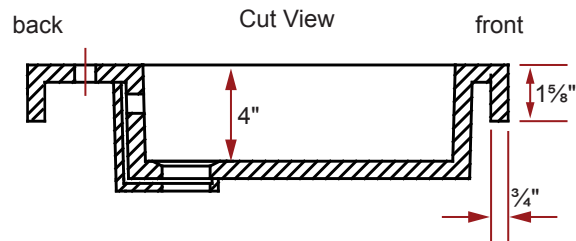

Item # 30122

COMPOSITE (PURE) COUNTERTOP LOW PROFILE BATHROOM BASIN

54³/₄" x 19¹/₂" x 1⁵/₈"

Actual product may not be exactly as pictured.

DESIGN FEATURES

- Seamless solid surface composite construction formulated from a blend of natural and synthetic materials.
- Non-porous surface is anti-bacterial and easy to clean as well as impact, scratch and stain resistant.
- Designed for above counter installation.
- Flat bottom, double rectangular bowls.
- Available with a finished or non-finished back.
- Generous rear faucet deck.

PRODUCT SPECIFICATIONS

- Model: RA-5520 LP
- Faucet holes available:
 - Item # 30122 - No Holes
 - Item # 30122-01 - 1 Hole
 - Item # 30122-04 - 3 Holes - 4" Centerset
 - Item # 30122-08 - 3 Holes - 8" Widespread
- Faucets not included.
- Overflow included at back of bowl.
- 1 year limited manufacturer's warranty included.

SINK DIMENSIONS

- Diagrams not to scale.
- All measurements $\pm 1/4$ ".

This sink complies with CSA Standards

In keeping with our policy of continuing product improvement, Acri-Tec Industries Corp. reserves the right to change product specifications without notice.