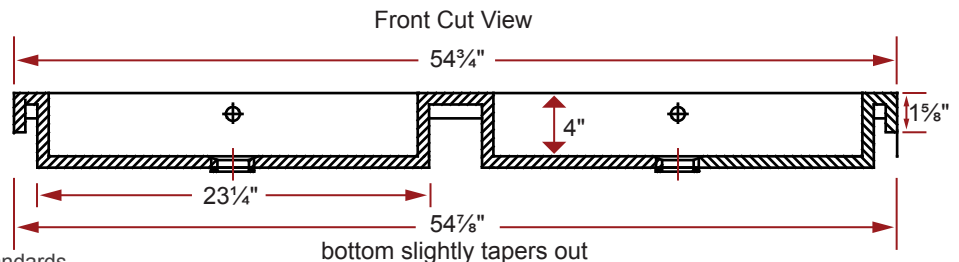

Item # 30122

COMPOSITE (PURE) COUNTERTOP LOW PROFILE BATHROOM BASIN

54³/₄" x 19¹/₂" x 1⁵/₈"

Actual product may not be exactly as pictured.

DESIGN FEATURES

- Seamless solid surface composite construction formulated from a blend of natural and synthetic materials.
- Non-porous surface is anti-bacterial and easy to clean as well as impact, scratch and stain resistant.
- Designed for above counter installation.
- Flat bottom, double rectangular bowls.
- Available with a finished or non-finished back.
- Generous rear faucet deck.

PRODUCT SPECIFICATIONS

- Model: RA-5520 LP
- Faucet holes available:
 - Item # 30122 - No Holes
 - Item # 30122-01 - 1 Hole
 - Item # 30122-04 - 3 Holes - 4" Centerset
 - Item # 30122-08 - 3 Holes - 8" Widespread
- Faucets not included.
- Overflow included at back of bowl.
- 1 year limited manufacturer's warranty included.

SINK DIMENSIONS

- Diagrams not to scale.
- All measurements $\pm 1/4$ ".

This sink complies with CSA Standards

In keeping with our policy of continuing product improvement, Acri-Tec Industries Corp. reserves the right to change product specifications without notice.