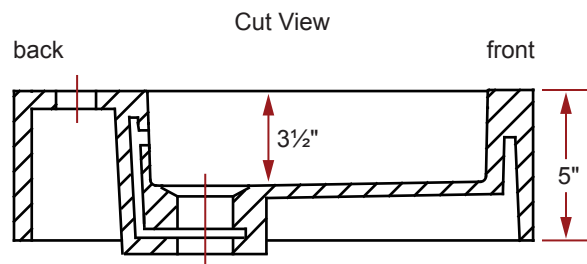

Item # 30131

COMPOSITE (PURE) COUNTERTOP BATHROOM BASIN

18¹/₈" x 18" x 5"

Actual product may not be exactly as pictured.

DESIGN FEATURES

- Seamless solid surface composite construction formulated from a blend of natural and synthetic materials.
- Non-porous surface is anti-bacterial and easy to clean as well as impact, scratch and stain resistant.
- Designed for above counter installation.
- Flat bottom, single centered square bowl.
- Available with a finished or non-finished back.
- Generous rear faucet deck.

PRODUCT SPECIFICATIONS

- Model: RM-1818C
- Faucet holes available:
 - Item # 30131 - No Holes
 - Item # 30131-01 - 1 Hole
 - Item # 30131-04 - 3 Holes - 4" Centerset
 - Item # 30131-08 - 3 Holes - 8" Widespread
- Faucets not included.
- Overflow included at back of bowl.
- 1 year limited manufacturer's warranty included.

SINK DIMENSIONS

- Diagrams not to scale.
- All measurements $\pm 1/4$ ".

This sink complies with CSA Standards

In keeping with our policy of continuing product improvement, Acri-Tec Industries Corp. reserves the right to change product specifications without notice.