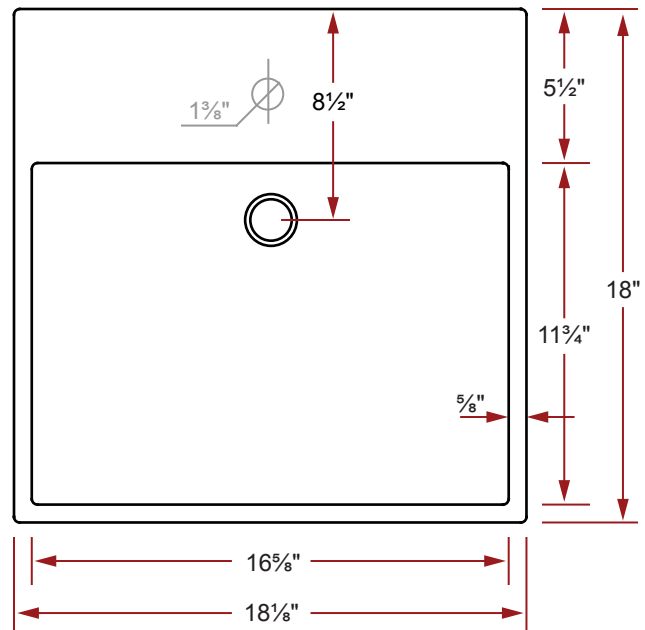

Item # 30131

COMPOSITE (PURE) COUNTERTOP BATHROOM BASIN

18¹/₈" x 18" x 5"

Actual product may not be exactly as pictured.

DESIGN FEATURES

- Seamless solid surface composite construction formulated from a blend of natural and synthetic materials.
- Non-porous surface is anti-bacterial and easy to clean as well as impact, scratch and stain resistant.
- Designed for above counter installation.
- Flat bottom, single centered square bowl.
- Available with a finished or non-finished back.
- Generous rear faucet deck.

PRODUCT SPECIFICATIONS

- Model: RM-1818C
- Faucet holes available:
 - Item # 30131 - No Holes
 - Item # 30131-01 - 1 Hole
 - Item # 30131-04 - 3 Holes - 4" Centerset
 - Item # 30131-08 - 3 Holes - 8" Widespread
- Faucets not included.
- Overflow included at back of bowl.
- 1 year limited manufacturer's warranty included.

SINK DIMENSIONS

- Diagrams not to scale.
- All measurements $\pm 1/4$ ".

This sink complies with CSA Standards

In keeping with our policy of continuing product improvement, Acri-Tec Industries Corp. reserves the right to change product specifications without notice.