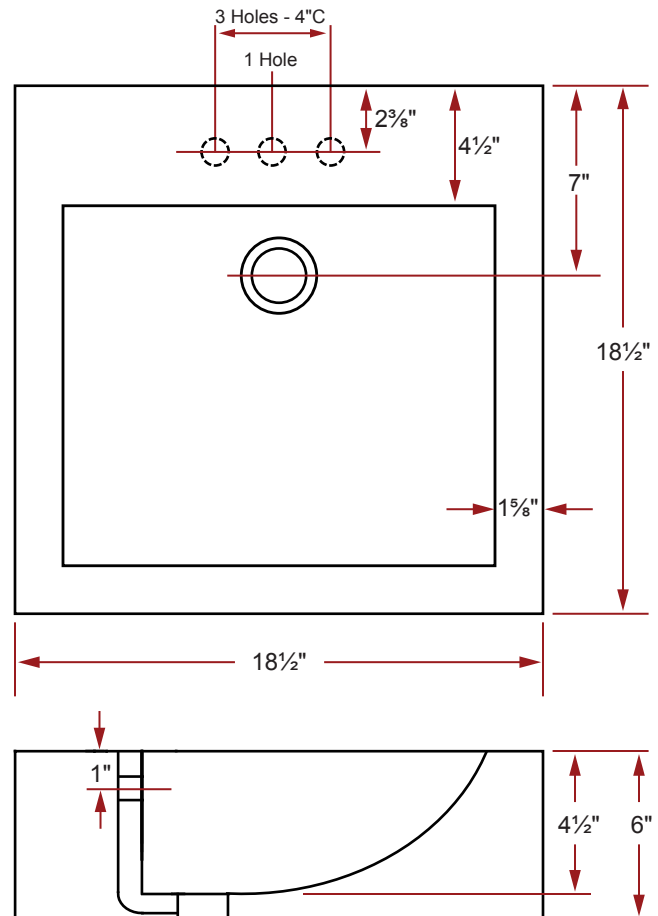

Item # 36511 & 36514

SQUARE PORCELAIN COUNTERTOP BATHROOM BASINS

18½" x 18½" x 6"

36511 - 1 Hole

36514 - 3 Holes
4-inch Centerset

DESIGN FEATURES

- Cast to ensure exceptional strength as well as long term durability.
- Forged from a proprietary blend of clays to create an ideal product for new homes or bathroom renovations.
- Unique, easy-to-clean coating helps to seal the sink against bacteria and microbes and provides a durable gloss finish.
- Large faucet deck pre-drilled for a quicker installation:
 - 36511 - 1 Hole
 - 36514 - 3 Holes at a 4-Inch Centerset

PRODUCT SPECIFICATIONS

- Available in white.
- Square bowl with a scoop front.
- Overflow located at the back of the sink.
- Unfinished back.
- Net sink weight: 37 lbs.
- Faucet and drain not included.
- 1 year limited manufacturer's warranty included.

SINK DIMENSIONS

- Diagrams not to scale.
- All measurements ±¼".

This sink complies with CSA Standards

In keeping with our policy of continuing product improvement, Acri-Tec Industries Corp. reserves the right to change product specifications without notice.