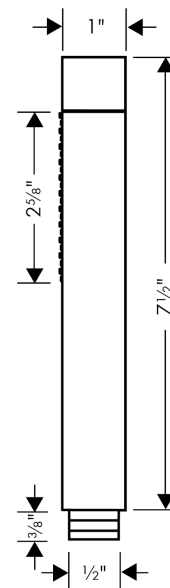

**AXOR Starck**  
**Baton Handshower 2-Jet, 1.75 GPM**  
 Finishes : **chrome** Part no. : **04486000**

**Description**

**Features**

- 134 no-clog spray channels
- Spray modes: Full, IntenseRain
- Flow: 1.75 GPM (6.6 L/Min)

**Item details**

List Price \$ 305.00

**Technology**

**Compliance**

**Product image**

**Scale drawing**

AXOR Starck  
Baton Handshower 2-Jet, 1.75 GPM  
Finishes : chrome Part no. : 04486000

Exploded drawing

Year of production: >01/18

**AXOR Starck**  
**Baton Handshower 2-Jet, 1.75 GPM**  
 Finishes : **chrome**    Part no. : **04486000**

**Spare parts list**

Year of production: >01/18

Pos.	Description	Part no.	Price	PU
1	filter packing	94246000	-	1
2	selector assy	95511000	-	1
3	O-Ring 14x2,5	98189000	-	1