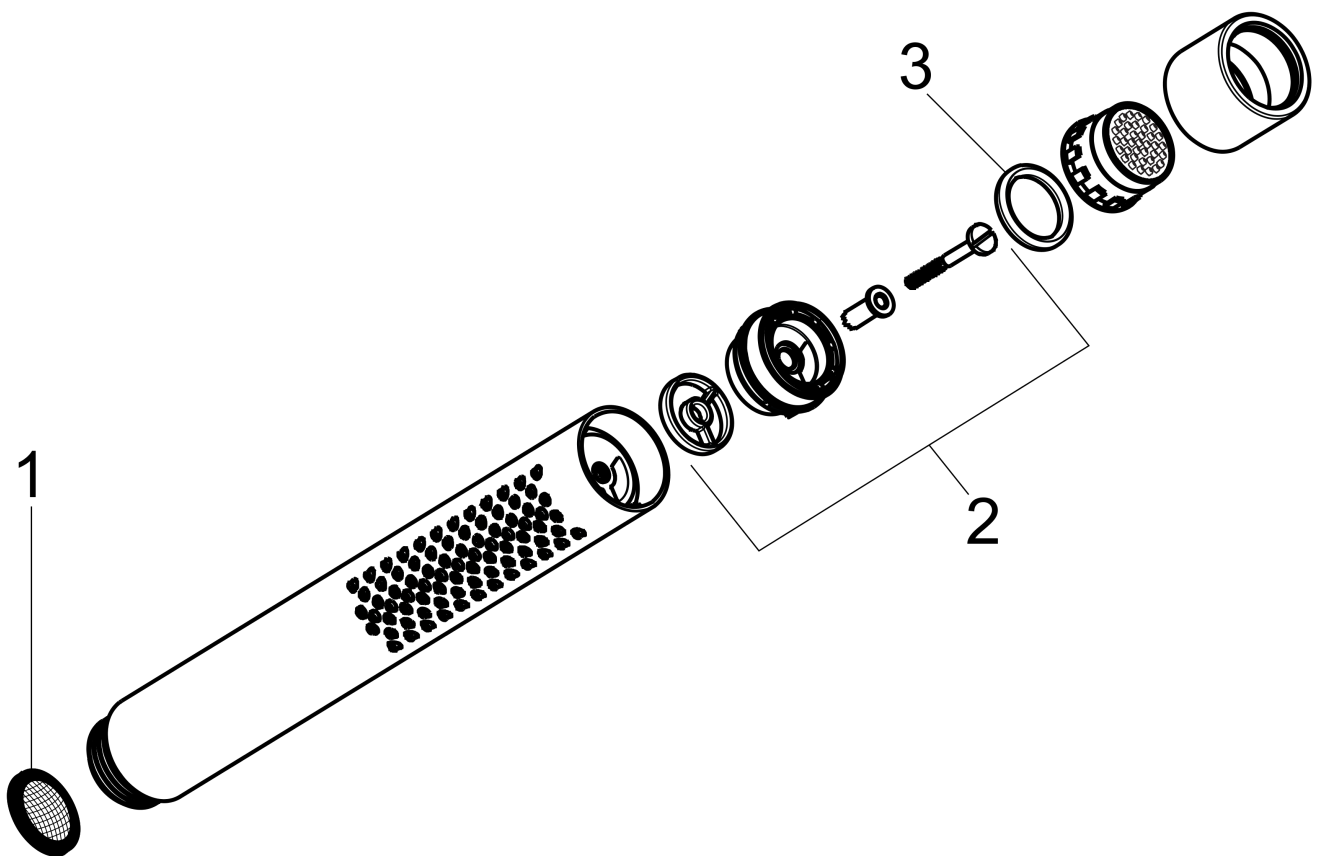

**AXOR Starck**  
**Baton Handshower 2-Jet, 1.75 GPM**  
 Finishes : **chrome** Part no. : **04486000**

**Description**

**Features**

- 134 no-clog spray channels
- Spray modes: Full, IntenseRain
- Flow: 1.75 GPM (6.6 L/Min)

**Item details**

List Price \$ 305.00

**Technology**

**Compliance**

**Product image**

**Scale drawing**

AXOR Starck  
Baton Handshower 2-Jet, 1.75 GPM  
Finishes : chrome Part no. : 04486000

Exploded drawing

Year of production: >01/18

**AXOR Starck**  
**Baton Handshower 2-Jet, 1.75 GPM**  
 Finishes : **chrome**    Part no. : **04486000**

**Spare parts list**

Year of production: >01/18

Pos.	Description	Part no.	Price	PU
1	filter packing	94246000	-	1
2	selector assy	95511000	-	1
3	O-Ring 14x2,5	98189000	-	1