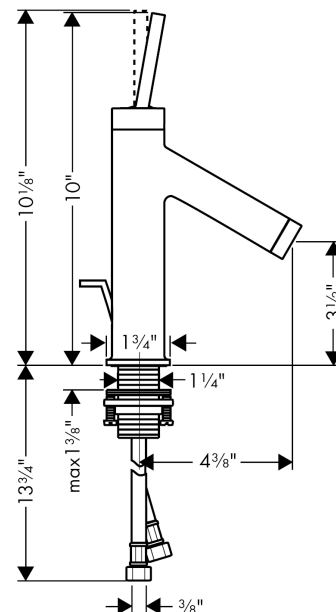

AXOR Starck
Single-Hole Faucet 90 with Pop-Up Drain, 1.2 GPM
 Finishes : **chrome** Part no. : **10111001**

Description

Features

- Aerated spray
- Flow: 1.2 GPM (4.5 L/Min)
- Joystick ceramic cartridge
- Includes pop-up drain

Item details

List Price \$ 771.00

Technology

Design awards

Compliance

Product image

Scale drawing

AXOR Starck
Single-Hole Faucet 90 with Pop-Up Drain, 1.2 GPM
 Finishes : **chrome** Part no. : **10111001**

Exploded drawing

Year of production: >07/16

AXOR Starck
Single-Hole Faucet 90 with Pop-Up Drain, 1.2 GPM
 Finishes : **chrome** Part no. : **10111001**

Spare parts list

Year of production: >07/16

Pos.	Description	Part no.	Price	PU
1	flange	97155000	-	1
2	handle	10092000	-	1
3	hollow set screw M4x6	97767000	-	1
4	nut	97157000	-	1
5	cartridge, assy	96339000	-	1
6	pull rod	97158000	-	1
7	aerator M24x1 (4,5 l/min)	92812000	-	1
8	connection hose 18½" M8x0,75 3/8"	96321001	-	1
9	fixing set (Ø 32)	13961000	-	1
a	pop up waste	94159000	-	1
b	service tool for disassembling the handle	92124000	-	1