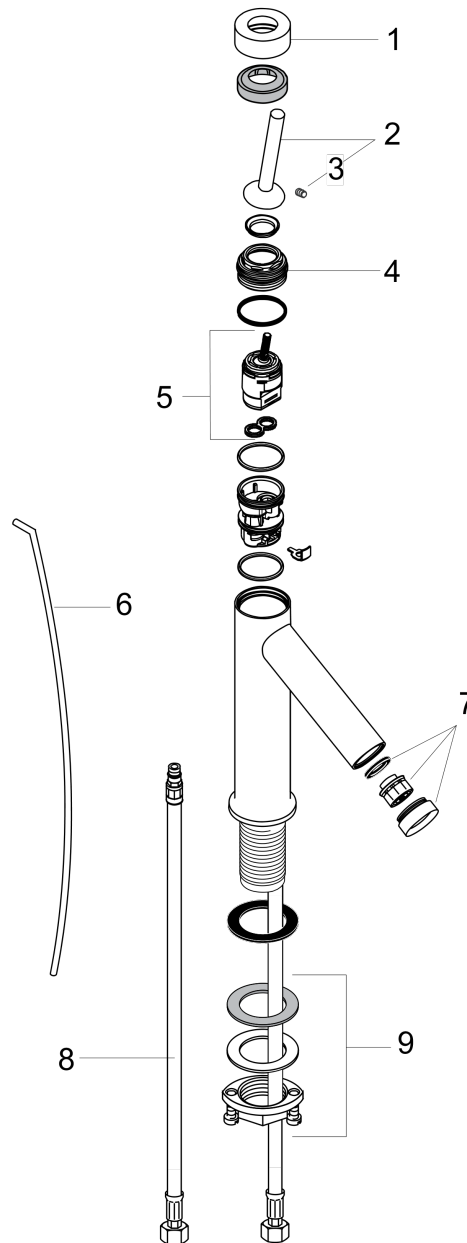

AXOR Starck
Single-Hole Faucet 90 with Pop-Up Drain, 1.2 GPM
 Finishes : **chrome** Part no. : **10111001**

Description

Features

- Aerated spray
- Flow: 1.2 GPM (4.5 L/Min)
- Joystick ceramic cartridge
- Includes pop-up drain

Item details

List Price \$ 771.00

Technology

Design awards

Compliance

Product image

Scale drawing

AXOR Starck
Single-Hole Faucet 90 with Pop-Up Drain, 1.2 GPM
 Finishes : **chrome** Part no. : **10111001**

Exploded drawing

Year of production: >07/16

AXOR Starck
Single-Hole Faucet 90 with Pop-Up Drain, 1.2 GPM
 Finishes : **chrome** Part no. : **10111001**

Spare parts list

Year of production: >07/16

Pos.	Description	Part no.	Price	PU
1	flange	97155000	-	1
2	handle	10092000	-	1
3	hollow set screw M4x6	97767000	-	1
4	nut	97157000	-	1
5	cartridge, assy	96339000	-	1
6	pull rod	97158000	-	1
7	aerator M24x1 (4,5 l/min)	92812000	-	1
8	connection hose 18½" M8x0,75 3/8"	96321001	-	1
9	fixing set (Ø 32)	13961000	-	1
a	pop up waste	94159000	-	1
b	service tool for disassembling the handle	92124000	-	1