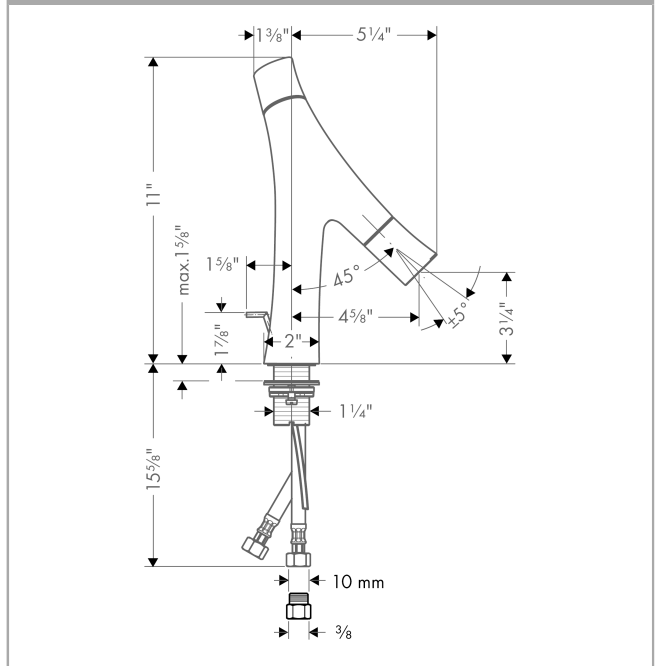

AXOR Starck Organic
2-Handle Faucet 80 with Pop-Up Drain, 1.2 GPM
 Finishes : **chrome** Part no. : **12010001**

Description

Features

- Shower spray pattern
- Flow: 0.90 GPM
- Flow boost setting: 1.2 GPM (4.5 L/Min)
- Ceramic cartridge for volume control
- Ceramic cartridge for temperature control
- Separate controls for temperature and volume
- Includes pop-up drain

Item details

List Price \$ 665.00

Technology

Compliance

Product image

Scale drawing

AXOR Starck Organic
2-Handle Faucet 80 with Pop-Up Drain, 1.2 GPM
 Finishes : **chrome** Part no. : **12010001**

Exploded drawing

Year of production: >03/13

AXOR Starck Organic
2-Handle Faucet 80 with Pop-Up Drain, 1.2 GPM
 Finishes : **chrome** Part no. : **12010001**

Spare parts list

Year of production: >03/13

Pos.	Description	Part no.	Price	PU
1	handle	98296000	-	1
2	handle fixing set	98932000	-	1
3	color-ring cold / hot water	98304000	-	1
4	cartridge, assy	98303000	-	1
5	O-ring 11x1,5	98385000	-	1
6	shut off cartridge	98301000	-	1
7	spout cpl.	98297000	-	1
8	spray former	98299000	-	1
9	flow limiter (5 l/min)	95311000	-	1
10	special tool	95158000	-	1
11	aerator M24x1 (7 l/min)	98300000	-	1
12	fixing set (Ø 32)	13961000	-	1
13	flat seal	98749000	-	1
14	pull rod	96923000	-	1
15	connection hose 600 mm M8x0,75 G3/8	95664000	-	1
16	non return valve DW 10	96456000	-	1
17	filter packing	95291000	-	1
18	adapter for connection hose	88802000	-	1
a	fixation extension 35 mm	13898000	-	1
b	pop up waste	88509000	-	1