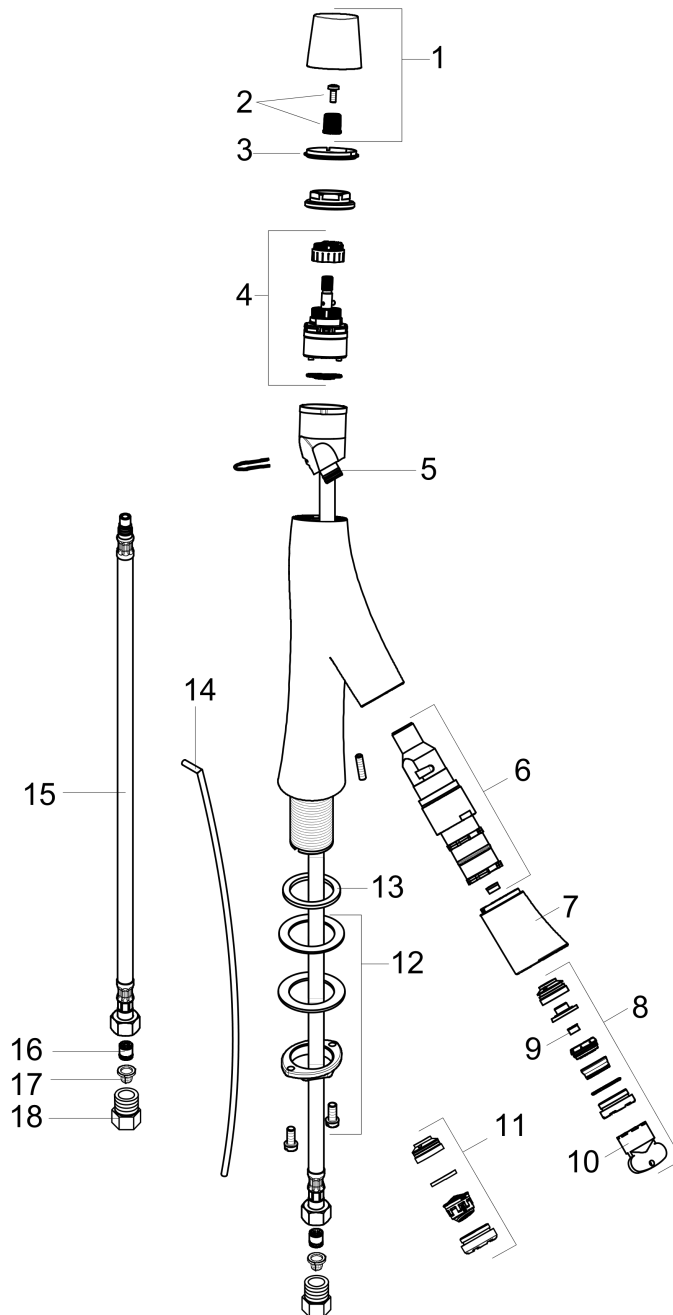

AXOR Starck Organic
2-Handle Faucet 80 with Pop-Up Drain, 1.2 GPM
 Finishes : **chrome** Part no. : **12010001**

Description

Features

- Shower spray pattern
- Flow: 0.90 GPM
- Flow boost setting: 1.2 GPM (4.5 L/Min)
- Ceramic cartridge for volume control
- Ceramic cartridge for temperature control
- Separate controls for temperature and volume
- Includes pop-up drain

Item details

List Price \$ 665.00

Technology

Compliance

Product image

Scale drawing

AXOR Starck Organic
2-Handle Faucet 80 with Pop-Up Drain, 1.2 GPM
 Finishes : **chrome** Part no. : **12010001**

Exploded drawing

Year of production: >03/13

AXOR Starck Organic
2-Handle Faucet 80 with Pop-Up Drain, 1.2 GPM
 Finishes : **chrome** Part no. : **12010001**

Spare parts list

Year of production: >03/13

Pos.	Description	Part no.	Price	PU
1	handle	98296000	-	1
2	handle fixing set	98932000	-	1
3	color-ring cold / hot water	98304000	-	1
4	cartridge, assy	98303000	-	1
5	O-ring 11x1,5	98385000	-	1
6	shut off cartridge	98301000	-	1
7	spout cpl.	98297000	-	1
8	spray former	98299000	-	1
9	flow limiter (5 l/min)	95311000	-	1
10	special tool	95158000	-	1
11	aerator M24x1 (7 l/min)	98300000	-	1
12	fixing set (Ø 32)	13961000	-	1
13	flat seal	98749000	-	1
14	pull rod	96923000	-	1
15	connection hose 600 mm M8x0,75 G3/8	95664000	-	1
16	non return valve DW 10	96456000	-	1
17	filter packing	95291000	-	1
18	adapter for connection hose	88802000	-	1
a	fixation extension 35 mm	13898000	-	1
b	pop up waste	88509000	-	1