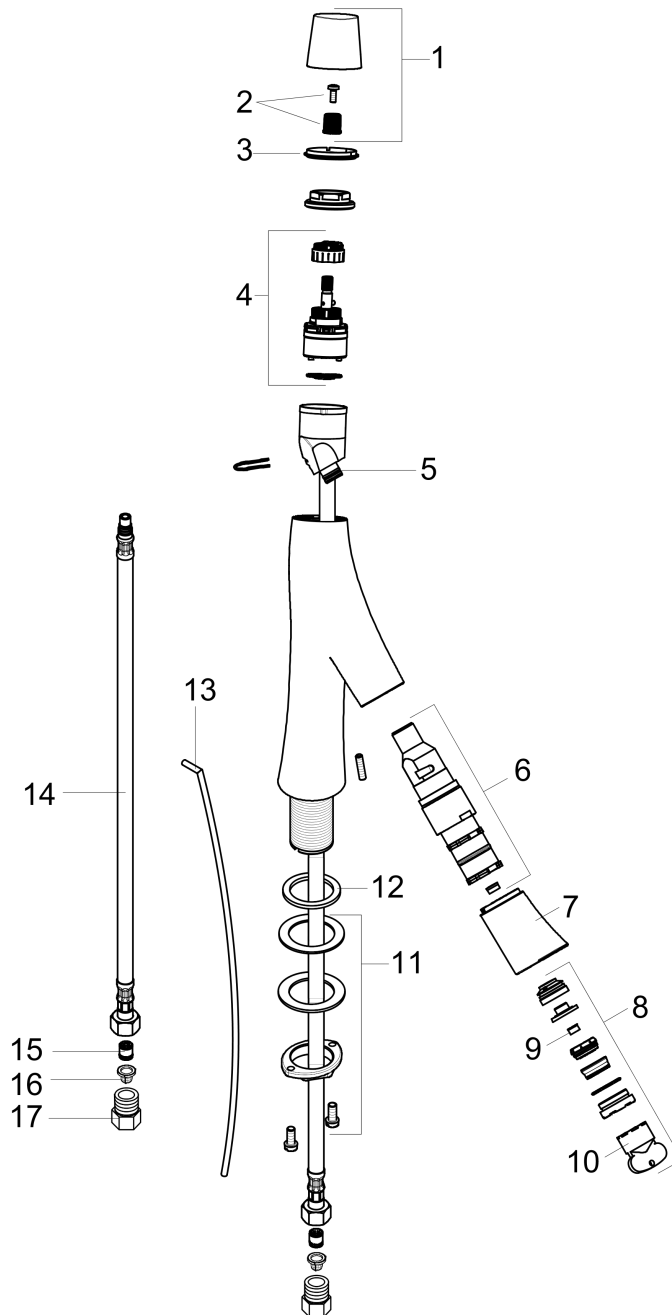

AXOR Starck Organic
2-Handle Faucet 50 with Pop-Up Drain, 1.2 GPM
 Finishes : **chrome** Part no. : **12014001**

Description

Features

- Shower spray pattern
- Flow: 0.90 GPM
- Flow boost setting: 1.2 GPM (4.5 L/Min)
- Ceramic cartridge for volume control
- Ceramic cartridge for temperature control
- Separate controls for temperature and volume
- Includes pop-up drain

Item details

List Price \$ 665.00

Technology

Compliance

Product image

Scale drawing

AXOR Starck Organic
2-Handle Faucet 50 with Pop-Up Drain, 1.2 GPM
 Finishes : **chrome** Part no. : **12014001**

Exploded drawing

Year of production: >07/16

AXOR Starck Organic
2-Handle Faucet 50 with Pop-Up Drain, 1.2 GPM
 Finishes : **chrome** Part no. : **12014001**

Spare parts list

Year of production: >07/16

Pos.	Description	Part no.	Price	PU
1	handle	98296000	-	1
2	handle fixing set	98932000	-	1
3	color-ring cold / hot water	98304000	-	1
4	cartridge, assy	98303000	-	1
5	O-ring 11x1,5	98385000	-	1
6	shut off cartridge	98302000	-	1
7	spout cpl.	98297000	-	1
8	spray former	98299000	-	1
9	flow limiter (4 l/min)	92491000	-	1
10	special tool	95158000	-	1
11	flat seal	98749000	-	1
12	fixing set (Ø 32)	13961000	-	1
13	pull rod	97158000	-	1
14	connection hose 600 mm M8x0,75 G3/8	95664000	-	1
15	non return valve DW 10	96456000	-	1
16	filter packing	95291000	-	1
17	adapter for connection hose	88802000	-	1
a	pop up waste	88509000	-	1