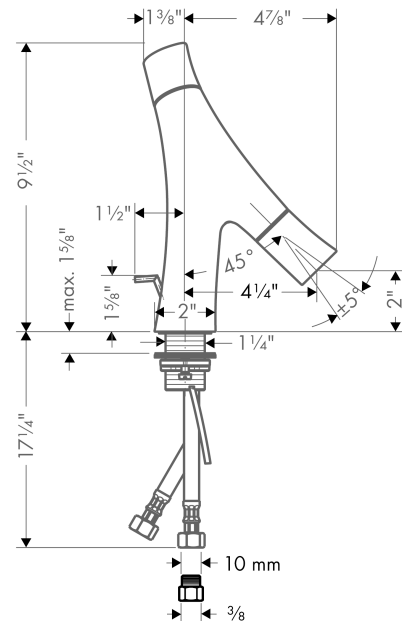

AXOR Starck Organic
2-Handle Faucet 50 with Pop-Up Drain, 1.2 GPM
 Finishes : **chrome** Part no. : **12014001**

Description

Features

- Shower spray pattern
- Flow: 0.90 GPM
- Flow boost setting: 1.2 GPM (4.5 L/Min)
- Ceramic cartridge for volume control
- Ceramic cartridge for temperature control
- Separate controls for temperature and volume
- Includes pop-up drain

Item details

List Price \$ 665.00

Technology

Compliance

Product image

Scale drawing

AXOR Starck Organic
2-Handle Faucet 50 with Pop-Up Drain, 1.2 GPM
 Finishes : **chrome** Part no. : **12014001**

Exploded drawing

Year of production: >07/16

AXOR Starck Organic
2-Handle Faucet 50 with Pop-Up Drain, 1.2 GPM
 Finishes : **chrome** Part no. : **12014001**

Spare parts list

Year of production: >07/16

Pos.	Description	Part no.	Price	PU
1	handle	98296000	-	1
2	handle fixing set	98932000	-	1
3	color-ring cold / hot water	98304000	-	1
4	cartridge, assy	98303000	-	1
5	O-ring 11x1,5	98385000	-	1
6	shut off cartridge	98302000	-	1
7	spout cpl.	98297000	-	1
8	spray former	98299000	-	1
9	flow limiter (4 l/min)	92491000	-	1
10	special tool	95158000	-	1
11	flat seal	98749000	-	1
12	fixing set (Ø 32)	13961000	-	1
13	pull rod	97158000	-	1
14	connection hose 600 mm M8x0,75 G3/8	95664000	-	1
15	non return valve DW 10	96456000	-	1
16	filter packing	95291000	-	1
17	adapter for connection hose	88802000	-	1
a	pop up waste	88509000	-	1