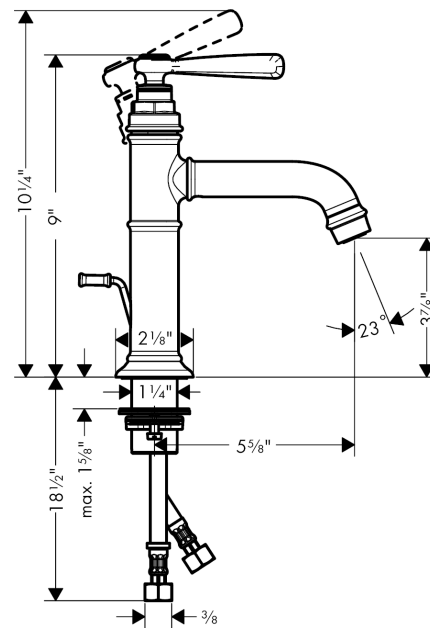

AXOR Montreux
Single-Hole Faucet 100 with Pop-Up Drain, 1.2 GPM
 Finishes : **chrome** Part no. : **16515001**

Description

Features

- Aerated spray
- Flow: 1.2 GPM (4.5 L/Min)
- Ceramic cartridge
- Includes pop-up drain

Item details

List Price \$ 665.00

Technology

Compliance

Product image

Scale drawing

AXOR Montreux
Single-Hole Faucet 100 with Pop-Up Drain, 1.2 GPM
 Finishes : **chrome** Part no. : **16515001**

Exploded drawing

Year of production: >01/18

AXOR Montreux
Single-Hole Faucet 100 with Pop-Up Drain, 1.2 GPM
 Finishes : **chrome** Part no. : **16515001**

Spare parts list

Year of production: >01/18

Pos.	Description	Part no.	Price	PU
1	handle	92973000	-	1
2	cover cap	92974000	-	1
3	O-ring 16x2	98133000	-	1
4	screw cover	96338000	-	1
5	flange	92625000	-	1
6	nut	92689000	-	1
7	O-ring 27x1,5	92527000	-	1
8	O-ring 25x1,5	98146000	-	1
9	cartridge, assy	95973001	-	1
10	seal	98865000	-	1
11	adapter for cartridge	98866000	-	1
12	O-ring 23x2	98398000	-	1
13	O-ring 11x2,5	98487000	-	1
14	spout cpl.	92978000	-	1
15	aerator M24x1 (4,5 l/min)	93254000	-	1
16	hollow set screw M6x5	98447000	-	1
17	fixing set (Ø 34)	95049000	-	1
18	lever collar	97548000	-	1
19	connection hose 23½" M8x0,75 3/8"	98600001	-	1
20	pull rod	98730000	-	1
21	O-ring 7x1,5	98422000	-	1