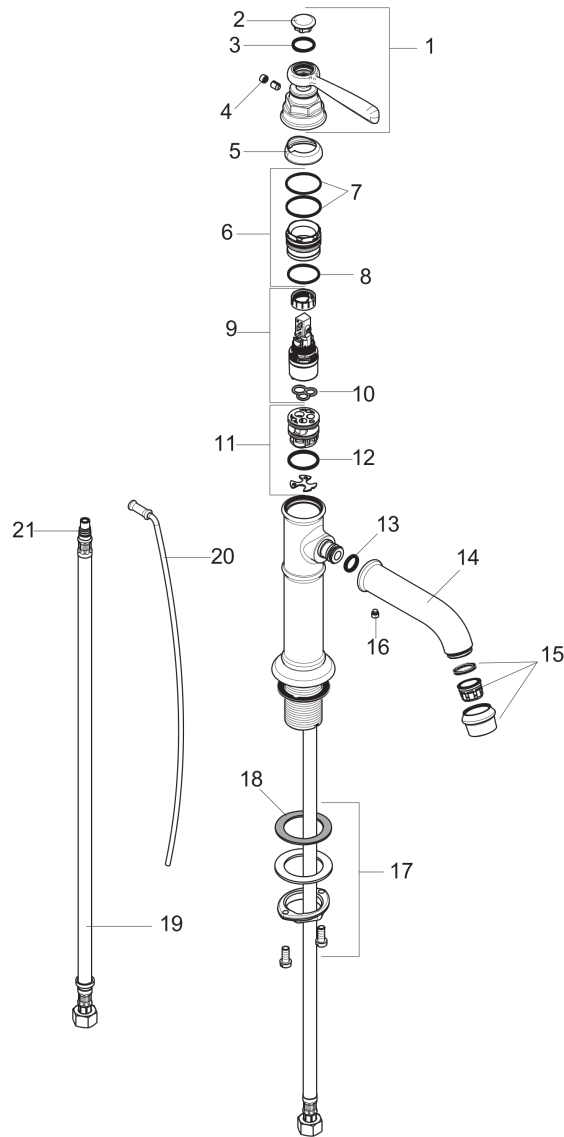

AXOR Montreux
Single-Hole Faucet 100 with Pop-Up Drain, 1.2 GPM
 Finishes : **chrome** Part no. : **16515001**

Description

Features

- Aerated spray
- Flow: 1.2 GPM (4.5 L/Min)
- Ceramic cartridge
- Includes pop-up drain

Item details

List Price \$ 665.00

Technology

Compliance

Product image

Scale drawing

AXOR Montreux
Single-Hole Faucet 100 with Pop-Up Drain, 1.2 GPM
 Finishes : **chrome** Part no. : **16515001**

Exploded drawing

Year of production: >01/18

AXOR Montreux
Single-Hole Faucet 100 with Pop-Up Drain, 1.2 GPM
 Finishes : **chrome** Part no. : **16515001**

Spare parts list

Year of production: >01/18

Pos.	Description	Part no.	Price	PU
1	handle	92973000	-	1
2	cover cap	92974000	-	1
3	O-ring 16x2	98133000	-	1
4	screw cover	96338000	-	1
5	flange	92625000	-	1
6	nut	92689000	-	1
7	O-ring 27x1,5	92527000	-	1
8	O-ring 25x1,5	98146000	-	1
9	cartridge, assy	95973001	-	1
10	seal	98865000	-	1
11	adapter for cartridge	98866000	-	1
12	O-ring 23x2	98398000	-	1
13	O-ring 11x2,5	98487000	-	1
14	spout cpl.	92978000	-	1
15	aerator M24x1 (4,5 l/min)	93254000	-	1
16	hollow set screw M6x5	98447000	-	1
17	fixing set (Ø 34)	95049000	-	1
18	lever collar	97548000	-	1
19	connection hose 23½" M8x0,75 3/8"	98600001	-	1
20	pull rod	98730000	-	1
21	O-ring 7x1,5	98422000	-	1