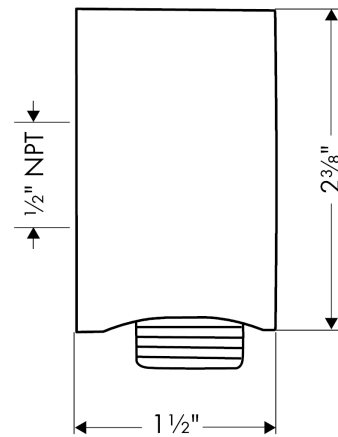

**AXOR ShowerSolutions  
Wall Outlet with Check Valves**

Finishes : **brushed nickel** Part no. : **27451821**

**Description**

**Features**

- non-return valve
- 1/2" NPT

**Item details**

List Price \$ 110.00

**Compliance**

**Product image**

**Scale drawing**

**AXOR ShowerSolutions  
Wall Outlet with Check Valves**

Finishes : **brushed nickel** Part no. : **27451821**

**Exploded drawing**

Year of production: **02/01 - 01/18**