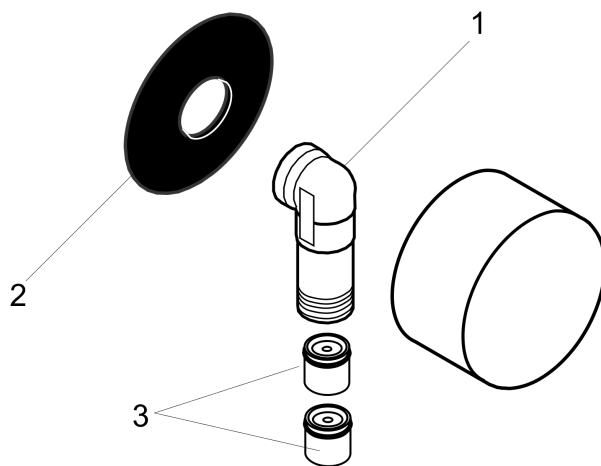

**AXOR ShowerSolutions  
Wall Outlet with Check Valves**

Finishes : **brushed nickel** Part no. : **27451821**

**Description**

**Features**

- non-return valve
- 1/2" NPT

**Item details**

List Price \$ 110.00

**Compliance**

**Product image**

**Scale drawing**

**AXOR ShowerSolutions  
Wall Outlet with Check Valves**

Finishes : **brushed nickel** Part no. : **27451821**

**Exploded drawing**

Year of production: **02/01 - 01/18**

**AXOR ShowerSolutions  
Wall Outlet with Check Valves**

Finishes : **brushed nickel** Part no. : **27451821**

**Spare parts list**

Year of production: **02/01 - 01/18**

<b>Pos.</b>	<b>Description</b>	<b>Part no.</b>	<b>Price</b>	<b>PU</b>
1	connection angel	98531USA	-	-
2	support element	98557000	-	1
3	set of non return valves DW 15	94074000	-	1