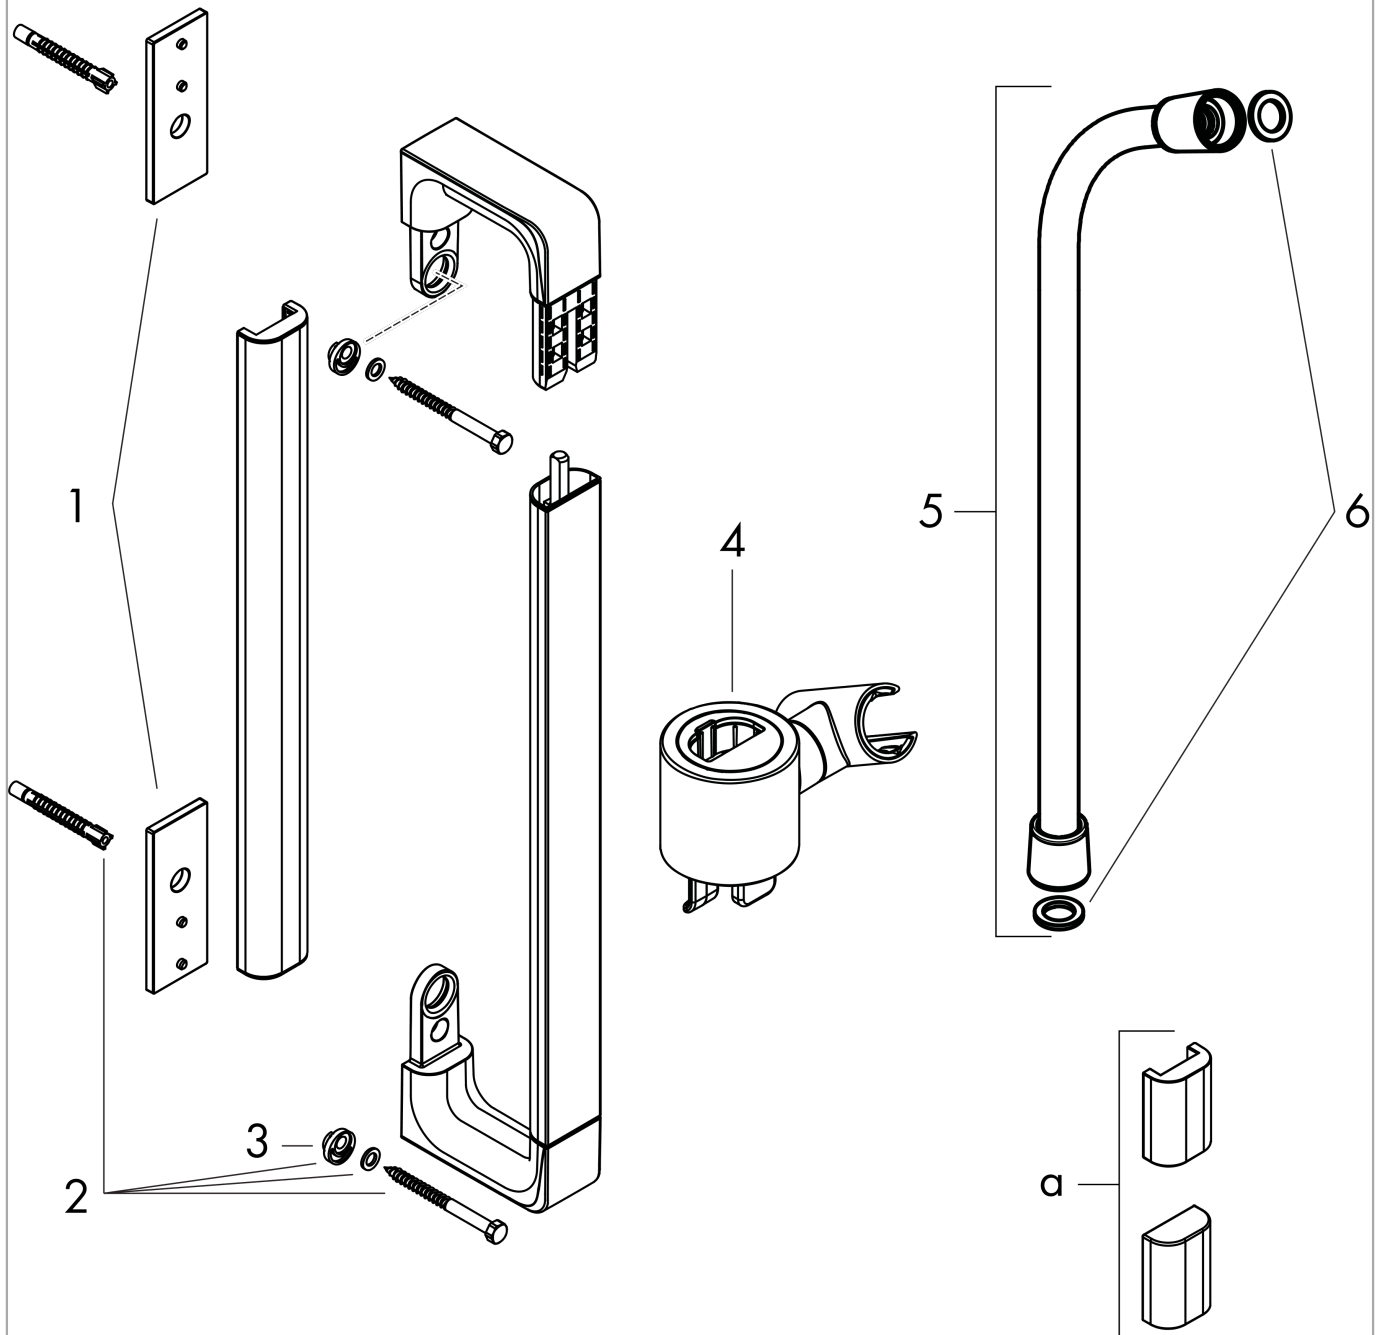

**AXOR Citterio E  
Wallbar 36"**

Finishes : **chrome** Part no. : **36736000**

**Description**

**Features**

- consists of: Wallbar, Handshower hose, Slider
- Angle-adjustable holder pivots left and right, slides easily and locks in place

**Item details**

List Price \$ 473.00

**Design awards**

**Compliance**

**Product image**

**Scale drawing**

**AXOR Citterio E  
Wallbar 36"**

Finishes : **chrome**    Part no. : **36736000**

**Exploded drawing**

Year of production: >10/15

**AXOR Citterio E  
Wallbar 36"**

Finishes : **chrome**    Part no. : **36736000**

**Spare parts list**

Year of production: >10/15

<b>Pos.</b>	<b>Description</b>	<b>Part no.</b>	<b>Price</b>	<b>PU</b>
1	tile-matching-disk	92406000	-	1
2	mounting set	92841000	-	1
3	excentric socket	97604000	-	1
4	support, assy	92726000	-	1
5	shower hose Isiflex'B 1,60 m	28276000	-	1
6	seal	98058000	-	1
a	set of covers	42871000	-	1