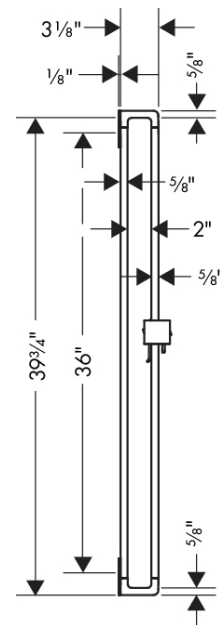

**AXOR Citterio E  
Wallbar 36"**

Finishes : **chrome** Part no. : **36736000**

**Description**

**Features**

- consists of: Wallbar, Handshower hose, Slider
- Angle-adjustable holder pivots left and right, slides easily and locks in place

**Item details**

List Price \$ 473.00

**Design awards**

**Compliance**

**Product image**

**Scale drawing**

**AXOR Citterio E  
Wallbar 36"**

Finishes : **chrome**    Part no. : **36736000**

**Exploded drawing**

Year of production: >10/15

**AXOR Citterio E  
Wallbar 36"**

Finishes : **chrome**    Part no. : **36736000**

**Spare parts list**

Year of production: >10/15

<b>Pos.</b>	<b>Description</b>	<b>Part no.</b>	<b>Price</b>	<b>PU</b>
1	tile-matching-disk	92406000	-	1
2	mounting set	92841000	-	1
3	excentric socket	97604000	-	1
4	support, assy	92726000	-	1
5	shower hose Isiflex'B 1,60 m	28276000	-	1
6	seal	98058000	-	1
a	set of covers	42871000	-	1