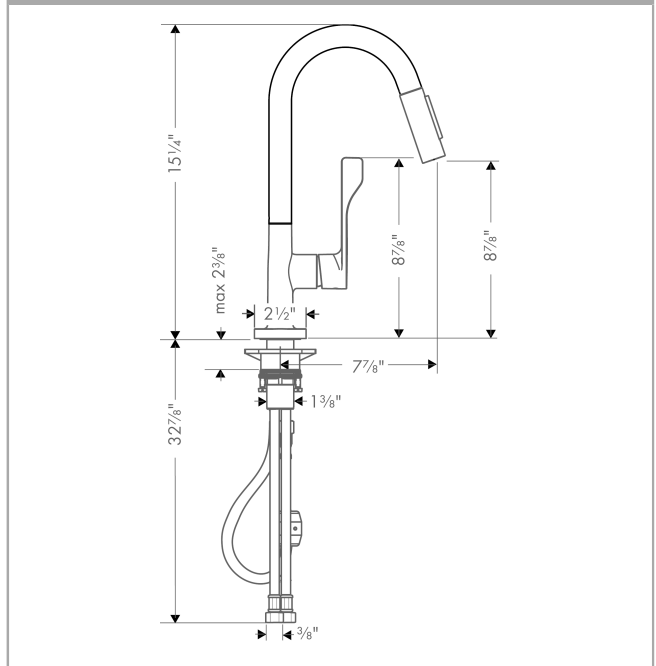

AXOR Citterio
Prep Kitchen Faucet 2-Spray Pull-Down, 1.75 GPM
 Finishes : **chrome** Part no. : **39836001**

Description

Features

- Swivel range 360°
- Laminar and needle spray
- Toggle spray diverter
- MagFit magnetic sprayhead docking
- Single-hole installation
- Flow: 1.75 GPM (6.6 L/Min)
- Ceramic cartridge
- 3/8" connections
- Integrated double backflow prevention

Item details

List Price \$ 811.00

Technology

Compliance

Product image

Scale drawing

AXOR Citterio
Prep Kitchen Faucet 2-Spray Pull-Down, 1.75 GPM
 Finishes : **chrome** Part no. : **39836001**

Exploded drawing

Year of production: >09/12

AXOR Citterio
Prep Kitchen Faucet 2-Spray Pull-Down, 1.75 GPM
 Finishes : **chrome** Part no. : **39836001**

Spare parts list

Year of production: >09/12

Pos.	Description	Part no.	Price	PU
1	handspray	95908000	-	1
2	non return valve	93218000	-	1
3	aerator laminar M22x1 (15 l/min)	95909000	-	1
4	O-ring 18x1,5	98231000	-	1
5	handle	39891000	-	1
6	screw cover	96762000	-	1
7	flange	98603000	-	1
8	nut	97209000	-	1
9	cartridge, assy	92730000	-	1
10	fixing set (Ø 34)	95049000	-	1
11	support	97523000	-	1
12	O-ring 40x3	92634000	-	1
13	hose 1,50 m	88624000	-	1
14	weight	92500000	-	1
15	connection hose 35½" M8x0,75 3/8"	96316001	-	1
16	filter	97735000	-	1
17	seal	95008000	-	1
a	set of non return valves DW 15	97350000	-	1