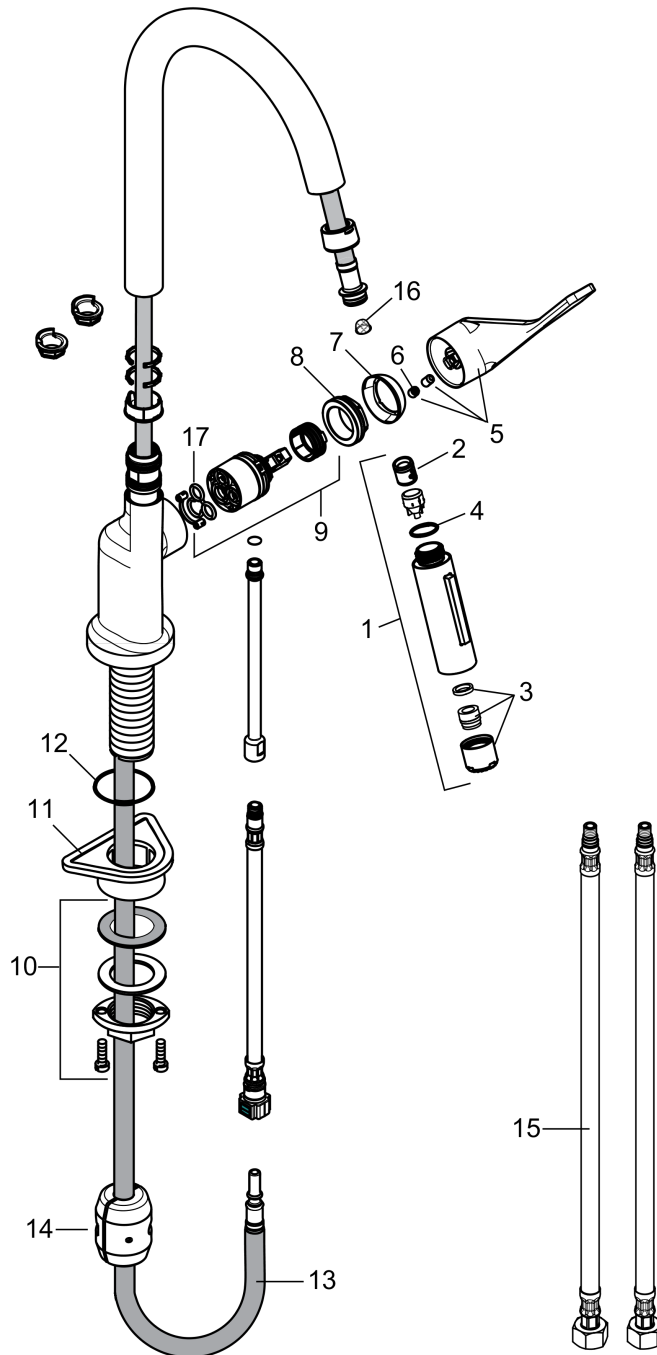

AXOR Citterio
Prep Kitchen Faucet 2-Spray Pull-Down, 1.75 GPM
 Finishes : **chrome** Part no. : **39836001**

Description

Features

- Swivel range 360°
- Laminar and needle spray
- Toggle spray diverter
- MagFit magnetic sprayhead docking
- Single-hole installation
- Flow: 1.75 GPM (6.6 L/Min)
- Ceramic cartridge
- 3/8" connections
- Integrated double backflow prevention

Item details

List Price \$ 811.00

Technology

Compliance

Product image

Scale drawing

AXOR Citterio
Prep Kitchen Faucet 2-Spray Pull-Down, 1.75 GPM
 Finishes : **chrome** Part no. : **39836001**

Exploded drawing

Year of production: >09/12

AXOR Citterio
Prep Kitchen Faucet 2-Spray Pull-Down, 1.75 GPM
 Finishes : **chrome** Part no. : **39836001**

Spare parts list

Year of production: >09/12

Pos.	Description	Part no.	Price	PU
1	handspray	95908000	-	1
2	non return valve	93218000	-	1
3	aerator laminar M22x1 (15 l/min)	95909000	-	1
4	O-ring 18x1,5	98231000	-	1
5	handle	39891000	-	1
6	screw cover	96762000	-	1
7	flange	98603000	-	1
8	nut	97209000	-	1
9	cartridge, assy	92730000	-	1
10	fixing set (Ø 34)	95049000	-	1
11	support	97523000	-	1
12	O-ring 40x3	92634000	-	1
13	hose 1,50 m	88624000	-	1
14	weight	92500000	-	1
15	connection hose 35½" M8x0,75 3/8"	96316001	-	1
16	filter	97735000	-	1
17	seal	95008000	-	1
a	set of non return valves DW 15	97350000	-	1