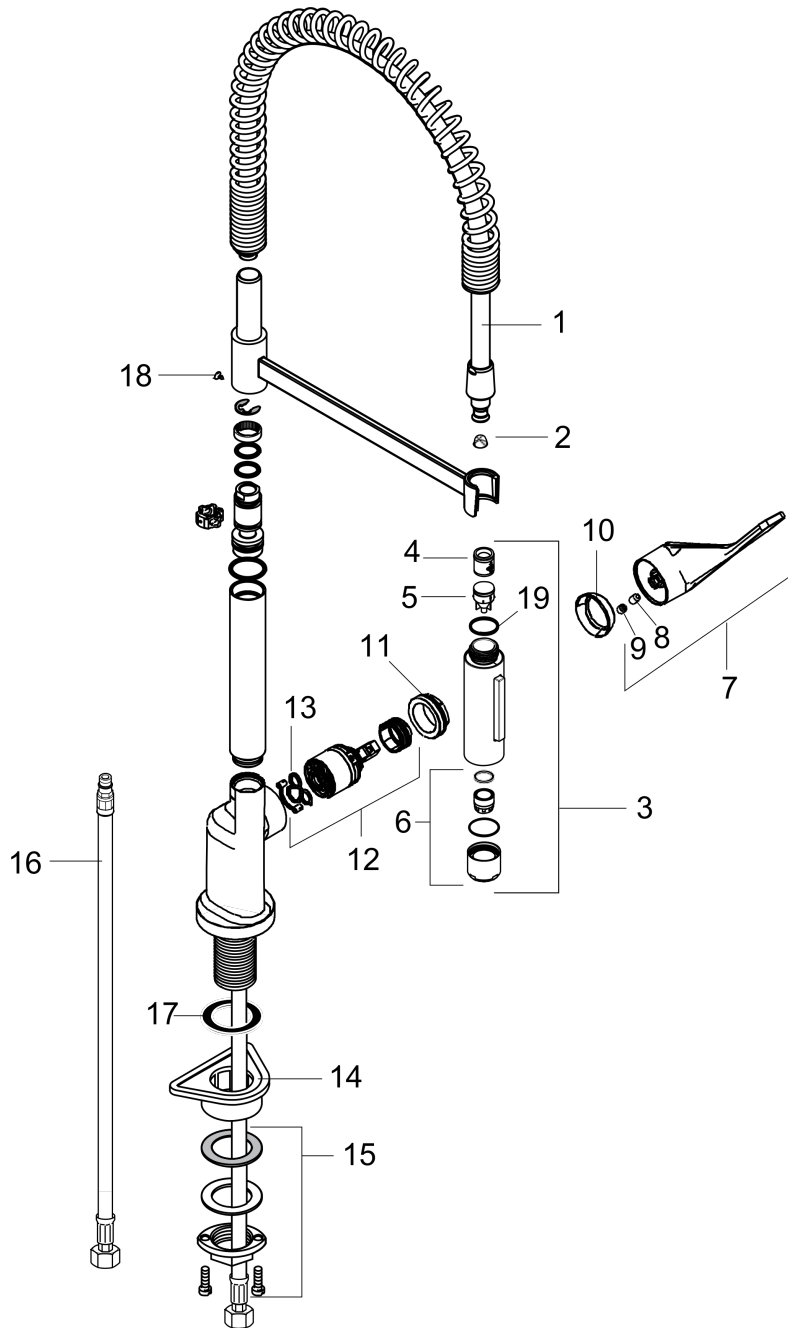

**AXOR Citterio**  
**Semi-Pro Kitchen Faucet 2-Spray, 1.75 GPM**  
 Finishes : **steel optic** Part no. : **39840801**

**Description**

**Features**

- Swivel range 360°
- Laminar and needle spray
- Toggle spray diverter
- Single-hole installation
- Flow: 1.75 GPM (6.6 L/Min)
- Ceramic cartridge
- 3/8" connections
- Integrated double backflow prevention

**Item details**

List Price \$ 1,455.00

**Technology**

**Compliance**

**Product image**

**Scale drawing**

**AXOR Citterio**  
**Semi-Pro Kitchen Faucet 2-Spray, 1.75 GPM**  
 Finishes : **steel optic**    Part no. : **39840801**

Exploded drawing

Year of production: >11/15

**AXOR Citterio**  
**Semi-Pro Kitchen Faucet 2-Spray, 1.75 GPM**  
 Finishes : **steel optic** Part no. : **39840801**

### Spare parts list

Year of production: >11/15

Pos.	Description	Part no.	Price	PU
1	shower hose	97475000	-	1
2	filter	97735000	-	1
3	handspray	95908800	-	1
4	non return valve	93218000	-	1
5	set of non return valves DW 15	97350000	-	1
6	aerator laminar M22x1 (15 l/min)	95909000	-	1
7	handle	39891800	-	1
8	hollow set screw M6x10 DIN 916	96029000	-	1
9	screw cover	96338000	-	1
10	flange	98603800	-	1
11	nut	96461000	-	1
12	cartridge, assy	92730000	-	1
13	seal	95008000	-	1
14	support	97523000	-	1
15	fixing set (Ø 34)	95049000	-	1
16	connection hose 35½" M8x0,75 3/8"	96316001	-	1
17	sealing washer	97825000	-	1
18	screw	97662000	-	1
19	O-ring 18x1,5	98231000	-	1