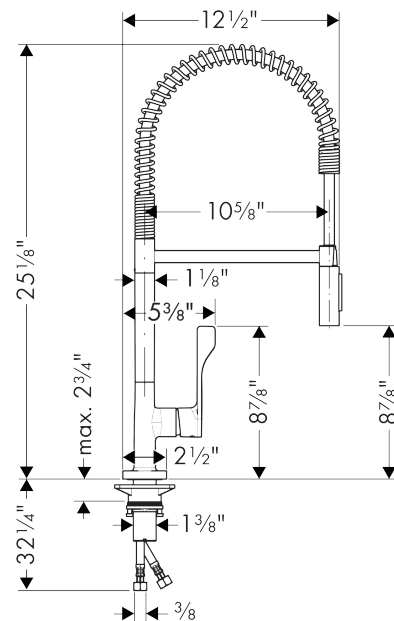

Scale drawing