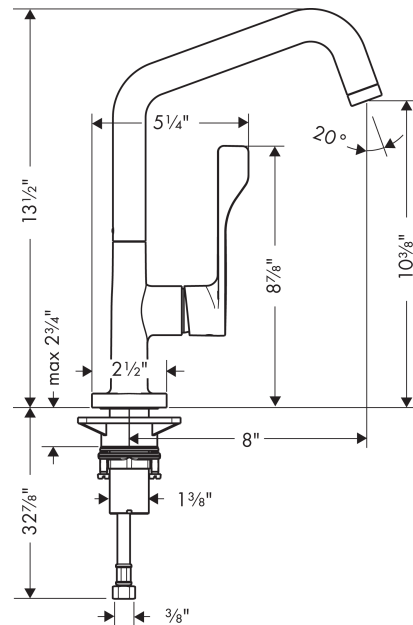

**AXOR Citterio**  
**Kitchen Faucet 1-Spray, 1.5 GPM**  
 Finishes : **steel optic** Part no. : **39850801**

**Description**

**Features**

- Swivel range 150°
- Aerated spray
- Single-hole installation
- Flow: 1.5 GPM (5.7 L/Min)
- Ceramic cartridge
- 3/8" connections

**Item details**

List Price \$ 922.00

**Technology**

**Design awards**

**Compliance**

**Product image**

**Scale drawing**

**AXOR Citterio**  
**Kitchen Faucet 1-Spray, 1.5 GPM**  
 Finishes : **steel optic**    Part no. : **39850801**

Exploded drawing

Year of production: >06/06

**AXOR Citterio**  
**Kitchen Faucet 1-Spray, 1.5 GPM**  
 Finishes : **steel optic** Part no. : **39850801**

## Spare parts list

Year of production: >06/06

Pos.	Description	Part no.	Price	PU
1	handle	39891800	-	1
2	screw cover	96338000	-	1
3	flange	98603800	-	1
4	nut	96461000	-	1
5	cartridge, assy	92730000	-	1
6	aerator M24x1 (5 l/min)	95379800	-	1
7	fixing set (Ø 34)	95049000	-	1
8	connection hose 35½" M8x0,75 3/8"	96316001	-	1
9	sealing set	92646000	-	1
a	spout cpl.	98604800	-	1