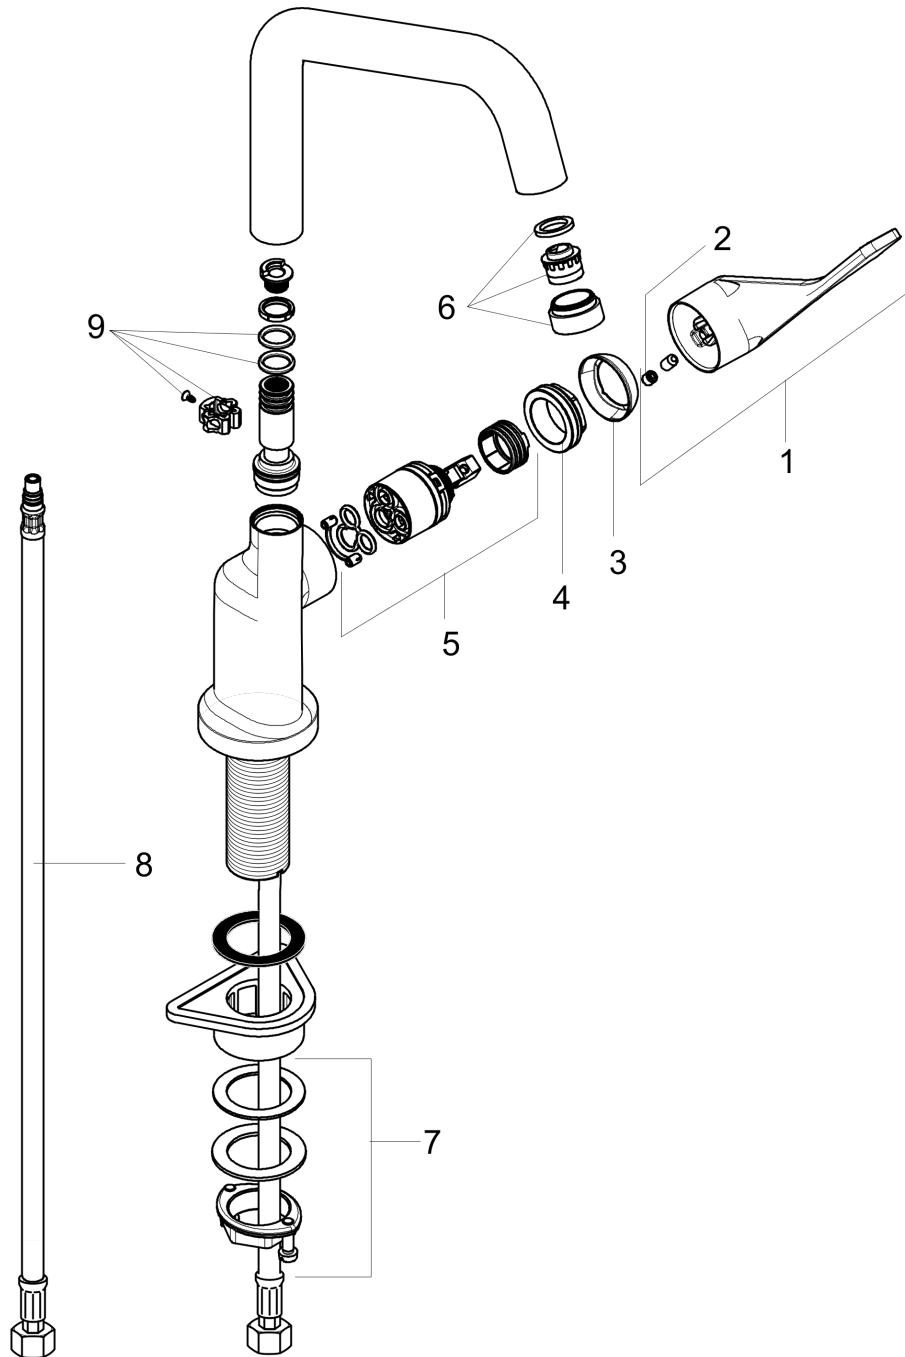

**AXOR Citterio**  
**Kitchen Faucet 1-Spray, 1.5 GPM**  
 Finishes : **steel optic** Part no. : **39850801**

**Description**

**Features**

- Swivel range 150°
- Aerated spray
- Single-hole installation
- Flow: 1.5 GPM (5.7 L/Min)
- Ceramic cartridge
- 3/8" connections

**Item details**

List Price \$ 922.00

**Technology**

**Design awards**

**Compliance**

**Product image**

**Scale drawing**

**AXOR Citterio**  
**Kitchen Faucet 1-Spray, 1.5 GPM**  
 Finishes : **steel optic**    Part no. : **39850801**

Exploded drawing

Year of production: >06/06

**AXOR Citterio**  
**Kitchen Faucet 1-Spray, 1.5 GPM**  
 Finishes : **steel optic** Part no. : **39850801**

## Spare parts list

Year of production: >06/06

Pos.	Description	Part no.	Price	PU
1	handle	39891800	-	1
2	screw cover	96338000	-	1
3	flange	98603800	-	1
4	nut	96461000	-	1
5	cartridge, assy	92730000	-	1
6	aerator M24x1 (5 l/min)	95379800	-	1
7	fixing set (Ø 34)	95049000	-	1
8	connection hose 35½" M8x0,75 3/8"	96316001	-	1
9	sealing set	92646000	-	1
a	spout cpl.	98604800	-	1