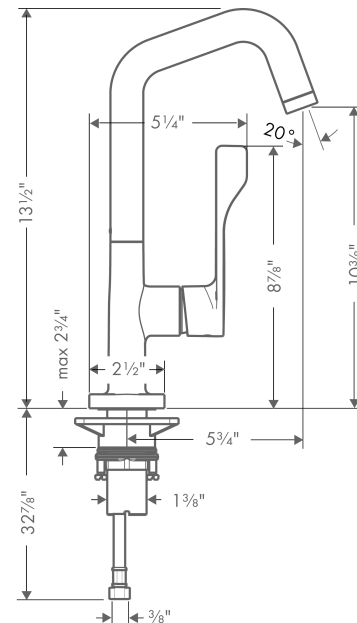

**AXOR Citterio  
Bar Faucet, 1.5 GPM**

Finishes : **steel optic** Part no. : **39851801**

**Description**

**Features**

- Swivel range 150°
- Aerated spray
- Single-hole installation
- Flow: 1.5 GPM (5.7 L/Min)
- Ceramic cartridge
- 3/8" connections

**Item details**

List Price \$ 856.00

**Technology**

**Compliance**

**Product image**

**Scale drawing**

**AXOR Citterio**  
**Bar Faucet, 1.5 GPM**  
 Finishes : **steel optic**

Part no. : **39851801**

**Exploded drawing**

Year of production: >04/10

**AXOR Citterio**  
**Bar Faucet, 1.5 GPM**  
 Finishes : **steel optic**

Part no. : **39851801**

**Spare parts list**

Year of production: >04/10

Pos.	Description	Part no.	Price	PU
1	handle	39891800	-	1
2	screw cover	96338000	-	1
3	flange	98603800	-	1
4	nut	96461000	-	1
5	cartridge, assy	92730000	-	1
6	aerator M24x1 (5 l/min)	95379000	-	1
7	fixing set (Ø 34)	95049000	-	1
8	connection hose 35½" M8x0,75 3/8"	96316001	-	1
9	sealing set	92646000	-	1