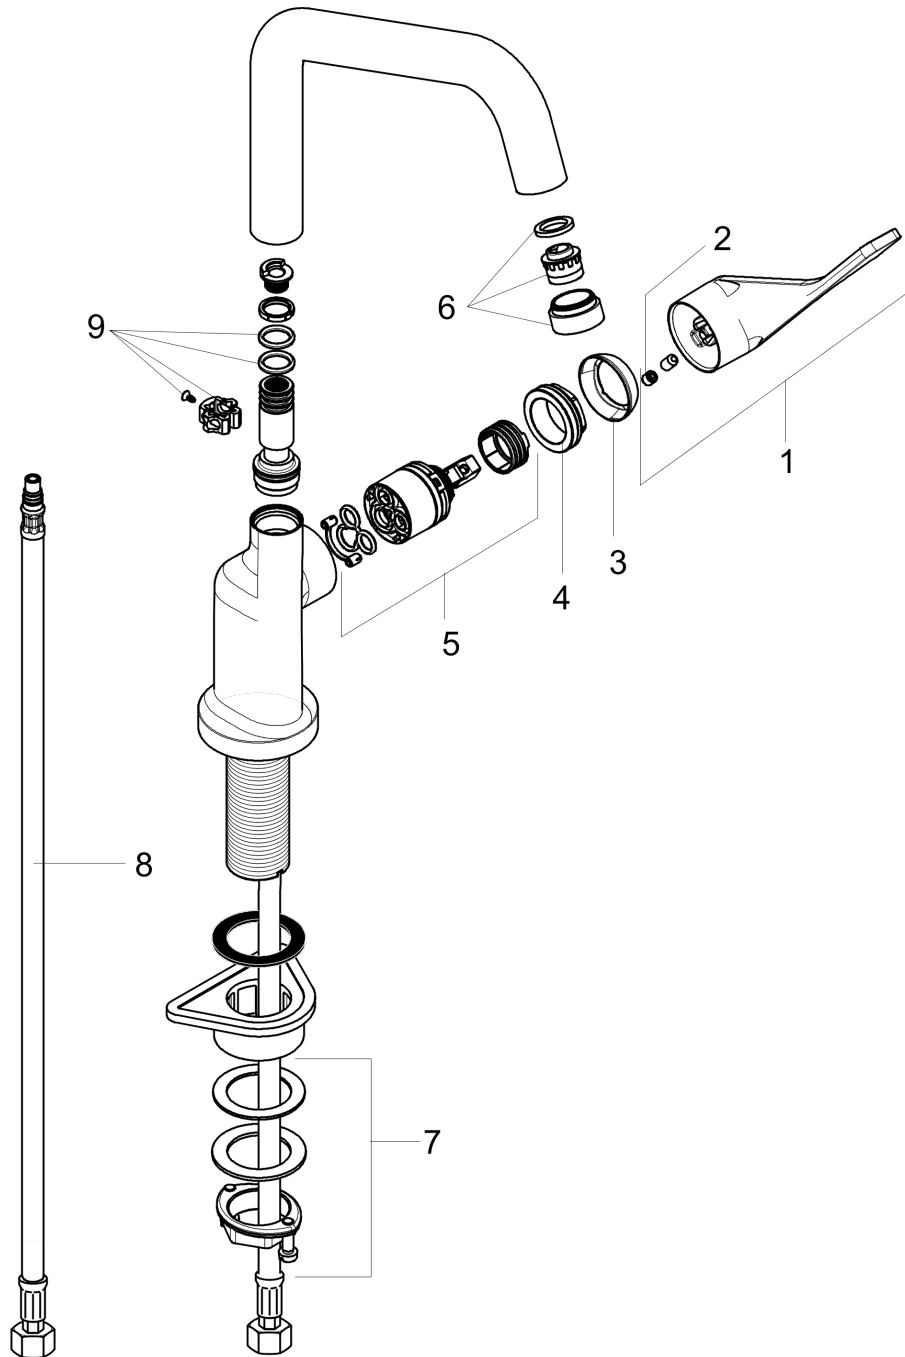

**AXOR Citterio  
Bar Faucet, 1.5 GPM**

Finishes : **steel optic** Part no. : **39851801**

**Description**

**Features**

- Swivel range 150°
- Aerated spray
- Single-hole installation
- Flow: 1.5 GPM (5.7 L/Min)
- Ceramic cartridge
- 3/8" connections

**Item details**

List Price \$ 856.00

**Technology**

**Compliance**

**Product image**

**Scale drawing**

**AXOR Citterio**  
**Bar Faucet, 1.5 GPM**  
 Finishes : **steel optic**

Part no. : **39851801**

**Exploded drawing**

Year of production: >04/10

**AXOR Citterio**  
**Bar Faucet, 1.5 GPM**  
 Finishes : **steel optic**

Part no. : **39851801**

**Spare parts list**

Year of production: >04/10

Pos.	Description	Part no.	Price	PU
1	handle	39891800	-	1
2	screw cover	96338000	-	1
3	flange	98603800	-	1
4	nut	96461000	-	1
5	cartridge, assy	92730000	-	1
6	aerator M24x1 (5 l/min)	95379000	-	1
7	fixing set (Ø 34)	95049000	-	1
8	connection hose 35½" M8x0,75 3/8"	96316001	-	1
9	sealing set	92646000	-	1