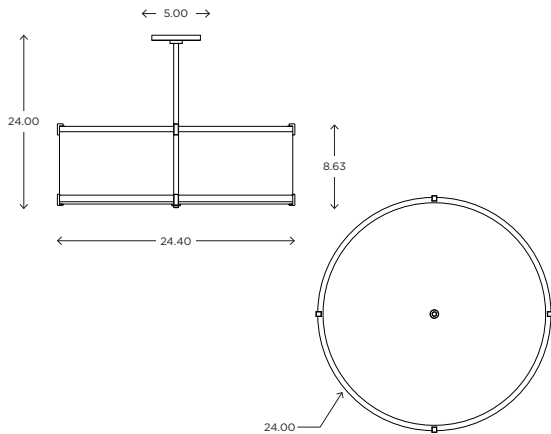

Litebox 24" PENDANT

CUSTOM OPTIONS

The Litebox combines subtle elements of classical style with a respect for contemporary simplicity. The result is a fixture that complements almost any architectural space. It is available in custom sizes, levels of trim (with or without crossbars), as a flush mount or pendant, and with custom finishes, diffusers, and lamping.

DIMENSIONS

24"H x 24.40"D

LAMPING / VOLTAGE

[3] 100W Max Incandescent Medium Base
1250 Lumens, 2700K, 120V, dimming

[3] 18/26/32W Fluorescent CFL GX24q-3 Base
1200/1800/2400 Lumens, 3000K, 120V
non-dimming

[3] 9.5W LED 60W Equiv. Medium Base
800 Lumens, 2700K, 120V, dimmable

FINISH

Brushed Nickel, Polished Nickel, Oil Rubbed Bronze

DIFFUSER

Shiny Opal Acrylic

White Washable Linen Available (additional cost)

Customize this fixture to your specific needs

Refer to the instructions for correct j-box placement and installation requirements.

Est. Weight: 20.24 lbs 

MODEL

LITEBOX PENDANT // LBP24

DIMENSIONS

Height: 24.00
Width: 24.40

FIXTURE TYPE

Pendant / P