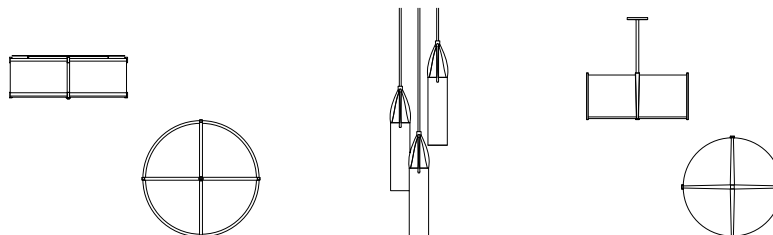

RELATED PRODUCTS

LITEBOX FLUSHMOUNT // LBF24

PETAL PENDANT // PETT

LYRIC PENDANT // LYR24

CIRC PENDANT // CIRP

Ayre Architectural Lighting
14 Bristol Drive, Unit B
South Easton, MA 02375

Tel 508.205.0545
Toll Free 877.722.AYRE
Fax 508.205.0548

ayrelight.com