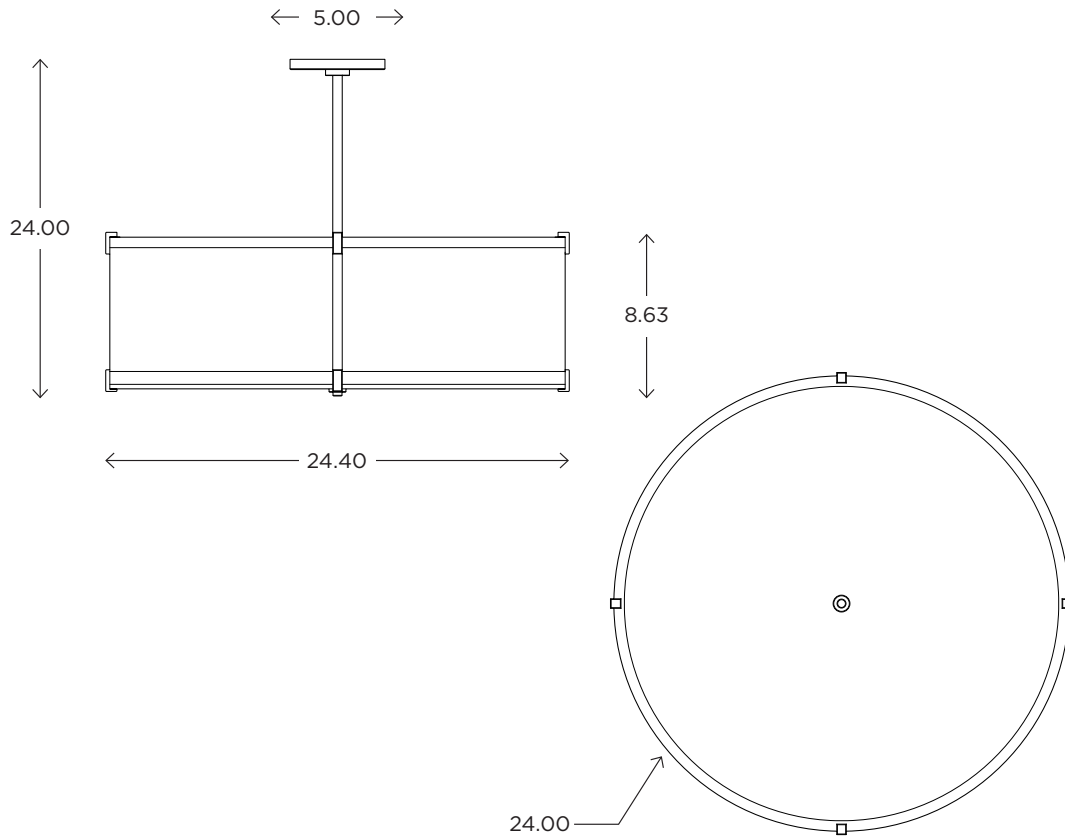

Refer to the instructions for correct j-box placement and installation requirements.

Est. Weight: 20.24 lbs 

MODEL

LITEBOX PENDANT // LBP24

DIMENSIONS

Height: 24.00
Width: 24.40

FIXTURE TYPE

Pendant / P