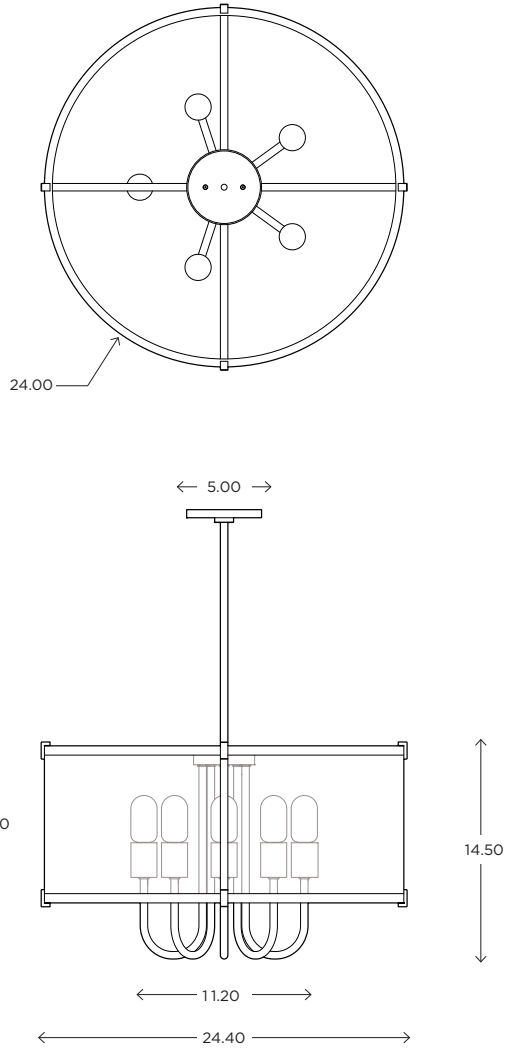

DIMENSIONS

30.00”H x 24.00”D

LAMPING / VOLTAGE

[5] 40W Antique Incandescent Medium Base
135 Lumens, 2700K, 120V, dimming

FINISH

Polished Nickel, Polished Chrome,
Shiny Black Nickel

DIFFUSER

Organza Silver, Organza Black, Mirrored Mylar,
Metallique - as specified by Blended Blue of
Minneapolis

CUSTOM OPTIONS

Refer to the instructions for correct j-box placement and installation requirements.

Est. Weight: 27.78 lbs 

MODEL

LITEBOX OPEN PENDANT // LOP24

DIMENSIONS

Height: 30.00
Dia: 24.00

FIXTURE TYPE