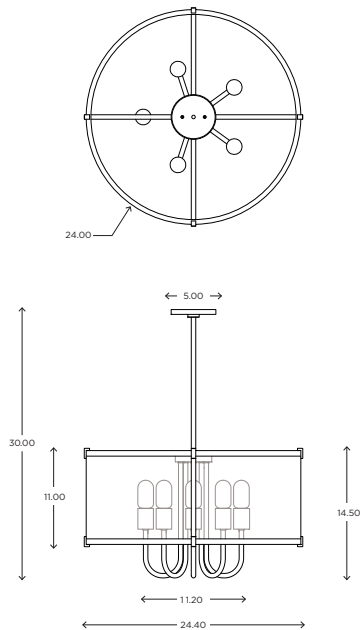

Litebox OPEN PENDANT

CUSTOM OPTIONS

A beautiful marriage of function and form. With hints of transitional and contemporary design details, this fixture sets the mood in any location. Offered in 4 standard diffuser options.

DIMENSIONS

30.00”H x 24.00”D

LAMPING / VOLTAGE

[5] 40W Antique Incandescent Medium Base
135 Lumens, 2700K, 120V, dimming

FINISH

Polished Nickel, Polished Chrome,
Shiny Black Nickel

DIFFUSER

Organza Silver, Organza Black, Mirrored Mylar,
Metallique - as specified by Blended Blue of
Minneapolis

Customize this fixture to your specific needs