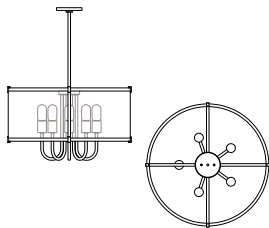

CUSTOM OPTIONS

Refer to the instructions for correct j-box placement and installation requirements.

Est. Weight: 27.78 lbs 

MODEL

LITEBOX OPEN PENDANT // LOP24

DIMENSIONS

Height: 30.00
Dia: 24.00

FIXTURE TYPE