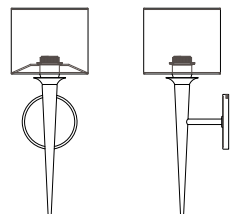

RELATED PRODUCTS

METRO SCONCE // MET2
ADA