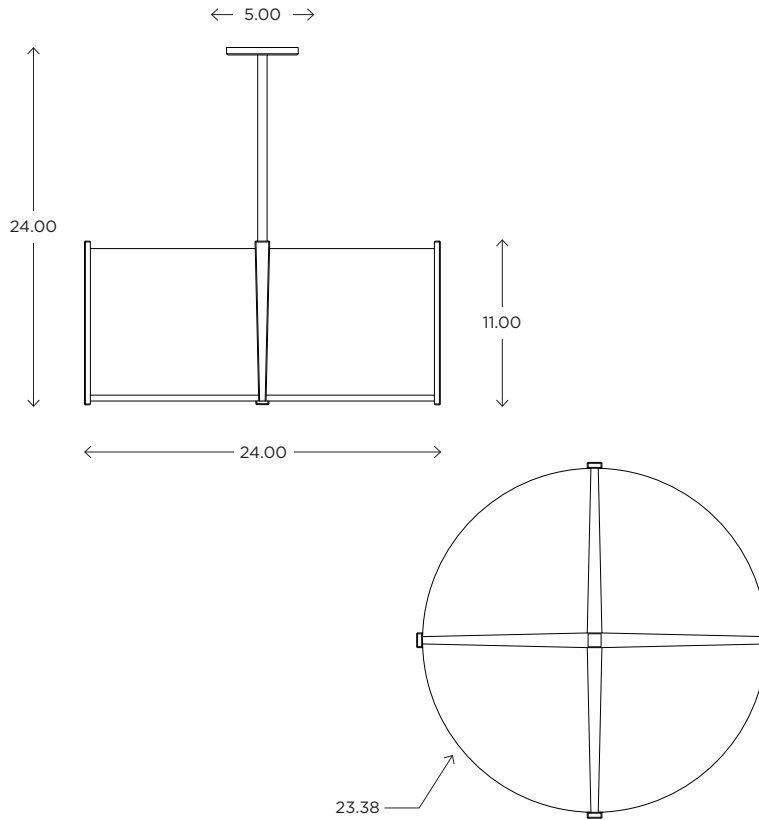

Lyric 24" PENDANT

CUSTOM OPTIONS

Refer to the instructions for correct j-box placement and installation requirements.

Est. Weight: 16.90 lbs

MODEL

LYRIC PENDANT // LYR24

DIMENSIONS

Height: 24.00
Width: 24.00

FIXTURE TYPE

Pendant / P

DIFFUSER

Shiny Opal Acrylic / SA
Matte Opal Acrylic / MA

FINISH

Brushed Nickel / BN
Polished Nickel / PN
Oil Rubbed Bronze / OB

LAMPING / VOLTAGE

INCANDESCENT / INC
[2] 100W Max, Medium Base, 120V, dimming
FLUORESCENT / FL
[2] CFL 18/26/32W GX24q-3 Base, 120V, non-dimming
LED / LED
[2] 9.5W Medium Base 120V, dimming

RELATED PRODUCTS

LYRIC PENDANT // LYR12

LYRIC SCONCE // LYR1

ADA

LITEBOX PENDANT // LBP24

PETAL PENDANT // PETT

Ayre Architectural Lighting
14 Bristol Drive, Unit B
South Easton, MA 02375

Tel 508.205.0545
Toll Free 877.722.AYRE
Fax 508.205.0548

ayrelight.com