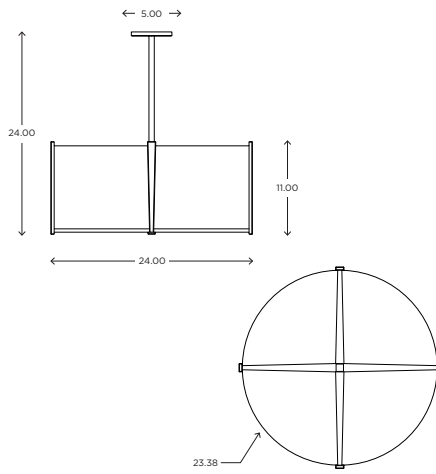

Lyric 24" PENDANT

CUSTOM OPTIONS

The Lyric Pendant's understated elegance is enhanced by gradually tapered and artfully chamfered metalwork. Its light emanates from either a white opal acrylic or matte opal acrylic (special order). It is part of the Lyric family and is also available as a matching ADA sconce.

DIMENSIONS

24"H x 24.00"D

LAMPING / VOLTAGE

- [2] 100W Max Incandescent Medium Base
  1250 Lumens, 2700K, 120V, dimming
- [2] 18/26/32W Fluorescent CFL GX24q-3 Base
  1200/1800/2400 Lumens, 3000K, 120V
  non-dimming
- [2] 9.5W LED 60W Equiv. Medium Base
  800 Lumens, 2700K, 120V, dimmable

FINISH

Brushed Nickel, Polished Nickel, Oil Rubbed Bronze