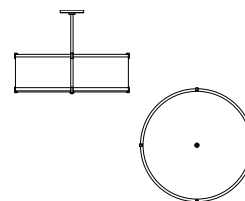

PETAL PENDANT // PETT

Ayre Architectural Lighting
14 Bristol Drive, Unit B
South Easton, MA 02375

Tel 508.205.0545
Toll Free 877.722.AYRE
Fax 508.205.0548

ayrelight.com