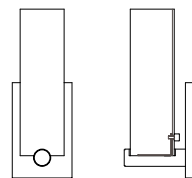

Naked Pendant

CUSTOM OPTIONS

Refer to the instructions for correct j-box placement and installation requirements.

Est. Weight: 6.48 lbs

MODEL

NAKED PENDANT // NAK1

DIMENSIONS

Height: 60.00
Width: 6.00
Glass Dia: 7.00

FIXTURE TYPE

Pendant / P

DIFFUSER

Clear Glass / CL

FINISH

Matte Black / MB
Brushed Nickel / BN
Polished Chrome / CH

CORDSET OPTIONS

Cork w/ White Cord
CK-WC
Black Rubber w/ Black
Cord BR-BC

LAMPING / VOLTAGE

LED / LED
[1] 10W Halogen GU5.3
Base, 3000K, 12V, dimming

RELATED PRODUCTS

CAPRI SCONCE // CAP1
ADA

CLIK SCONCE // CLK1
ADA

VERTEX SCONCE // VER1

CIRC PENDANT // CIRP

Ayre Architectural Lighting
14 Bristol Drive, Unit B
South Easton, MA 02375

Tel 508.205.0545
Toll Free 877.722.AYRE
Fax 508.205.0548

ayrelight.com