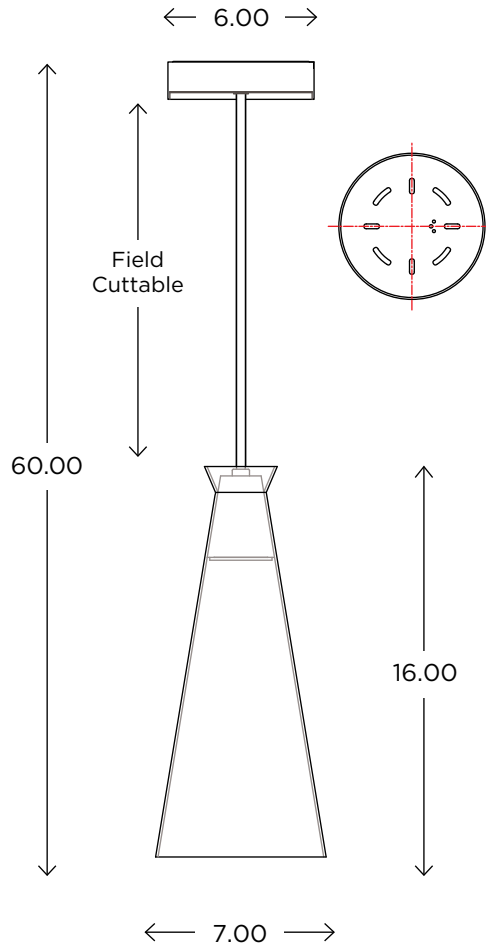

Naked Pendant

CUSTOM OPTIONS

Refer to the instructions for correct j-box placement and installation requirements.

Est. Weight: 6.48 lbs

MODEL

NAKED PENDANT // NAK1

DIMENSIONS

Height: 60.00
Width: 6.00
Glass Dia: 7.00

FIXTURE TYPE

Pendant / P

DIFFUSER

Clear Glass / CL

FINISH

Matte Black / MB
Brushed Nickel / BN
Polished Chrome / CH

CORDSET OPTIONS

Cork w/ White Cord
CK-WC
Black Rubber w/ Black
Cord BR-BC

LAMPING / VOLTAGE

LED / LED
[1] 10W Halogen GU5.3
Base, 3000K, 12V, dimming