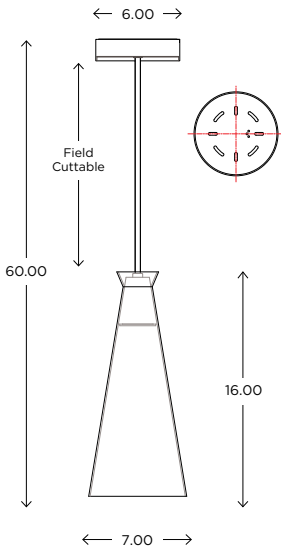

Naked Pendant

CUSTOM OPTIONS

A dual functioning socket houses an energy efficient light source while suspending its decorative glass diffuser. A clean and simple approach to design has resulted in a creative use of light paired with a fixture free of any visible screws or decorative fasteners.

DIMENSIONS

60.00"H x 6.00"W x 7.00"D Glass

Field adjustable cord

6ft cord supplied

LAMPING / VOLTAGE

[1] LED 10W GU5.3 Halogen Base

470 Lumens, 3000K, 12V, dimming

FINISH

Matte Black, Brushed Nickel, Polished Chrome