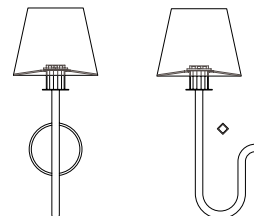

## CUSTOM OPTIONS

A dual functioning socket houses an energy efficient light source while suspending its decorative glass diffuser. A clean and simple approach to design has resulted in a creative use of light paired with a fixture free of any visible screws or decorative fasteners.

### DIMENSIONS

Height: 60.00  
Width: 6.00  
Glass Dia: 7.00

### RELATED PRODUCTS

CAPRI SCONCE // CAP1  
ADA

CLIK SCONCE // CLK1  
ADA

VERTEX SCONCE // VER1

CIRC PENDANT // CIRP

**Ayre Architectural Lighting**  
14 Bristol Drive, Unit B  
South Easton, MA 02375

**Tel 508.205.0545**  
Toll Free 877.722.AYRE  
Fax 508.205.0548