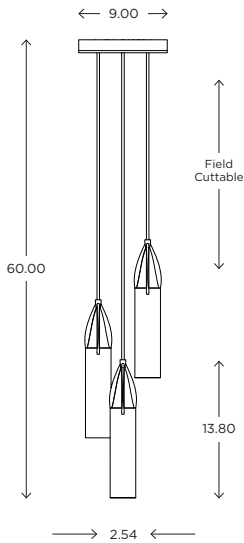

Petal TRIPLE PENDANT

CUSTOM OPTIONS

The Petal triple pendant expands upon the playfulness of the Petal single. It can be customized in any number of iterations: a linear version is also available.

DIMENSIONS

60.00”H x 9.00”D
Field adjustable cord
6ft cord supplied

LAMPING / VOLTAGE

[3] 60W Max Incandescent T10 Medium Base
635 Lumens, 2700K, 120V, dimming
[3] 18W Fluorescent CFL 2G11 Base
1250 Lumens, 3000K, 120V, non-dimming

MODEL

PETAL PENDANT // PETT

DIMENSIONS

Height: 60.00
Width: 9.00

FIXTURE TYPE

Pendant / P

DIFFUSER

Shiny Opal Glass / SO