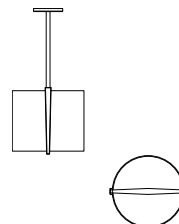

Ayre Architectural Lighting
14 Bristol Drive, Unit B
South Easton, MA 02375

Tel 508.205.0545
Toll Free 877.722.AYRE
Fax 508.205.0548

ayrelight.com