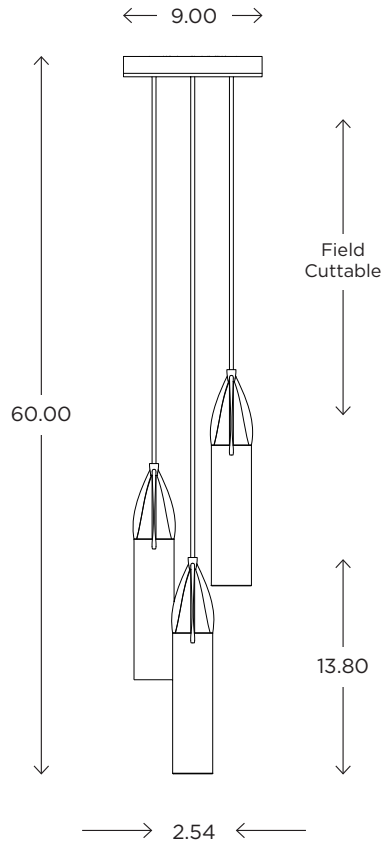

Petal TRIPLE PENDANT

CUSTOM OPTIONS

The Petal triple pendant expands upon the playfulness of the Petal single. It can be customized in any number of iterations: a linear version is also available.

DIMENSIONS

60.00”H x 9.00”D
Field adjustable cord
6ft cord supplied

LAMPING / VOLTAGE

[3] 60W Max Incandescent T10 Medium Base
635 Lumens, 2700K, 120V, dimming
[3] 18W Fluorescent CFL 2G11 Base
1250 Lumens, 3000K, 120V, non-dimming

Tel 508.205.0545
Toll Free 877.722.AYRE
Fax 508.205.0548

ayrelight.com

Petal TRIPLE PENDANT

CUSTOM OPTIONS

Refer to the instructions for correct j-box placement and installation requirements.

Est. Weight: 16.70 lbs 

MODEL

PETAL PENDANT // PETT

DIMENSIONS

Height: 60.00
Width: 9.00

FIXTURE TYPE

Pendant / P

DIFFUSER

Shiny Opal Glass / SO