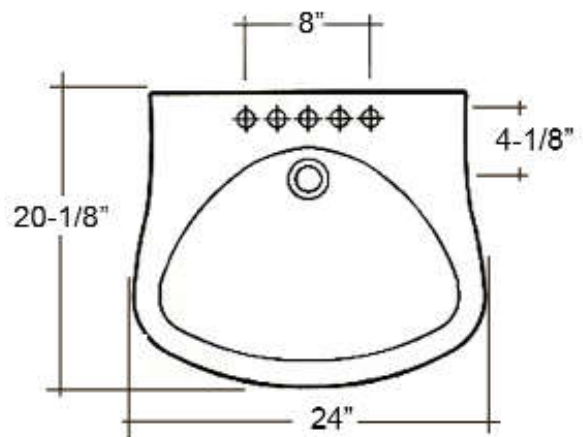

BELLA WALL HUNG BASIN

Cat. No.
4-90X

Faucet not included

Mounting hardware

W: 24"
D: 20-1/8"
H: 9-5/8"

Interior Dimensions:

Basin Interior: 14-1/2" X 19"
Basin Depth: 8-3/4"
Mount holes cc: 5"

Features:

- ▶ Made of Vitreous China
- ▶ Available with 1 hole (4-901) , 4"cc (4-904) or 8" widespread (4-908)
- ▶ Handicap accessible
- ▶ No Overflow
- ▶ Mounting hardware included

Colors:

WH White

Meets or exceeds the following specifications: ASME A112.19.2 2013 and CSA B45.1-13 for ceramic plumbing fixtures.

Dimensions of fixture are nominal and may vary within the range of tolerances established by ANSI Standard A112.19.2.2013 Dimensions and specifications subject to change without notice.