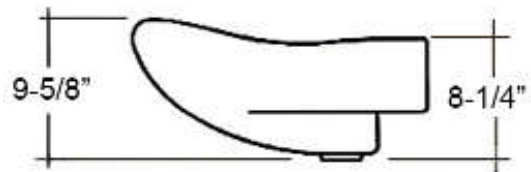

BELLA WALL HUNG BASIN

Cat. No.
4-90X

Faucet not included

Mounting hardware

W: 24"
D: 20-1/8"
H: 9-5/8"

Interior Dimensions:

Basin Interior: 14-1/2" X 19"
Basin Depth: 8-3/4"
Mount holes cc: 5"

Features:

- ▶ Made of Vitreous China
- ▶ Available with 1 hole (4-901) , 4"cc (4-904) or 8" widespread (4-908)
- ▶ Handicap accessible
- ▶ No Overflow
- ▶ Mounting hardware included

Colors:

WH White

Meets or exceeds the following specifications: ASME A112.19.2 2013 and CSA B45.1-13 for ceramic plumbing fixtures.

Dimensions of fixture are nominal and may vary within the range of tolerances established by ANSI Standard A112.19.2.2013 Dimensions and specifications subject to change without notice.