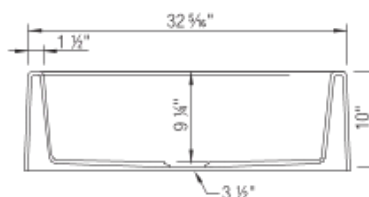

- Min cabinet size: 36 in (915 mm)
- Bowl Depth: 9 1/4 in (235.0 mm)
- Apron front height: 10 in (254 mm)
- Rim thickness: 1.5 in (38 mm)

Specifications:

Cabinet template, Installation instructions, 3 1/2" (90 mm) stainless steel strainer, Limited lifetime warranty

Apron Front depth: 10" (254 mm)

Rim thickness: 1 1/2" (38 mm)

Depending on cabinet construction, a different cabinet size may be required. Consult the cabinet manufacturer. This sink requires a custom installation. Exact cutout size is based on installation preferences. Please use actual sink for templating.