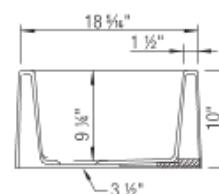

Optional Accessories

Sink Grid	401803
Floating Grid	406533
CapFlow Strainer Cover	517666

Warranty

Limited lifetime warranty on all sinks and faucets. One-year warranty on all accessories and soap dispensers.

Code/Standards Compliance

BLANCO sinks and faucets are third-party tested and certified to CSA, cUPC, ANSI/ASME, IAPMO and NSF standards and listed by applicable certification bodies. For more information on individual product listings, contact our office or listing organization.

Need support? Learn more by watching our sink & faucet How-to videos:

<https://www.blanco.com/ca-en/support/how-to-videos/how-to-videos-for-sinks/>

BLANCO Canada Inc
100 Corporation Drive
Brampton ON L6S 6B5

Tel & Fax

Tel: 905-494-2400 Toll free: 1-877-425-2626

Fax: 905-494-2425 Toll free: 1-877-825-2626