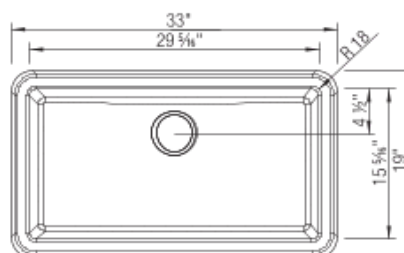

Sink Specifications

IKON 33 SILGRANIT

Colour	SKU
Anthracite	401870
Café	401872
Metallic Grey	401874
White	401876
Cinder	402128
Truffle	402129
Biscuit	402130
Concrete Grey	402261
Black	402644

Design and planning tips

- Min cabinet size: 36 in (915 mm)
- Bowl Depth: 9 1/4 in (235.0 mm)
- Apron front height: 10 in (254 mm)
- Rim thickness: 1.5 in (38 mm)