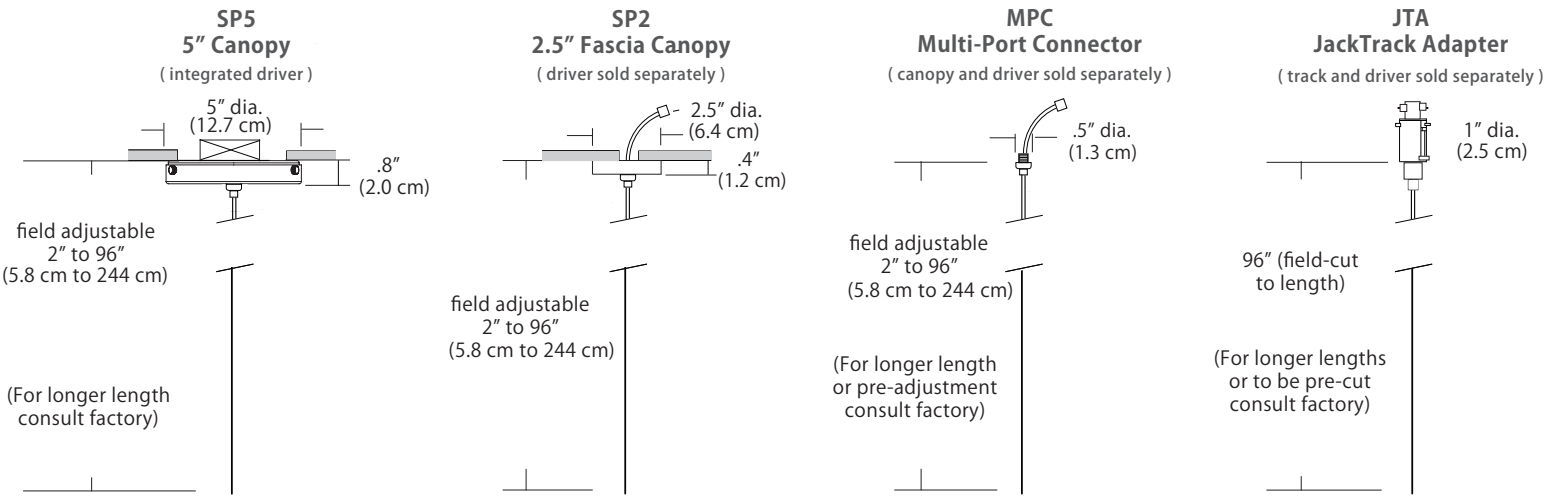

Wattage

<p>Wattage</p>  <p>5W</p>	<p>5W = 5 Watts / 397 Lumens</p> <p><i>(Lumens measured at 3000K)</i></p>
---	--

Mounting

<p>Mounting</p>  <p>SP5 SP2 MPC JTA</p>	<p>SP5 = 5" canopy with integrated driver (included), attaches to rear of canopy and sits inside ceiling mounted junction box <i>Cable with modular connector attaches to canopy w/ integrated universal driver (120-277V / TRIAC, ELV, 0-10V dimming)</i></p> <p>SP2 = 2.5" thin profile canopy that attaches flush to a rigid ceiling (driver sold separately) <i>Cable with modular connector (and optional wire harness) attaches to a remote driver</i></p> <p>MPC = Multi-port connector attaches to any of BlackJack's Multi-Port canopies (canopy and driver sold separately) <i>Cable with modular connector attaches to a driver inside a Multi-Port canopy (driver may be remote)</i></p> <p>JTA = Adapter connects the pendant in any position along the JackTrack system (track and driver sold separately) <i>Cable is cut to length and inserted in a connector at the bottom of the JackTrack adapter</i></p>
---	---

Max Cable Length

<p>Length</p>  <p>96" (Standard) Custom</p>	<p>96" (Standard)</p> <p>(Change Length for custom cable length, in inches)</p> <p><i>Factory pre-configuration of cable length is available. Consult factory for details.</i></p>
---	---