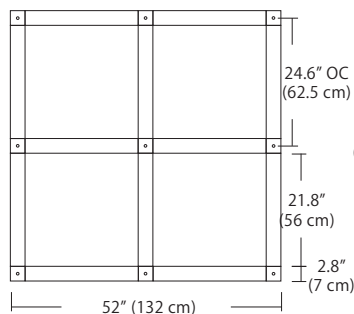

Solo 22" Grid Configuration - See [Solo Grid Configuration](#) section of our website for specific information (#)