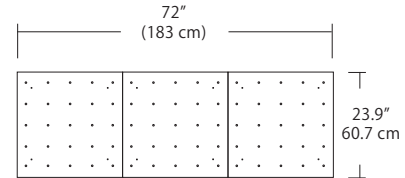

Quatro

Square Configurations - See [Quatro Square Configurations](#) section of our website for specification information (#)

4S (4' 2x2' / 9 Port)
MSQ-2409-##-4S-##

6S (6' 3x3 / 25 Port)
MSQ-2425-##-6S-##

- BL** Matte Black
- PC** Pol. Chrome
- WH** White
- SG** Satin Gold
- BZ** Bronze
- SS** Satin Silver

MPC

Linear Configurations - See [Quatro Linear Configurations](#) section of our website for specification information (#)

4L (4'x2' / 9 Port)
MSQ-2409-##-4L-##

6L (6'x2' / 25 Port)
MSQ-2425-##-6L-##

Duo

Linear Configurations - See [Duo Linear Configurations](#) section of our website for specification information (#)

6L (6'4"x6" / 10 Port)
MSD-3810-##-6L-##

- BL** Matte Black
- PC** Pol. Chrome
- WH** White
- SG** Satin Gold
- BZ** Bronze
- SS** Satin Silver

MPC

9L (9'6"x6" / 18 Port)
MSD-3818-##-9L-##

Solo

Solo 48" Linear Configuration - See [Solo Linear Configuration](#) section of our website for specific information (#)