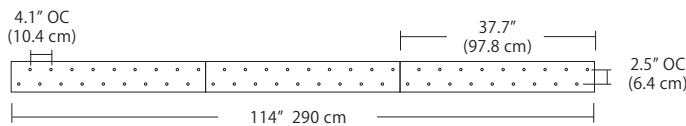

4L (4'x2' / 9 Port)
MSQ-2409-##-4L-##

6L (6'x2' / 25 Port)
MSQ-2425-##-6L-##

Duo

Linear Configurations - See [Duo Linear Configurations](#) section of our website for specification information (#)

6L (6'4"x6" / 10 Port)
MSD-3810-##-6L-##

- BL** Matte Black
- PC** Pol. Chrome
- WH** White
- SG** Satin Gold
- BZ** Bronze
- SS** Satin Silver

MPC

9L (9'6"x6" / 18 Port)
MSD-3818-##-9L-##

Solo

Solo 48" Linear Configuration - See [Solo Linear Configuration](#) section of our website for specific information (#)