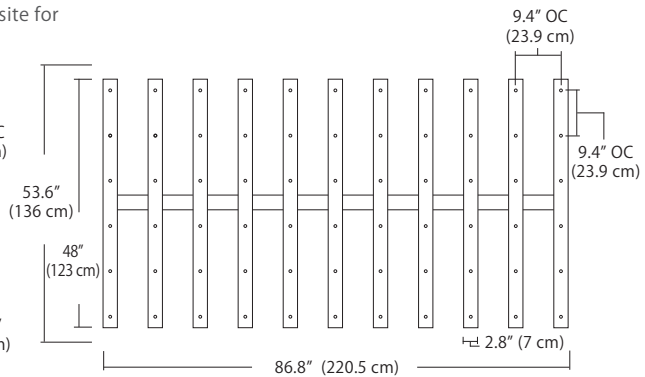

Solo 48" Grid Configuration