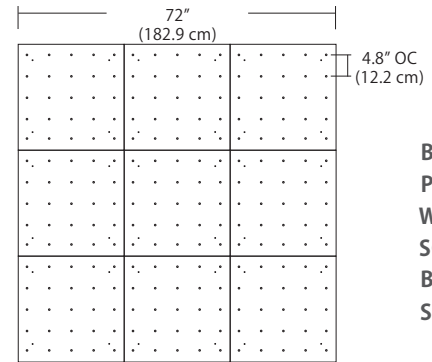

For full specifications and ordering information, see blackjacklighting.com

(# symbol indicates additional specification required)

Pendant Mounting	Canopy	Dimensions	End / Side View	Finish Options
SP5	5" Canopy Canopy and driver included with pendant			BL Matte Black PC Pol. Chrome WH White SG Satin Gold BZ Bronze SS Satin Silver
SP2	2.5" Fascia Canopy Canopy included with pendant. Driver sold separately.			BL Matte Black PC Pol. Chrome WH White SG Satin Gold BZ Bronze SS Satin Silver
MPC	24" Multi-Port Square - 9 Port C-MPS-2409-# 24" Multi-Port Square - 25 Port C-MPS-2425-#			BL Matte Black PC Pol. Chrome WH White SG Satin Gold BZ Bronze SS Satin Silver
MPC	38" Multi-Port Rectangle - 10 Port C-MPT-3810-# 38" Multi-Port Rectangle - 18 Port C-MPT-3818-#			BL Matte Black PC Pol. Chrome WH White SG Satin Gold BZ Bronze SS Satin Silver
MPC	22" Multi-Port Linear - 5 Port C-MPL-2205-# 48" Multi-Port Linear - 11 Port C-MPL-4811-#			BL Matte Black PC Pol. Chrome WH White SG Satin Gold BZ Bronze SS Satin Silver
MPC	10" Round - 3 Port C-MPR-1003-# 10" Round - 9 Port C-MPR-1009-#			BL Matte Black PC Pol. Chrome WH White SG Satin Gold BZ Bronze SS Satin Silver
MPC	20" Round - 3 Port C-MPR-2003-# 20" Round - 12 Port C-MPR-2012-#			BL Matte Black PC Pol. Chrome WH White SG Satin Gold BZ Bronze SS Satin Silver
JTA	24" JackTrack #-#-# 48" JackTrack #-#-# 94" JackTrack #-#-#			BL Matte Black WH White

Quatro

Square Configurations - See [Quatro Square Configurations](#) section of our website for specification information (#)

4S (4' 2x2' / 9 Port)
MSQ-2409-##-4S-##

6S (6' 3x3 / 25 Port)
MSQ-2425-##-6S-##

- BL** Matte Black
- PC** Pol. Chrome
- WH** White
- SG** Satin Gold
- BZ** Bronze
- SS** Satin Silver

MPC

9L (9'6"x6" / 18 Port)
MSD-3818-##-9L-##

Solo

Solo 48" Linear Configuration - See [Solo Linear Configuration](#) section of our website for specific information (#)