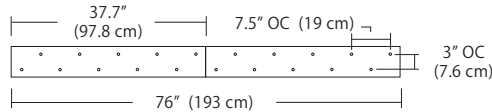

4L (4'x2' / 9 Port)
MSQ-2409-##-4L-##

6L (6'x2' / 25 Port)
MSQ-2425-##-6L-##

Duo

Linear Configurations - See [Duo Linear Configurations](#) section of our website for specification information (#)

6L (6'4"x6" / 10 Port)
MSD-3810-##-6L-##

- BL** Matte Black
- PC** Pol. Chrome
- WH** White
- SG** Satin Gold
- BZ** Bronze
- SS** Satin Silver

MPC

9L (9'6"x6" / 18 Port)
MSD-3818-##-9L-##

Solo

Solo 48" Linear Configuration - See [Solo Linear Configuration](#) section of our website for specific information (#)