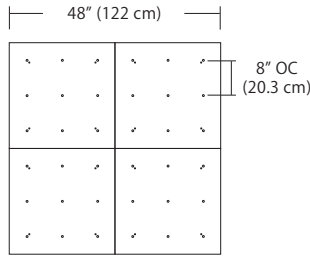

For full specifications and ordering information, see blackjacklighting.com

(# symbol indicates additional specification required)

Pendant Mounting	Canopy	Dimensions	End / Side View	Finish Options
SP5	5" Canopy Canopy and driver included with pendant			BL Matte Black PC Pol. Chrome WH White SG Satin Gold BZ Bronze SS Satin Silver
SP2	2.5" Fascia Canopy Canopy included with pendant. Driver sold separately.			BL Matte Black PC Pol. Chrome WH White SG Satin Gold BZ Bronze SS Satin Silver
MPC	24" Multi-Port Square - 9 Port C-MPS-2409-# 24" Multi-Port Square - 25 Port C-MPS-2425-#			BL Matte Black PC Pol. Chrome WH White SG Satin Gold BZ Bronze SS Satin Silver
MPC	38" Multi-Port Rectangle - 10 Port C-MPT-3810-# 38" Multi-Port Rectangle - 18 Port C-MPT-3818-#			BL Matte Black PC Pol. Chrome WH White SG Satin Gold BZ Bronze SS Satin Silver
MPC	22" Multi-Port Linear - 5 Port C-MPL-2205-# 48" Multi-Port Linear - 11 Port C-MPL-4811-#			BL Matte Black PC Pol. Chrome WH White SG Satin Gold BZ Bronze SS Satin Silver
MPC	10" Round - 3 Port C-MPR-1003-# 10" Round - 9 Port C-MPR-1009-#			BL Matte Black PC Pol. Chrome WH White SG Satin Gold BZ Bronze SS Satin Silver
MPC	20" Round - 3 Port C-MPR-2003-# 20" Round - 12 Port C-MPR-2012-#			BL Matte Black PC Pol. Chrome WH White SG Satin Gold BZ Bronze SS Satin Silver
JTA	24" JackTrack #-#-# 48" JackTrack #-#-# 94" JackTrack #-#-#			BL Matte Black WH White

Quatro

Square Configurations - See [Quatro Square Configurations](#) section of our website for specification information (#)

4S (4' 2x2' / 9 Port)
MSQ-2409-##-4S-##

6S (6' 3x3 / 25 Port)
MSQ-2425-##-6S-##

- BL** Matte Black
- PC** Pol. Chrome
- WH** White
- SG** Satin Gold
- BZ** Bronze
- SS** Satin Silver

MPC

9L (9'6"x6" / 18 Port)
MSD-3818-##-9L-##

Solo

Solo 48" Linear Configuration - See [Solo Linear Configuration](#) section of our website for specific information (#)