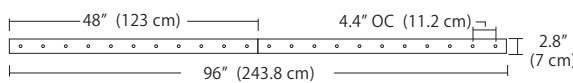

4L (4'x2' / 9 Port)
MSQ-2409-##-4L-##

6L (6'x2' / 25 Port)
MSQ-2425-##-6L-##

Duo

Linear Configurations - See [Duo Linear Configurations](#) section of our website for specification information (#)

6L (6'4"x6" / 10 Port)
MSD-3810-##-6L-##

- BL** Matte Black
- PC** Pol. Chrome
- WH** White
- SG** Satin Gold
- BZ** Bronze
- SS** Satin Silver

MPC

9L (9'6"x6" / 18 Port)
MSD-3818-##-9L-##

Solo

Solo 48" Linear Configuration - See [Solo Linear Configuration](#) section of our website for specific information (#)