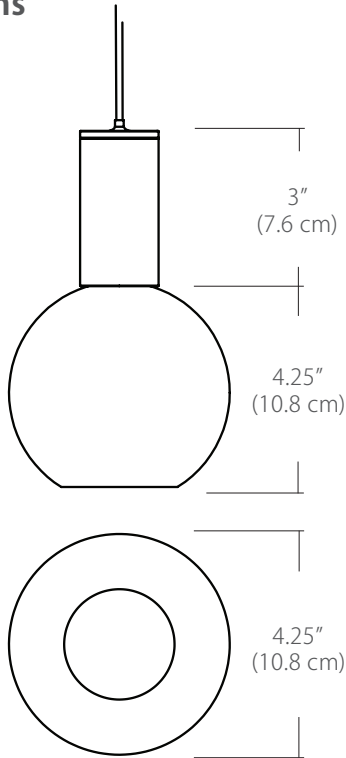

Project:

Type:

Quantity:

Note:

SKU#: SP - GLL - CL - 05 - - - 5W - -

Description

The Clear Globe pendant is a simple spherical form. Executed in optical acrylic, this pendant uses an integrated LED light source and has even distribution in all directions.

Features

- Screw-in optical acrylic light guide
- Suspends from an 8' adjustable cable
- Damp location rated

Specifications

- Color Rendering Index: 90CRI
- LED Color Temperature: 3000K (standard)
- Fixture Wattage: 5W
- Delivered Lumens: 5W/397Lumens
- For recommended dimmers, see <http://blackjacklighting.com>

Dimensions

Diffuser

ORDERING GUIDE

Category	Series	Diffuser	Size	Finish	Color Temp.	Wattage	Mounting	Length
SP	GLL	CL	05		30K	5W		
SP Small Pendant	GLL Large Globe Pendant	CL Clear	05 5" Diameter	Standard BL Black PC Polished Chrome WH White Special Order BZ Bronze SG Satin Gold SS Satin Silver	27K 2700K 30K 3000K 35K 3500K 40K 4000K	5W 5Watts/ 400Lm	SP5 5" Canopy SP2 2.5" Fascia Canopy MPC Multi-Port Connector JTA JackTrack Adapter	96" Standard (Change Length for custom cable length in inches)
Example: SP-GLL-CL-05-BL-30K-5W-SP5-96						(30K Standard)	(See page 2 for mounting information)	

- BL** Matte Black
- PC** Pol. Chrome
- WH** White
- SG** Satin Gold
- BZ** Bronze
- SS** Satin Silver

MPC

9L (9'6"x6" / 18 Port)
MSD-3818-##-9L-##

Solo

Solo 48" Linear Configuration - See [Solo Linear Configuration](#) section of our website for specific information (#)