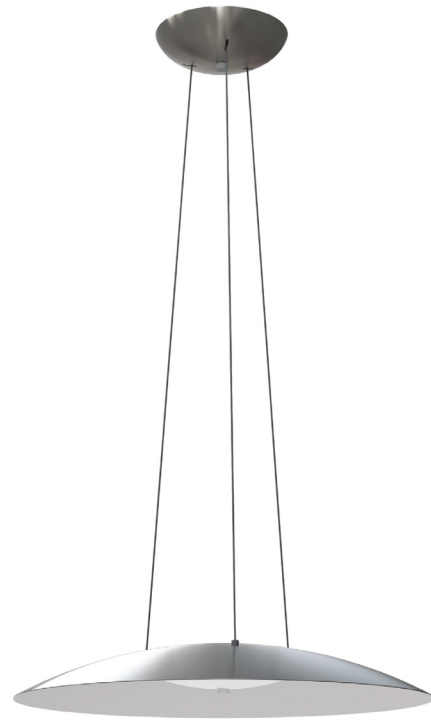

Project:

Type:

Quantity:

Note:

SKU#: ARO - 25P - - 27U - 30K

Description

Familiar shape, striking style. Aero's sleek lines, slim profile and array of design options deliver modern style and a sophisticated aesthetic.

Features

- Three 96" black support cables
- Spun aluminum shade with powder coated finish
- Replaceable light source
- Glass diffuser
- Driver located in canopy housing
- Damp location rated

Specifications

- Color Rendering Index: 90 CRI
- LED color temperature: 3000K
- Fixture Wattage: 26W
- Input Voltage: 120-277VAC 50/60Hz
- Delivered Lumens: 2047 Lm
- Dimming: TRIAC / ELV / 0-10V dimmable
- Fixture weight: 8.8 lb. (4 kg)
- For recommended dimmers, see blackjacklighting.com

Options

- Available in: Black w/Brushed Gold Interior or Satin Nickel w/White Interior

Dimensions

ORDERING GUIDE

Family

ARO

Size/Type

25P