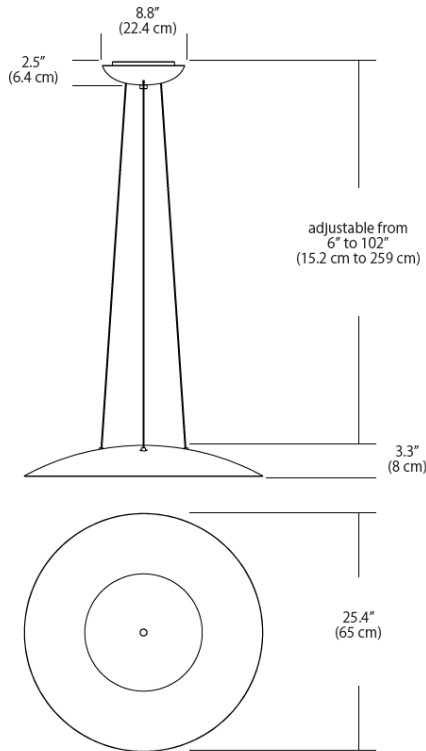

Features

- Three 96" black support cables
- Spun aluminum shade with powder coated finish
- Replaceable light source
- Glass diffuser
- Driver located in canopy housing
- Damp location rated

Specifications

- Color Rendering Index: 90 CRI
- LED color temperature: 3000K
- Fixture Wattage: 26W
- Input Voltage: 120-277VAC 50/60Hz
- Delivered Lumens: 2047 Lm
- Dimming: TRIAC / ELV / 0-10V dimmable
- Fixture weight: 8.8 lb. (4 kg)
- For recommended dimmers, see blackjacklighting.com

Options

- Available in: Black w/Brushed Gold Interior or Satin Nickel w/White Interior

Dimensions

ORDERING GUIDE

Family

ARO

Size/Type

25P