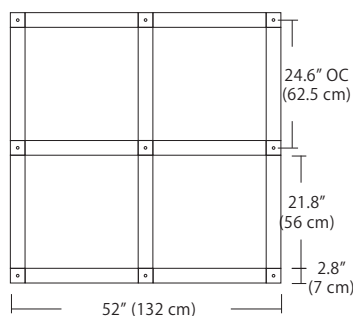

MPC

- BL Matte Black
- PC Pol. Chrome
- WH White
- SG Satin Gold
- BZ Bronze
- SS Satin Silver

Solo 22" Grid Configuration - See [Solo Grid Configuration](#) section of our website for specific information (#)