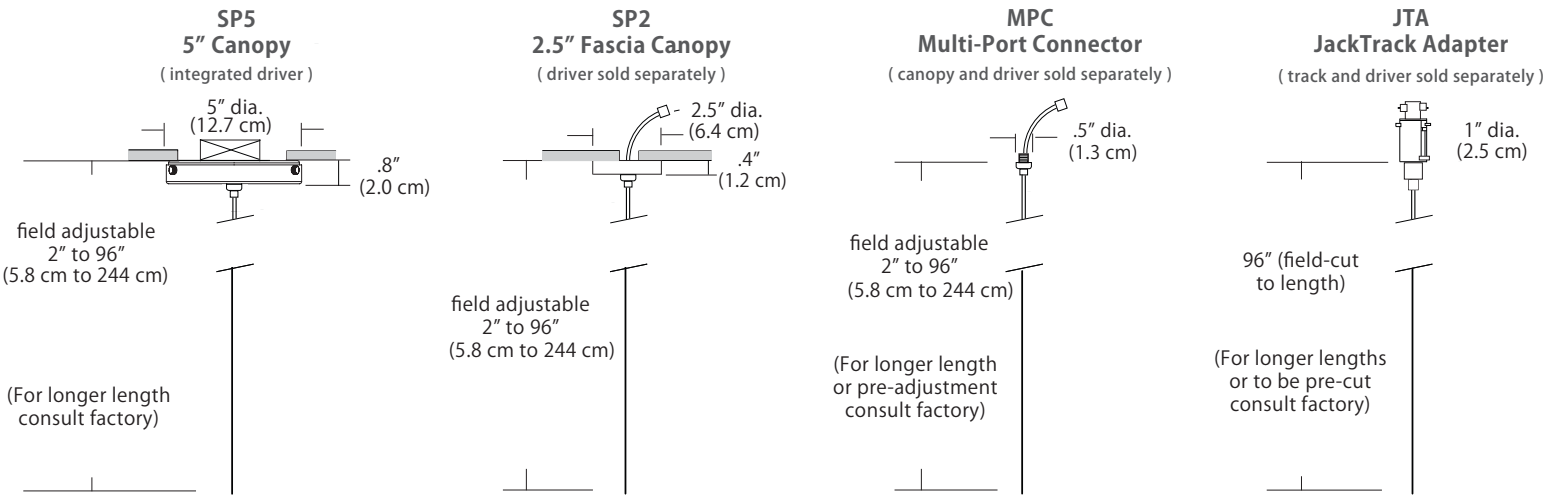

Mounting

Mounting  SP5 SP2 MPC JTA	<p>SP5 = 5" canopy with integrated driver (included), attaches to rear of canopy and sits inside ceiling mounted junction box <i>Cable with modular connector attaches to canopy w/ integrated universal driver (120-277V / TRIAC, ELV, 0-10V dimming)</i></p> <p>SP2 = 2.5" thin profile canopy that attaches flush to a rigid ceiling (driver sold separately) <i>Cable with modular connector (and optional wire harness) attaches to a remote driver</i></p> <p>MPC = Multi-port connector attaches to any of BlackJack's Multi-Port canopies (canopy and driver sold separately) <i>Cable with modular connector attaches to a driver inside a Multi-Port canopy (driver may be remote)</i></p> <p>JTA = Adapter connects the pendant in any position along the JackTrack system (track and driver sold separately) <i>Cable is cut to length and inserted in a connector at the bottom of the JackTrack adapter</i></p>
--	---