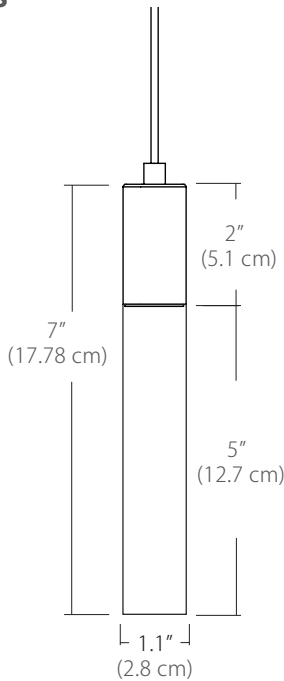

Features

- Screw-in, decorative optical acrylic light guide/ diffuser
- Suspends from 8' adjustable cable
- Standard Finishes: BL - Black, PC - Polished Chrome or WH - White
- Damp location rated

Specifications

- Color Rendering Index: 90CRI
- LED Color Temperature: 3000K (standard)
- Cable Length: 8' (see page 2 for detail), for longer lengths consult factory
- For recommended dimmers, see <http://blackjacklighting.com>

Dimensions

Diffuser

ORDERING GUIDE

Category	Series	Diffuser	Size	Finish	Color Temp.	Wattage	Mounting	Length
SP	LGD	BU	01		30K			
SP Small Pendant	LGD Light Guide	BU Bubble	01 1" Diameter	Standard BL Black PC Polished Chrome WH White Special Order BZ Bronze SG Satin Gold SS Satin Silver	27K 2700K 30K 3000K 35K 3500K 40K 4000K (30K Standard)	2W 2Watts/ 86 Lm 3W 3Watts/ 133Lm (recommended for single pendant application)	SP5 5" Canopy SP2 2.5" Fascia Canopy MPC Multi-Port Connector JTA JackTrack Adapter (See page 2 for mounting information)	96" Standard (Change Length for custom cable length in inches)

Quatro

Square Configurations - See [Quatro Square Configurations](#) section of our website for specification information (#)

4S (4' 2x2' / 9 Port)
MSQ-2409-##-4S-##

6S (6' 3x3 / 25 Port)
MSQ-2425-##-6S-##