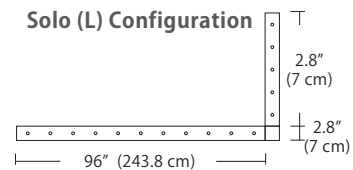

Solo (L) Configuration