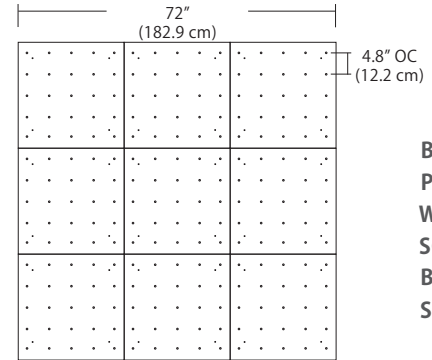

Quatro

Square Configurations - See [Quatro Square Configurations](#) section of our website for specification information (#)

4S (4' 2x2' / 9 Port)
MSQ-2409-##-4S-##

6S (6' 3x3 / 25 Port)
MSQ-2425-##-6S-##