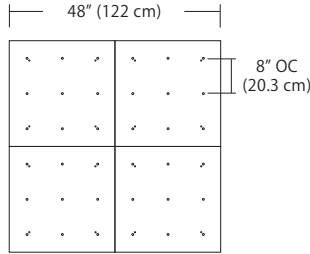

For full specifications and ordering information, see blackjacklighting.com

(# symbol indicates additional specification required)

Pendant Mounting	Canopy	Dimensions	End / Side View	Finish Options
SP5	5" Canopy Canopy and driver included with pendant		 (Integrated Driver)	BL Matte Black PC Pol. Chrome WH White SG Satin Gold BZ Bronze SS Satin Silver
SP2	2.5" Fascia Canopy Canopy included with pendant. Driver sold separately.		 (Remote Driver required)	BL Matte Black PC Pol. Chrome WH White SG Satin Gold BZ Bronze SS Satin Silver
MPC	24" Multi-Port Square - 9 Port C-MPS-2409-# 24" Multi-Port Square - 25 Port C-MPS-2425-#		 (Integrated or Remote Driver)	BL Matte Black PC Pol. Chrome WH White SG Satin Gold BZ Bronze SS Satin Silver
MPC	38" Multi-Port Rectangle - 10 Port C-MPT-3810-# 38" Multi-Port Rectangle - 18 Port C-MPT-3818-#		 (Integrated or Remote Driver)	BL Matte Black PC Pol. Chrome WH White SG Satin Gold BZ Bronze SS Satin Silver
MPC	22" Multi-Port Linear - 5 Port C-MPL-2205-# 48" Multi-Port Linear - 11 Port C-MPL-4811-#		 (Integrated or Remote Driver)	BL Matte Black PC Pol. Chrome WH White SG Satin Gold BZ Bronze SS Satin Silver
MPC	10" Round - 3 Port C-MPR-1003-# 10" Round - 9 Port C-MPR-1009-#		 (Integrated Driver)	BL Matte Black PC Pol. Chrome WH White SG Satin Gold BZ Bronze SS Satin Silver
MPC	20" Round - 3 Port C-MPR-2003-# 20" Round - 12 Port C-MPR-2012-#		 (Integrated Driver)	BL Matte Black PC Pol. Chrome WH White SG Satin Gold BZ Bronze SS Satin Silver
JTA	24" JackTrack #-#-# 48" JackTrack #-#-# 94" JackTrack #-#-#		 (Integrated or Remote Driver)	BL Matte Black WH White

Quatro

Square Configurations - See [Quatro Square Configurations](#) section of our website for specification information (#)

4S (4' 2x2' / 9 Port)
MSQ-2409-##-4S-##

6S (6' 3x3 / 25 Port)
MSQ-2425-##-6S-##