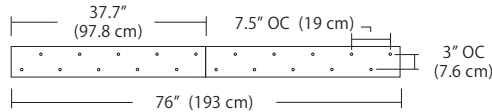

4L (4'x2' / 9 Port)
MSQ-2409-##-4L-##

6L (6'x2' / 25 Port)
MSQ-2425-##-6L-##

Duo

Linear Configurations - See [Duo Linear Configurations](#) section of our website for specification information (#)

6L (6'4"x6" / 10 Port)
MSD-3810-##-6L-##

MPC

9L (9'6"x6" / 18 Port)
MSD-3818-##-9L-##

- BL Matte Black
- PC Pol. Chrome
- WH White
- SG Satin Gold
- BZ Bronze
- SS Satin Silver

Solo

Solo 48" Linear Configuration - See [Solo Linear Configuration](#) section of our website for specific information (#)