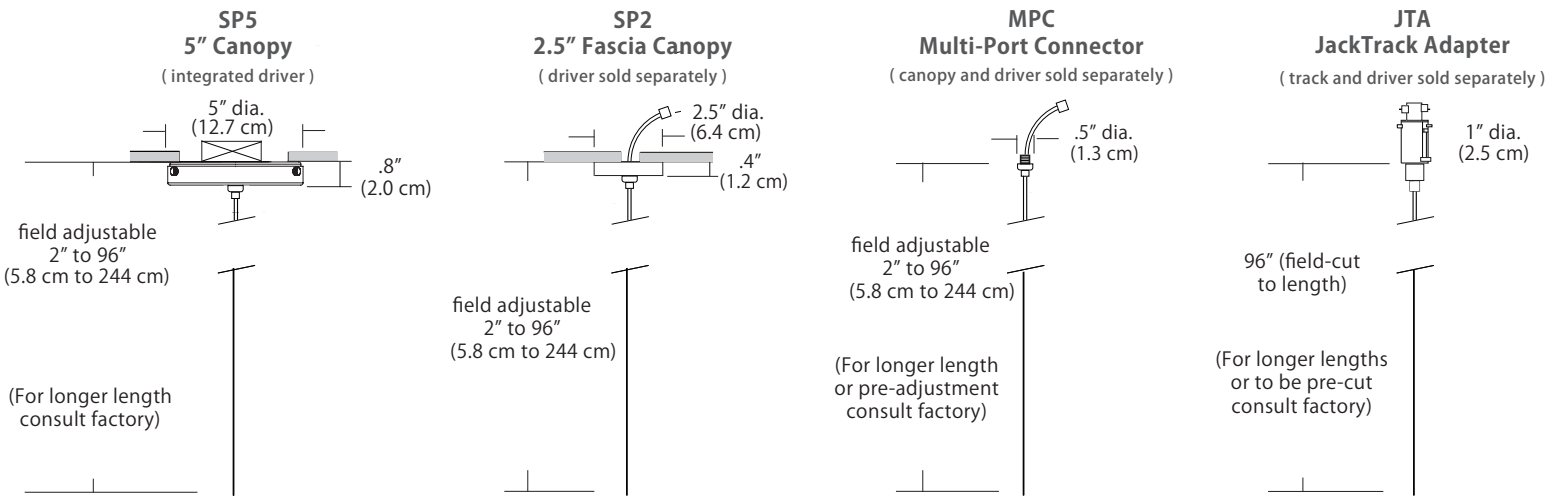

- Screw-in optical acrylic light guide
- Suspends from an 8' adjustable cable
- Damp location rated
- Replaceable light source

Specifications

- Color Rendering Index: 90CRI
- LED Color Temperature: 3000K (standard)
- Cable Length: 8' (for longer lengths consult factory)
- Fixture Wattage: 6.8W (single pendant w/SP5 Canopy)
- Fixture Lumens: 206 Lm (single pendant w/SP5 Canopy)
- Light Source Wattage: 5W
- Light Source Lumens: 397 Lm
- Fixture Weight: 1.8 lbs (.81 kg)
- For recommended dimmers see <http://blackjacklighting.com>

Mounting

<p>Mounting</p> <div style="border: 1px solid black; width: 40px; height: 20px; margin: 5px 0;"></div> <p>SP5 SP2 MPC JTA</p>	<p>SP5 = 5" canopy with integrated driver (included), attaches to rear of canopy and sits inside ceiling mounted junction box <i>Cable with modular connector attaches to canopy w/ integrated universal driver (120-277V / TRIAC, ELV, 0-10V dimming)</i></p> <p>SP2 = 2.5" thin profile canopy that attaches flush to a rigid ceiling (driver sold separately) <i>Cable with modular connector (and optional wire harness) attaches to a remote driver</i></p> <p>MPC = Multi-port connector attaches to any of BlackJack's Multi-Port canopies (canopy and driver sold separately) <i>Cable with modular connector attaches to a driver inside a Multi-Port canopy (driver may be remote)</i></p> <p>JTA = Adapter connects the pendant in any position along the JackTrack system (track and driver sold separately) <i>Cable is cut to length and inserted in a connector at the bottom of the JackTrack adapter</i></p>
--	---