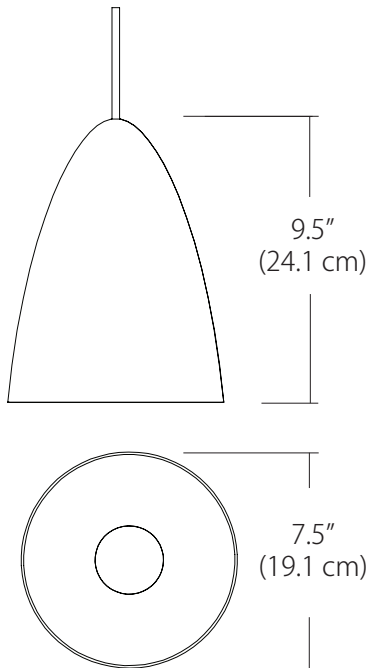

Project:

Type:

Quantity:

Note:

SKU#: SP - BL8 - FR - 08 -   -   - 5W -   -

Description

The Bullet pendant includes a spun aluminum shade with a painted exterior and a contrasting metal finish interior.

Features

- Screw-in optical acrylic light guide
- Suspends from an 8' adjustable cable
- Damp location rated
- Replaceable light source

Specifications

- Color Rendering Index: 90CRI
- LED Color Temperature: 3000K (standard)
- Cable Length: 8' (for longer lengths consult factory)
- Fixture Wattage: 6.8W (single pendant w/SP5 Canopy)
- Fixture Lumens: 206 Lm (single pendant w/SP5 Canopy)
- Light Source Wattage: 5W
- Light Source Lumens: 397 Lm
- Fixture Weight: 1.8 lbs (.81 kg)
- For recommended dimmers see <http://blackjacklighting.com>

Options

- Color Temperature: 2700K, 3000K, 3500K, 4000K
- Finishes: BC - Black w/Copper Interior, WG - White w/Gold Interior
- Mounting: See page 2 for mounting options

Dimensions