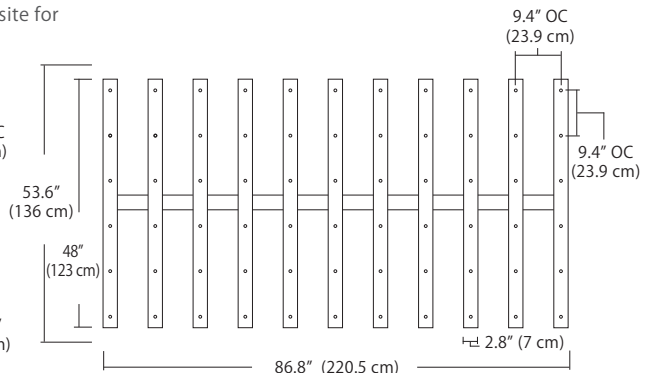

- Screw-in optical acrylic light guide
- Suspends from an 8' adjustable cable
- Damp location rated
- Replaceable light source

Specifications

- Color Rendering Index: 90CRI
- LED Color Temperature: 3000K (standard)
- Cable Length: 8' (for longer lengths consult factory)
- Fixture Wattage: 6.8W (single pendant w/SP5 Canopy)
- Fixture Lumens: 206 Lm (single pendant w/SP5 Canopy)
- Light Source Wattage: 5W
- Light Source Lumens: 397 Lm
- Fixture Weight: 1.8 lbs (.81 kg)
- For recommended dimmers see <http://blackjacklighting.com>

4L (4'x2' / 9 Port)
MSQ-2409-##-4L-##

6L (6'x2' / 25 Port)
MSQ-2425-##-6L-##

Duo

Linear Configurations - See [Duo Linear Configurations](#) section of our website for specification information (#)

6L (6'4"x6" / 10 Port)
MSD-3810-##-6L-##

MPC

9L (9'6"x6" / 18 Port)
MSD-3818-##-9L-##

- BL Matte Black
- PC Pol. Chrome
- WH White
- SG Satin Gold
- BZ Bronze
- SS Satin Silver

Solo

Solo 48" Linear Configuration - See [Solo Linear Configuration](#) section of our website for specific information (#)

Solo (L) Configuration

Solo 22" Grid Configuration - See [Solo Grid Configuration](#) section of our website for specific information (#)

MPC

Solo 48" Grid Configuration

- BL Matte Black
- PC Pol. Chrome
- WH White
- SG Satin Gold
- BZ Bronze
- SS Satin Silver