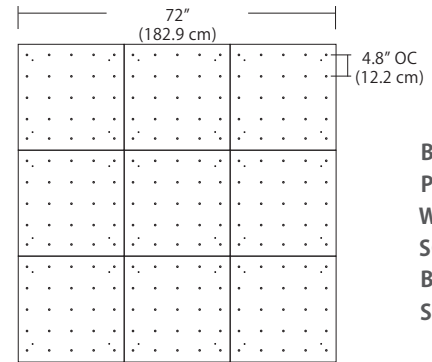

- Screw-in optical acrylic light guide
- Suspends from an 8' adjustable cable
- Damp location rated
- Replaceable light source

Specifications

- Color Rendering Index: 90CRI
- LED Color Temperature: 3000K (standard)
- Cable Length: 8' (for longer lengths consult factory)
- Fixture Wattage: 6.8W (single pendant w/SP5 Canopy)
- Fixture Lumens: 206 Lm (single pendant w/SP5 Canopy)
- Light Source Wattage: 5W
- Light Source Lumens: 397 Lm
- Fixture Weight: 1.8 lbs (.81 kg)
- For recommended dimmers see <http://blackjacklighting.com>

Max Cable Length

<p>Length</p> <div style="border: 1px solid black; width: 40px; height: 20px; margin: 5px 0;"></div> <p>96" (Standard) Custom</p>	<p>96" (Standard)</p> <p>(Change Length for custom cable length, in inches)</p> <p><i>Factory pre-configuration of cable length is available. Consult factory for details.</i></p>
--	---

Quatro

Square Configurations - See [Quatro Square Configurations](#) section of our website for specification information (#)

4S (4' 2x2' / 9 Port)
MSQ-2409-##-4S-##

6S (6' 3x3 / 25 Port)
MSQ-2425-##-6S-##