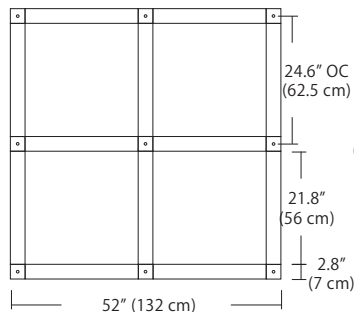

Solo 22" Grid Configuration - See [Solo Grid Configuration](#) section of our website for specific information (#)

MPC