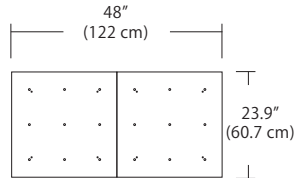

- Screw-in optical acrylic light guide
- Suspends from an 8' adjustable cable
- Damp location rated
- Replaceable light source

Specifications

- Color Rendering Index: 90CRI
- LED Color Temperature: 3000K (standard)
- Cable Length: 8' (for longer lengths consult factory)
- Fixture Wattage: 6.8W (single pendant w/SP5 Canopy)
- Fixture Lumens: 206 Lm (single pendant w/SP5 Canopy)
- Light Source Wattage: 5W
- Light Source Lumens: 397 Lm
- Fixture Weight: 1.8 lbs (.81 kg)
- For recommended dimmers see <http://blackjacklighting.com>

Quatro

Square Configurations - See [Quatro Square Configurations](#) section of our website for specification information (#)

4S (4' 2x2' / 9 Port)
MSQ-2409-##-4S-##

6S (6' 3x3 / 25 Port)
MSQ-2425-##-6S-##

4L (4'x2' / 9 Port)
MSQ-2409-##-4L-##

6L (6'x2' / 25 Port)
MSQ-2425-##-6L-##

Duo

Linear Configurations - See [Duo Linear Configurations](#) section of our website for specification information (#)

6L (6'4"x6" / 10 Port)
MSD-3810-##-6L-##