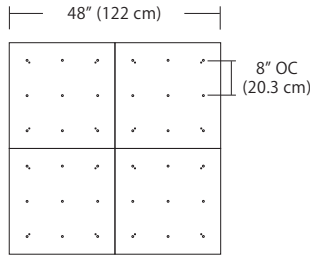

- Screw-in optical acrylic light guide
- Suspends from an 8' adjustable cable
- Damp location rated
- Replaceable light source

Specifications

- Color Rendering Index: 90CRI
- LED Color Temperature: 3000K (standard)
- Cable Length: 8' (for longer lengths consult factory)
- Fixture Wattage: 6.8W (single pendant w/SP5 Canopy)
- Fixture Lumens: 206 Lm (single pendant w/SP5 Canopy)
- Light Source Wattage: 5W
- Light Source Lumens: 397 Lm
- Fixture Weight: 1.8 lbs (.81 kg)
- For recommended dimmers see <http://blackjacklighting.com>

Max Cable Length

<p>Length</p> <div style="border: 1px solid black; width: 40px; height: 20px; margin: 5px 0;"></div> <p>96" (Standard) Custom</p>	<p>96" (Standard)</p> <p>(Change Length for custom cable length, in inches)</p> <p><i>Factory pre-configuration of cable length is available. Consult factory for details.</i></p>
--	---

Quatro

Square Configurations - See [Quatro Square Configurations](#) section of our website for specification information (#)

4S (4' 2x2' / 9 Port)
MSQ-2409-##-4S-##

6S (6' 3x3 / 25 Port)
MSQ-2425-##-6S-##