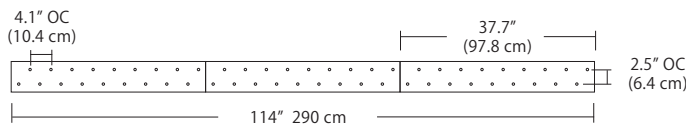

- Screw-in optical acrylic light guide
- Suspends from an 8' adjustable cable
- Damp location rated
- Replaceable light source

Specifications

- Color Rendering Index: 90CRI
- LED Color Temperature: 3000K (standard)
- Cable Length: 8' (for longer lengths consult factory)
- Fixture Wattage: 6.8W (single pendant w/SP5 Canopy)
- Fixture Lumens: 206 Lm (single pendant w/SP5 Canopy)
- Light Source Wattage: 5W
- Light Source Lumens: 397 Lm
- Fixture Weight: 1.8 lbs (.81 kg)
- For recommended dimmers see <http://blackjacklighting.com>

Max Cable Length

<p>Length</p> <div style="border: 1px solid black; width: 40px; height: 20px; margin: 5px 0;"></div> <p>96" (Standard) Custom</p>	<p>96" (Standard)</p> <p>(Change Length for custom cable length, in inches)</p> <p><i>Factory pre-configuration of cable length is available. Consult factory for details.</i></p>
--	---

4L (4'x2' / 9 Port)
MSQ-2409-##-4L-##

6L (6'x2' / 25 Port)
MSQ-2425-##-6L-##

Duo

Linear Configurations - See [Duo Linear Configurations](#) section of our website for specification information (#)

6L (6'4"x6" / 10 Port)
MSD-3810-##-6L-##

MPC

9L (9'6"x6" / 18 Port)
MSD-3818-##-9L-##

- BL Matte Black
- PC Pol. Chrome
- WH White
- SG Satin Gold
- BZ Bronze
- SS Satin Silver

Solo

Solo 48" Linear Configuration - See [Solo Linear Configuration](#) section of our website for specific information (#)