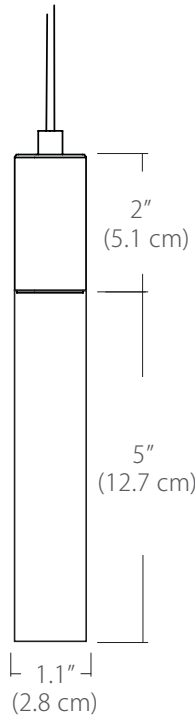

Project: _____ Type: _____ Quantity: _____
 Note: _____ SKU#: SP - LGD - CA - 01 - ____ - ____ - ____ - ____ - ____

Description

Featuring a laser-etched candle and flame, the Candle pendant is crafted from clear acrylic. Light from the integrated LED source travels through the diffuser to illuminate the candle and add a dramatic, magical, "floating candles" accent to any space.

Features

- Screw-in, decorative optical acrylic light guide
- Suspends from an 8' adjustable cable
- Damp location rated

Specifications

- Color Rendering Index: 90CRI
- LED Color Temperature: 3000K (standard)
- Cable Length: 8' (for longer lengths consult factory)
- For recommended dimmers see <http://blackjacklighting.com>

Dimensions

Diffuser

ORDERING GUIDE

Category	Series	Diffuser	Size	Finish	Color Temp.	Wattage	Mounting	Length
SP SP Small Pendant	LGD LGD Light Guide	CA CA Candle	01 01 1" Diameter	Standard BL Black PC Polished Chrome WH White Special Order BZ Bronze SG Satin Gold SS Satin Silver	30K 27K 2700K 30K 3000K 35K 3500K 40K 4000K (30K Standard)	2W 2Watts / 86 Lm 3W 3Watts / 133 Lm (recommended for single pendant application)	SP5 5" Canopy SP2 2.5" Fascia Canopy MPC Multi-Port Connector JTA JackTrack Adapter (See page 2 for mounting information)	96" Standard (Change Length for custom cable length in inches)

Quatro

Square Configurations - See [Quatro Square Configurations](#) section of our website for specification information (#)

4S (4' 2x2' / 9 Port)
MSQ-2409-##-4S-##

6S (6' 3x3 / 25 Port)
MSQ-2425-##-6S-##