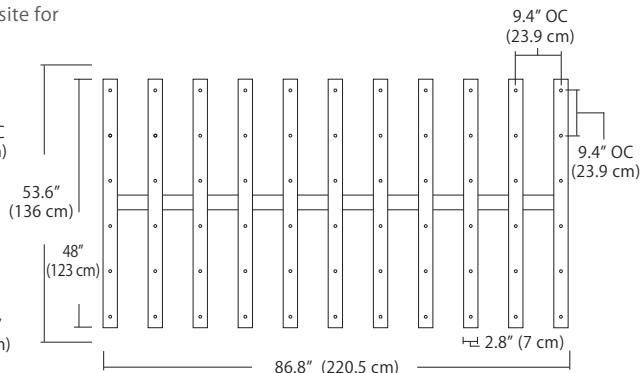

Features

- Screw-in, decorative optical acrylic light guide
- Suspends from an 8' adjustable cable
- Damp location rated

Specifications

- Color Rendering Index: 90CRI
- LED Color Temperature: 3000K (standard)
- Cable Length: 8' (for longer lengths consult factory)
- For recommended dimmers see <http://blackjacklighting.com>

MPC

9L (9'6"x6" / 18 Port)
MSD-3818-##-9L-##

- BL Matte Black
- PC Pol. Chrome
- WH White
- SG Satin Gold
- BZ Bronze
- SS Satin Silver

Solo

Solo 48" Linear Configuration - See [Solo Linear Configuration](#) section of our website for specific information (#)

Solo (L) Configuration

MPC

Solo 22" Grid Configuration - See [Solo Grid Configuration](#) section of our website for specific information (#)

Solo 48" Grid Configuration

- BL Matte Black
- PC Pol. Chrome
- WH White
- SG Satin Gold
- BZ Bronze
- SS Satin Silver