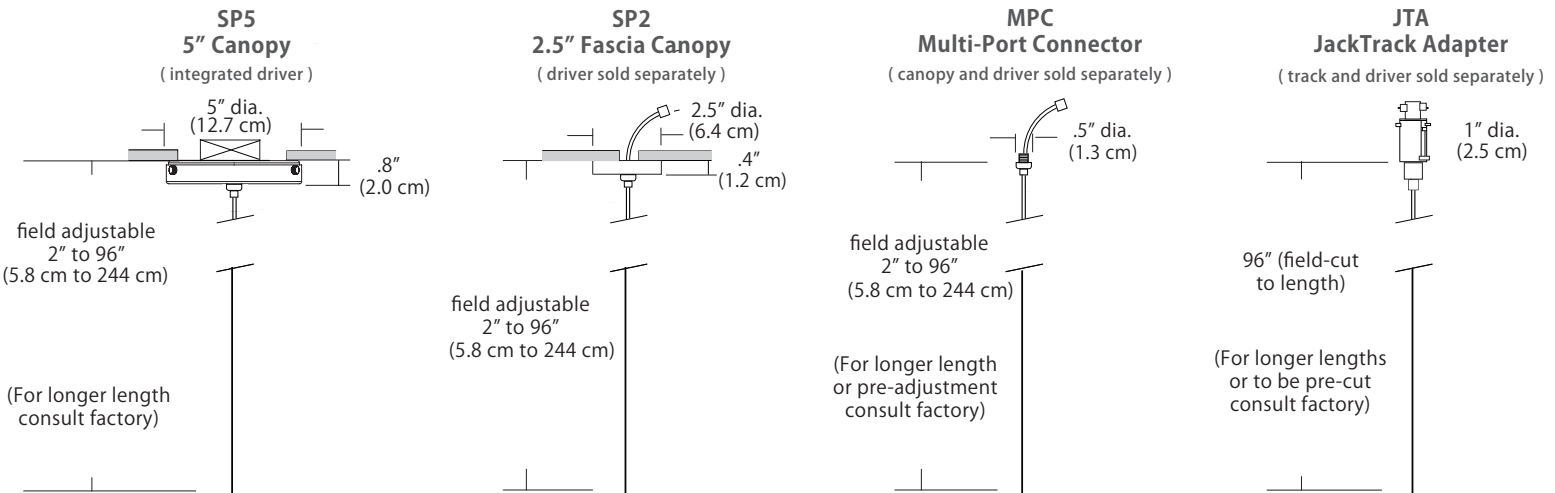

Features

- Screw-in, decorative optical acrylic light guide
- Suspends from an 8' adjustable cable
- Damp location rated

Specifications

- Color Rendering Index: 90CRI
- LED Color Temperature: 3000K (standard)
- Cable Length: 8' (for longer lengths consult factory)
- For recommended dimmers see <http://blackjacklighting.com>

Wattage

<p>Wattage</p>  <p>2W 3W</p>	<p>2W = 2 Watts / 86 Lumens, recommended for Multi-Port applications (Multi-Port system and JackTrack adapter). 3W = 3 Watts / 133 Lumens, recommended for single pendant applications (5" Canopy and 2.5" Fascia Canopy).</p> <p><i>(Lumens measured at 3000K)</i></p>
--	---

Mounting

<p>Mounting</p>  <p>SP5 SP2 MPC JTA</p>	<p>SP5 = 5" canopy with integrated driver (included), attaches to rear of canopy and sits inside ceiling mounted junction box <i>Cable with modular connector attaches to canopy w/ integrated universal driver (120-277V / TRIAC, ELV, 0-10V dimming)</i></p> <p>SP2 = 2.5" thin profile canopy that attaches flush to a rigid ceiling (driver sold separately) <i>Cable with modular connector (and optional wire harness) attaches to a remote driver</i></p> <p>MPC = Multi-port connector attaches to any of BlackJack's Multi-Port canopies (canopy and driver sold separately) <i>Cable with modular connector attaches to a driver inside a Multi-Port canopy (driver may be remote)</i></p> <p>JTA = Adapter connects the pendant in any position along the JackTrack system (track and driver sold separately) <i>Cable is cut to length and inserted in a connector at the bottom of the JackTrack adapter</i></p>
---	---