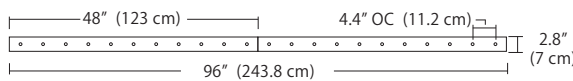

4L (4'x2' / 9 Port)
MSQ-2409-##-4L-##

6L (6'x2' / 25 Port)
MSQ-2425-##-6L-##

Duo

Linear Configurations - See [Duo Linear Configurations](#) section of our website for specification information (#)

6L (6'4"x6" / 10 Port)
MSD-3810-##-6L-##

MPC

9L (9'6"x6" / 18 Port)
MSD-3818-##-9L-##

- BL Matte Black
- PC Pol. Chrome
- WH White
- SG Satin Gold
- BZ Bronze
- SS Satin Silver

Solo

Solo 48" Linear Configuration - See [Solo Linear Configuration](#) section of our website for specific information (#)