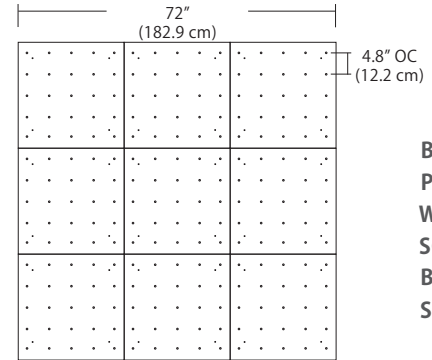

For full specifications and ordering information, see blackjacklighting.com

(# symbol indicates additional specification required)

System	Pendant Mounting	Configuration Examples	Finish Options

Quatro

Square Configurations - See [Quatro Square Configurations](#) section of our website for specification information (#)

4S (4' 2x2' / 9 Port)
MSQ-2409-##-4S-##

6S (6' 3x3 / 25 Port)
MSQ-2425-##-6S-##

MPC

- BL Matte Black
- PC Pol. Chrome
- WH White
- SG Satin Gold
- BZ Bronze
- SS Satin Silver

Linear Configurations - See [Quatro Linear Configurations](#) section of our website for specification information (#)

4L (4'x2' / 9 Port)
MSQ-2409-##-4L-##

6L (6'x2' / 25 Port)
MSQ-2425-##-6L-##

Duo

Linear Configurations - See [Duo Linear Configurations](#) section of our website for specification information (#)

6L (6'4"x6" / 10 Port)
MSD-3810-##-6L-##

MPC

9L (9'6"x6" / 18 Port)
MSD-3818-##-9L-##

- BL Matte Black
- PC Pol. Chrome
- WH White
- SG Satin Gold
- BZ Bronze
- SS Satin Silver

Solo

Solo 48" Linear Configuration - See [Solo Linear Configuration](#) section of our website for specific information (#)

Solo (L) Configuration

MPC

Solo 22" Grid Configuration - See [Solo Grid Configuration](#) section of our website for specific information (#)

Solo 48" Grid Configuration

- BL Matte Black
- PC Pol. Chrome
- WH White
- SG Satin Gold
- BZ Bronze
- SS Satin Silver