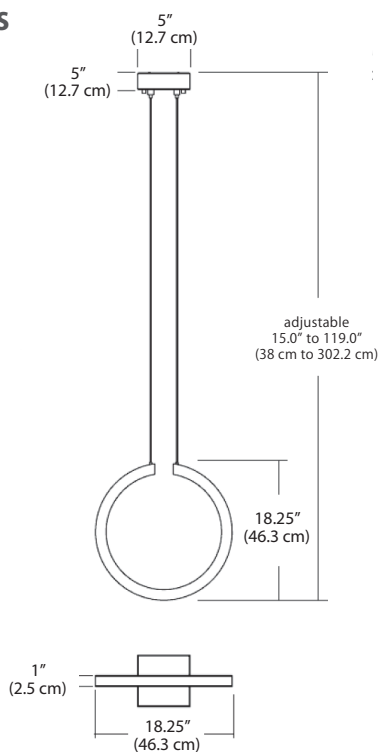

Project:

Type:

Quantity:

Note:

SKU#: CRQ - 18 - SN - ___ - 30K

Description

An open ring of light turned on its side offers task and ambient lighting in a single fixture. The custom acrylic light guide sends illumination in all directions.

Features

- Stamped steel trim, custom frosted polycarbonate diffuser
- Available in Satin Nickel
- Two suspension cables precisely hold the fixture in any desired orientation and prevent twisting and turning
- Driver located in canopy housing
- Damp location rated

Specifications

- Color Rendering Index: 90 CRI
- LED Color Temperature: 3000K
- Fixture Wattage: 29W
- Input Voltage: 120 VAC 50/60Hz
- Delivered Lumens: 1330 Lm
- Dimming: TRIAC dimmable
- Fixture weight: 5.8 lb. (2.63 kg)
- For recommended dimmers, see <http://blackjacklighting.com>

Options

- Optional upgrade: 120-277V input driver with universal dimming

Dimensions

ORDERING GUIDE

Family	Size/Type	Finish	Volts/Dimming	Color Temp.
CRQ	18	SN	12T	30K
	18 18" Small Pendant	SN Satin Nickel	12T 120VAC, Triac dimming 27U 120-277VAC, Universal Dimming (12T Standard)	30K 3000K (30K Standard)