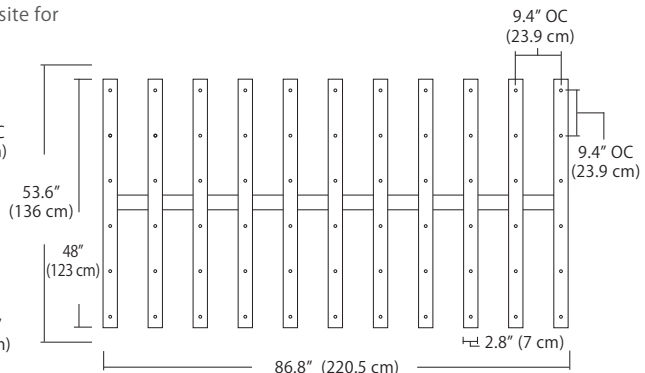

Solo 48" Grid Configuration