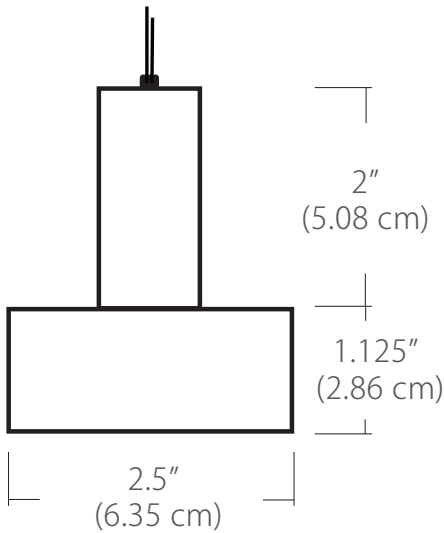

## Features

- Hand made of pure translucent colored resin
- Suspends from an 8' adjustable cable
- Damp location rated

## Specifications

- Color Rendering Index: 90CRI
- LED Color Temperature: 3000K (standard)
- Cable Length: 8' (for longer lengths consult factory)
- For recommended dimmers see <http://blackjacklighting.com>

## Dimensions