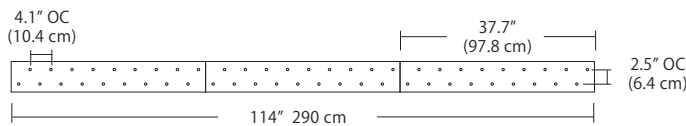

- **BL** Matte Black
- **PC** Pol. Chrome
- **WH** White
- **SG** Satin Gold
- **BZ** Bronze
- **SS** Satin Silver

9L (9'6"x6" / 18 Port)
MSD-3818-##-9L-##