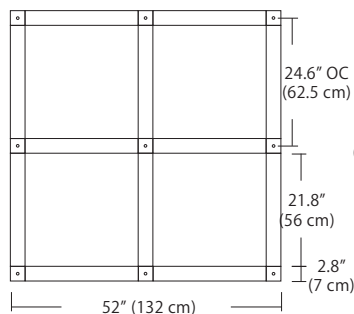

Solo 22" Grid Configuration - See [Solo Grid Configuration](#) section of our website for specific information (#)

MPC