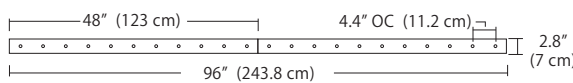

Solo

Solo 48" Linear Configuration - See [Solo Linear Configuration](#) section of our website for specific information (#)