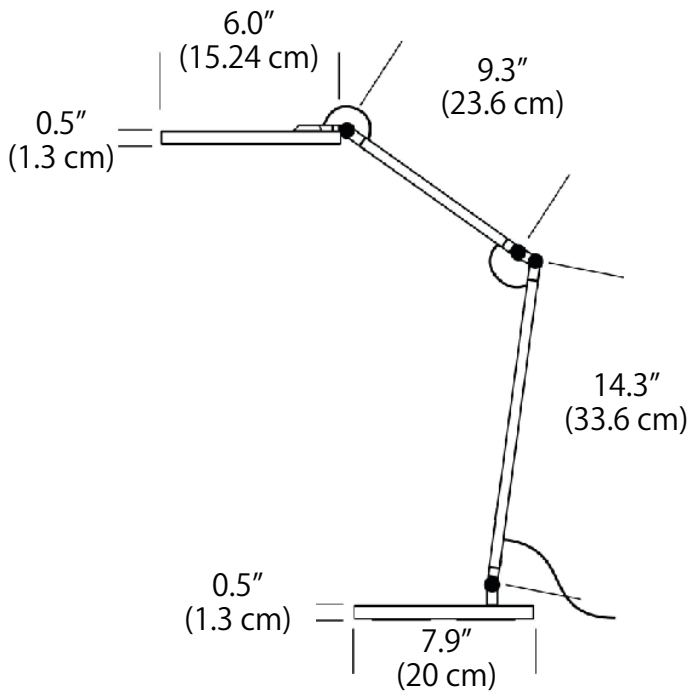

## Description

Perfect for home or office, Flexi's head and joints rotate and move to virtually any location required, bringing light right where you need it. Strong connections ensure once in place, Flexi stays there until you want to move its position again. 24" maximum arm extension. 6' power cord.

## Features

- Easy-touch dimming control
- Uses 6" diameter round edge-lit panel
- Head swivels vertically and rotates 350 degrees
- Can extend up to 24" in overall length
- Plug in driver located on end of cord plug

## Specifications

- Color Rendering Index: 90 CRI
- LED color temperature: 3000K (Standard)
- Input Voltage: 120-220VAC
- Fixture Wattage: 8W
- Delivered Lumens: 480 Lm (measured at 3000K)
- Dimming: Three-Level Dimming
- Fixture weight: 5.9 lb. (2.67 kg)
- For more information, see <http://blackjacklighting.com>

## Dimensions