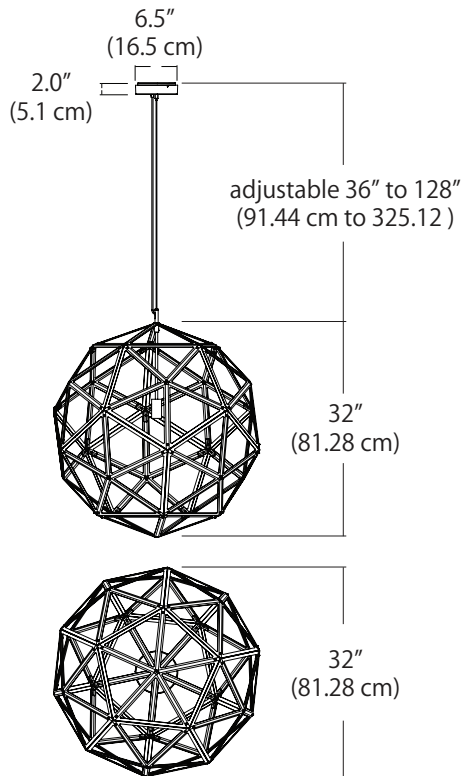

Project:

Note:

Type:

Quantity:

Model#: GDM – 32P – _____ – 12E – NAK

Description

Making the most of what isn't there is what Geodome is all about. Constructed negative space gives a nod to the traditional shade form whilst making a statement all its own. Illumination via screw-in bulb.

Features

- Available in polished chrome with white interior or black with white interior
- Comes standard with E26 socket (lamp not provided)
- Suspends 12' from the ceiling with a black power cord and an aircraft suspension cable
- Optional integrated LED light kit with acrylic diffusers, comes with driver in canopy
- Dome comes knocked down with 12 stamped stainless steel sections that screw together
- Damp location rated

Specifications

- Fixture Wattage: 23W
- Input Voltage: Input Voltage: 120-220 VAC 50/60Hz
- Fixture weight: 13.9 lb. (6 kg)
- For recommended dimmers see <http://blackjacklighting.com>

Options

- Upgradable to integrated LED light kit; includes 120-277VAC driver with universal Dimming (TRIAC / ELV / 0-10V)
- Integrated LED light kit (comes standard in 3000K) upgradable to 4000K, 90 CRI color temperature

Dimensions

ORDERING GUIDE

| Family | Size/Type | Finish | Volts/Dimming | Color Temperature |
|-------------|-----------------|--|-------------------------|---|
| GDM | 32P | | 12E | NAK |
| GDM Geodome | 32P 32" Pendant | PW Polished Chrome w/ White Interior BW Black w/ White Interior | 12E E26 screw-in socket | NAK Color temperature option not available with 12E |