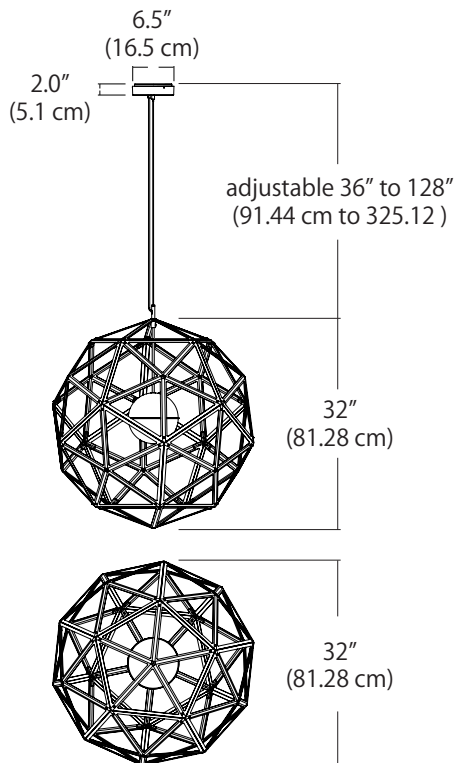

**Project:**

**Note:**

**Type:**

**Quantity:**

**Model#: GDM – 32P – \_\_\_\_\_ – 27U – \_\_\_\_\_**

## Features

- Available in polished chrome with white interior or black with white interior
- Suspends 12' from the ceiling with a black power cord and an aircraft suspension cable
- Integrated LED light kit with acrylic diffusers, comes with driver in canopy
- Comes knocked down with 12 laser-cut steel sections that screw together
- Damp location rated

## Dimensions