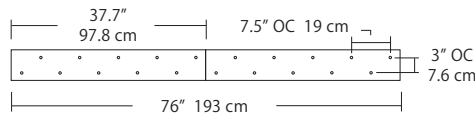

4L (4'x2' / 9 Port)
MSQ-2409-##-4L-##

6L (6'x2' / 25 Port)
MSQ-2425-##-6L-##

Duo

Linear Configurations - See [Duo Linear Configurations](#) section of our website for specification information (#)

6L (6'4"x6" / 10 Port)
MSD-3810-##-6L-##

MPC

- BL** Matte Black
- PC** Pol. Chrome
- WH** White
- SG** Satin Gold
- BZ** Bronze
- SS** Satin Silver

9L (9'6"x6" / 18 Port)
MSD-3818-##-9L-##

Solo

Solo 48" Linear Configuration - See [Solo Linear Configuration](#) section of our website for specific information (#)