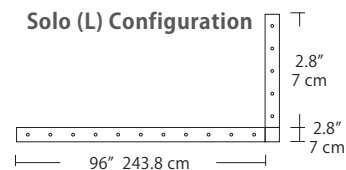

Solo (L) Configuration