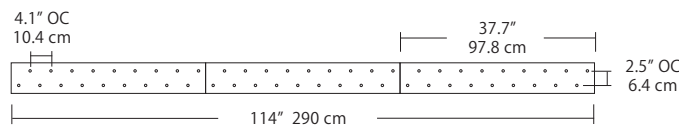

4L (4'x2' / 9 Port)
MSQ-2409-##-4L-##

6L (6'x2' / 25 Port)
MSQ-2425-##-6L-##

Duo

Linear Configurations - See [Duo Linear Configurations](#) section of our website for specification information (#)

6L (6'4"x6" / 10 Port)
MSD-3810-##-6L-##

MPC

- BL** Matte Black
- PC** Pol. Chrome
- WH** White
- SG** Satin Gold
- BZ** Bronze
- SS** Satin Silver

9L (9'6"x6" / 18 Port)
MSD-3818-##-9L-##

Solo

Solo 48" Linear Configuration - See [Solo Linear Configuration](#) section of our website for specific information (#)