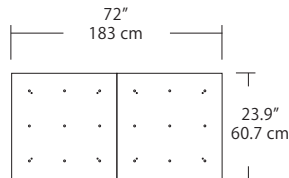

- Screw-in optical acrylic light guide
- Suspends from an 8' adjustable cable
- Damp location rated

Specifications

- Color Rendering Index: 90CRI
- LED Color Temperature: 3000K (standard)
- Lumens: 238 Lm
- Wattage: 4W
- Cable Length: 8' (for longer lengths consult factory)
- For recommended dimmers, see <http://blackjacklighting.com>

Quatro

Square Configurations - See [Quatro Square Configurations](#) section of our website for specification information (#)

4S (4' 2x2 / 9 Port)
MSQ-2409-##-4S-##

6S (6' 3x3 / 25 Port)
MSQ-2425-##-6S-##

4L (4'x2' / 9 Port)
MSQ-2409-##-4L-##

6L (6'x2' / 25 Port)
MSQ-2425-##-6L-##

Duo

Linear Configurations - See [Duo Linear Configurations](#) section of our website for specification information (#)

6L (6'4"x6" / 10 Port)
MSD-3810-##-6L-##