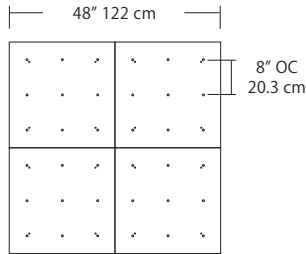

- Screw-in optical acrylic light guide
- Suspends from an 8' adjustable cable
- Damp location rated

Specifications

- Color Rendering Index: 90CRI
- LED Color Temperature: 3000K (standard)
- Lumens: 238 Lm
- Wattage: 4W
- Cable Length: 8' (for longer lengths consult factory)
- For recommended dimmers, see <http://blackjacklighting.com>

For full specifications and ordering information, see blackjacklighting.com

(# symbol indicates additional specification required)

Pendant Mounting	Canopy	Dimensions	End / Side View	Finish Options
SP5	5" Canopy Canopy and driver included with pendant			BL Matte Black PC Pol. Chrome WH White SG Satin Gold BZ Bronze SS Satin Silver
SP2	2.5" Fascia Canopy Canopy included with pendant. Driver sold separately.			BL Matte Black PC Pol. Chrome WH White SG Satin Gold BZ Bronze SS Satin Silver
MPC	24" Multi-Port Square - 9 Port C-MPS-2409-# 24" Multi-Port Square - 25 Port C-MPS-2425-#			BL Matte Black PC Pol. Chrome WH White SG Satin Gold BZ Bronze SS Satin Silver
MPC	38" Multi-Port Rectangle - 10 Port C-MPT-3810-# 38" Multi-Port Rectangle - 18 Port C-MPT-3818-#			BL Matte Black PC Pol. Chrome WH White SG Satin Gold BZ Bronze SS Satin Silver
MPC	22" Multi-Port Linear - 5 Port C-MPL-2205-# 48" Multi-Port Linear - 11 Port C-MPL-4811-#			BL Matte Black PC Pol. Chrome WH White SG Satin Gold BZ Bronze SS Satin Silver
MPC	10" Round - 3 Port C-MPR-1003-# 10" Round - 9 Port C-MPR-1009-#			BL Matte Black PC Pol. Chrome WH White SG Satin Gold BZ Bronze SS Satin Silver
MPC	20" Round - 3 Port C-MPR-2003-# 20" Round - 12 Port C-MPR-2012-#			BL Matte Black PC Pol. Chrome WH White SG Satin Gold BZ Bronze SS Satin Silver
JTA	24" JackTrack #-#-# 48" JackTrack #-#-# 94" JackTrack #-#-#			BL Matte Black WH White

Quatro

Square Configurations - See [Quatro Square Configurations](#) section of our website for specification information (#)

4S (4' 2x2 / 9 Port)
MSQ-2409-##-4S-##

6S (6' 3x3 / 25 Port)
MSQ-2425-##-6S-##