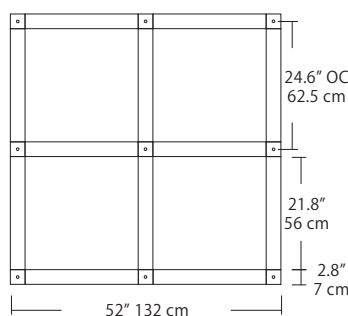

MPC

- **BL** Matte Black
- **PC** Pol. Chrome
- **WH** White
- **SG** Satin Gold
- **BZ** Bronze
- **SS** Satin Silver

Solo 22" Grid Configuration - See [Solo Grid Configuration](#) section of our website for specific information (#)