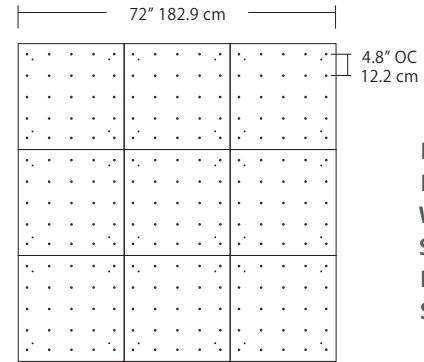

- Screw-in optical acrylic light guide
- Suspends from an 8' adjustable cable
- Damp location rated

Specifications

- Color Rendering Index: 90CRI
- LED Color Temperature: 3000K (standard)
- Lumens: 238 Lm
- Wattage: 4W
- Cable Length: 8' (for longer lengths consult factory)
- For recommended dimmers, see <http://blackjacklighting.com>

For full specifications and ordering information, see blackjacklighting.com

(# symbol indicates additional specification required)

Pendant Mounting	Canopy	Dimensions	End / Side View	Finish Options
SP5	5" Canopy Canopy and driver included with pendant			BL Matte Black PC Pol. Chrome WH White SG Satin Gold BZ Bronze SS Satin Silver
SP2	2.5" Fascia Canopy Canopy included with pendant. Driver sold separately.			BL Matte Black PC Pol. Chrome WH White SG Satin Gold BZ Bronze SS Satin Silver
MPC	24" Multi-Port Square - 9 Port C-MPS-2409-# 24" Multi-Port Square - 25 Port C-MPS-2425-#			BL Matte Black PC Pol. Chrome WH White SG Satin Gold BZ Bronze SS Satin Silver
MPC	38" Multi-Port Rectangle - 10 Port C-MPT-3810-# 38" Multi-Port Rectangle - 18 Port C-MPT-3818-#			BL Matte Black PC Pol. Chrome WH White SG Satin Gold BZ Bronze SS Satin Silver
MPC	22" Multi-Port Linear - 5 Port C-MPL-2205-# 48" Multi-Port Linear - 11 Port C-MPL-4811-#			BL Matte Black PC Pol. Chrome WH White SG Satin Gold BZ Bronze SS Satin Silver
MPC	10" Round - 3 Port C-MPR-1003-# 10" Round - 9 Port C-MPR-1009-#			BL Matte Black PC Pol. Chrome WH White SG Satin Gold BZ Bronze SS Satin Silver
MPC	20" Round - 3 Port C-MPR-2003-# 20" Round - 12 Port C-MPR-2012-#			BL Matte Black PC Pol. Chrome WH White SG Satin Gold BZ Bronze SS Satin Silver
JTA	24" JackTrack #-#-# 48" JackTrack #-#-# 94" JackTrack #-#-#			BL Matte Black WH White

Quatro

Square Configurations - See [Quatro Square Configurations](#) section of our website for specification information (#)

4S (4' 2x2 / 9 Port)
MSQ-2409-##-4S-##

6S (6' 3x3 / 25 Port)
MSQ-2425-##-6S-##