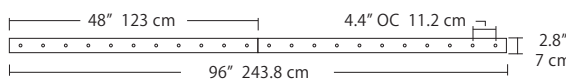

4L (4'x2' / 9 Port)
MSQ-2409-##-4L-##

6L (6'x2' / 25 Port)
MSQ-2425-##-6L-##

Duo

Linear Configurations - See [Duo Linear Configurations](#) section of our website for specification information (#)

6L (6'4"x6" / 10 Port)
MSD-3810-##-6L-##

MPC

- BL** Matte Black
- PC** Pol. Chrome
- WH** White
- SG** Satin Gold
- BZ** Bronze
- SS** Satin Silver

9L (9'6"x6" / 18 Port)
MSD-3818-##-9L-##

Solo

Solo 48" Linear Configuration - See [Solo Linear Configuration](#) section of our website for specific information (#)