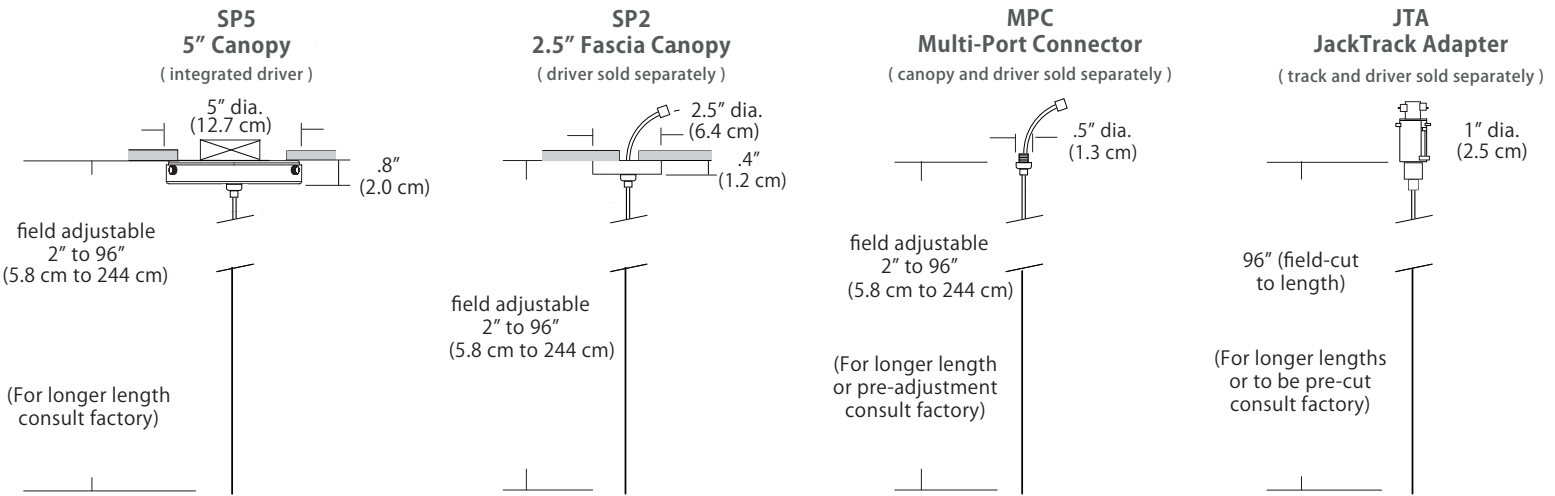

- Screw-in optical acrylic light guide
- Suspends from an 8' adjustable cable
- Damp location rated

Specifications

- Color Rendering Index: 90CRI
- LED Color Temperature: 3000K (standard)
- Lumens: 238 Lm
- Wattage: 4W
- Cable Length: 8' (for longer lengths consult factory)
- For recommended dimmers, see <http://blackjacklighting.com>

Dimensions

Diffuser

ORDERING GUIDE

Category	Series	Diffuser	Size	Finish	Color Temp.	Wattage	Mounting	Length
SP SP Small Pendant	GGL GGL Large White Glass Globe	WH WH White	05 05 5" Diameter	Standard BL Black PC Polished Chrome WH White Special Order BZ Bronze SG Satin Gold SS Satin Silver	30K 27K 2700K 30K 3000K 35K 3500K 40K 4000K (30K Standard)	2W 2Watts/ 90 Lm 3W 3Watts/ 133 Lm (recommended for single pendant application)	SP5 5" Canopy SP2 2.5" Fascia Canopy MPC Multi-Port Connector JTA JackTrack Adapter (See page 2 for mounting information)	96" Standard (Change Length for custom cable length in inches)

Mounting

Mounting  SP5 SP2 MPC JTA	SP5 = 5" canopy with integrated driver (included), attaches to rear of canopy and sits inside ceiling mounted junction box <i>Cable with modular connector attaches to canopy w/ integrated universal driver (120-277V / TRIAC, ELV, 0-10V dimming)</i> SP2 = 2.5" thin profile canopy that attaches flush to a rigid ceiling (driver sold separately) <i>Cable with modular connector (and optional wire harness) attaches to a remote driver</i> MPC = Multi-port connector attaches to any of BlackJack's Multi-Port canopies (canopy and driver sold separately) <i>Cable with modular connector attaches to a driver inside a Multi-Port canopy (driver may be remote)</i> JTA = Adapter connects the pendant in any position along the JackTrack system (track and driver sold separately) <i>Cable is cut to length and inserted in a connector at the bottom of the JackTrack adapter</i>
--	--