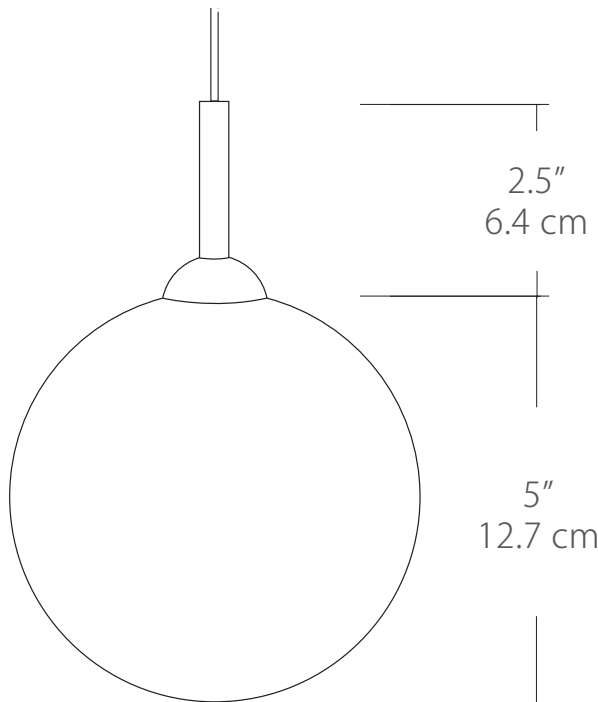

Project:

Type:

Quantity:

Note:

SKU#: SP - GGL - WH - 05 - - - - -

Description

Simple sophistication in a 5" white glass globe pendant.
Complete 360° even illumination for a host of environments.

Features

- Screw-in optical acrylic light guide
- Suspends from an 8' adjustable cable
- Damp location rated

Specifications

- Color Rendering Index: 90CRI
- LED Color Temperature: 3000K (standard)
- Lumens: 238 Lm
- Wattage: 4W
- Cable Length: 8' (for longer lengths consult factory)
- For recommended dimmers, see <http://blackjacklighting.com>

Dimensions

Diffuser

ORDERING GUIDE

Category	Series	Diffuser	Size	Finish	Color Temp.	Wattage	Mounting	Length
SP SP Small Pendant	GGL GGL Large White Glass Globe	WH WH White	05 05 5" Diameter	Standard BL Black PC Polished Chrome WH White Special Order BZ Bronze SG Satin Gold SS Satin Silver	30K 27K 2700K 30K 3000K 35K 3500K 40K 4000K (30K Standard)	2W 2Watts/ 90 Lm 3W 3Watts/ 133 Lm (recommended for single pendant application)	SP5 5" Canopy SP2 2.5" Fascia Canopy MPC Multi-Port Connector JTA JackTrack Adapter (See page 2 for mounting information)	96" Standard (Change Length for custom cable length in inches)