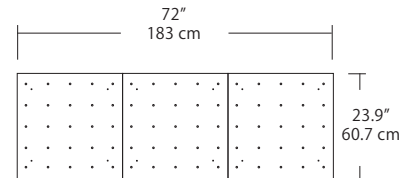

Quatro

Square Configurations - See [Quatro Square Configurations](#) section of our website for specification information (#)

4S (4' 2x2 / 9 Port)
MSQ-2409-##-4S-##

6S (6' 3x3 / 25 Port)
MSQ-2425-##-6S-##

MPC

- BL** Matte Black
- PC** Pol. Chrome
- WH** White
- SG** Satin Gold
- BZ** Bronze
- SS** Satin Silver

Linear Configurations - See [Quatro Linear Configurations](#) section of our website for specification information (#)

4L (4'x2' / 9 Port)
MSQ-2409-##-4L-##

6L (6'x2' / 25 Port)
MSQ-2425-##-6L-##

Duo

Linear Configurations - See [Duo Linear Configurations](#) section of our website for specification information (#)

6L (6'4"x6" / 10 Port)
MSD-3810-##-6L-##

MPC

- BL** Matte Black
- PC** Pol. Chrome
- WH** White
- SG** Satin Gold
- BZ** Bronze
- SS** Satin Silver

9L (9'6"x6" / 18 Port)
MSD-3818-##-9L-##

Solo

Solo 48" Linear Configuration - See [Solo Linear Configuration](#) section of our website for specific information (#)