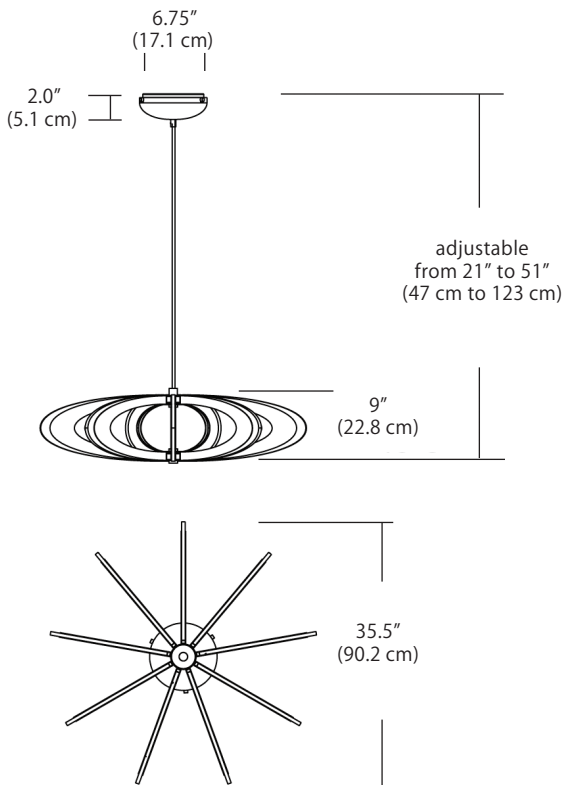

Project:

Type:

Quantity:

Note:

SKU#: IRD- 36C - PC - 27U - 30K

Description

Engineered for superior illumination and striking aesthetics, custom acrylic light guides evenly distribute bright, glare-free light. Includes 42" length adjustable stem kit and 12' cord. Additional stem sections, optional sloped ceiling mount also available.

Features

- Diffused illumination fills the room with light
- Includes 42" length adjustable stem kit and 12' wire length
- Fixture can accept up to four additional stem sections for a maximum stem length of 11'6"
- Driver located in canopy housing
- Hang straight swivel attaches to top of stem
- Damp location rated

Specifications

- Color Rendering Index: 90 CRI
- LED color temperature: 3000K
- Fixture Wattage: 60 W
- Input Voltage: 120-277VAC 50/60Hz
- Delivered Lumens: 3200 Lm
- Dimming: TRIAC, ELV, or 0-10V dimmable
- Fixture weight: 13 lb. (6 kg)
- For recommended dimmers, see <http://blackjacklighting.com>

Options

- Consult ordering guide below for custom options

Dimensions

Winner of the 2017 Lighting For Tomorrow Award in the Decorative Lighting category.
Named one of the "30 Most Innovative Products" for 2018
by Beautiful Kitchens & Baths magazine editors.

ORDERING GUIDE

Family	Size/Type	Finish	Volts/Dimming	Color Temp.
IRD	36C 36C 36" Chandelier	PC PC Polished Chrome	27U 27U 120-277VAC Universal Dimming	30K 30K 3000K

Example: IRD-36C-PC-27U-30K

OPTIONAL ACCESSORIES

24" Additional Stem
Model No: 92002-24- PC (Polished Chrome)