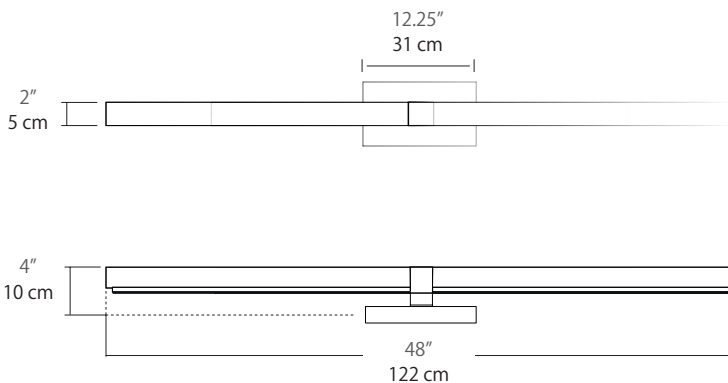

- Stamped Steel construction
- Standard Finish: SN - Satin Nickel
- Frosted acrylic tube diffuser
- Driver located in backplate of fixture
- Damp location rated
- JA8-2016 Listed

Specifications

- Color Rendering Index: 90 CRI
- LED Color Temperature: 3000K (Standard)
- Fixture Wattage: 25W
- Input Voltage: 120 VAC 50/60Hz
- Lumens: 1780 Lm (measured at 3000K)
- Fixture Weight: 5.4 lb. (2.5 kg)
- Deep Backplate: 12.25" x 4.6" x 1.5" (Standard)
- Dimming: Universal (Standard)
- For recommended dimmers, see <http://blackjacklighting.com>

Options

- Available in 2700K, 3000K, 3500K, and 4000K Color Temperatures
- Special Order Paint Finishes: BZ - Bronze, SG - Satin Gold or BL - Matte Black

Dimensions

(Shown above with standard 12.25" x 4.6" x 1.5" blackplate)

Backplates

<p>Backplates</p> <div style="background-color: white; width: 20px; height: 20px; margin: 5px; display: flex; align-items: center; justify-content: center;"> <p>DB</p> </div> <p>DB</p>	<p>Deep Backplate (Standard)</p> <p>Backplate (12.25" H, 4.6" W, 1.3" D) - Driver located inside backplate</p>	<p>Front Plate</p> <p>12.25" / 31.2 cm</p> <p>4.6" / 11.7 cm</p> <p>1.3" / 3.3 cm</p> <p>3.9" / 9.9 cm</p> <p>4.6" / 11.7 cm</p> <p>Driver</p>
--	---	---