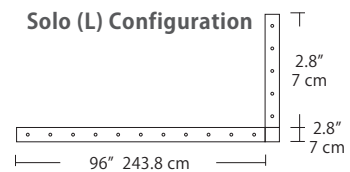

Solo (L) Configuration