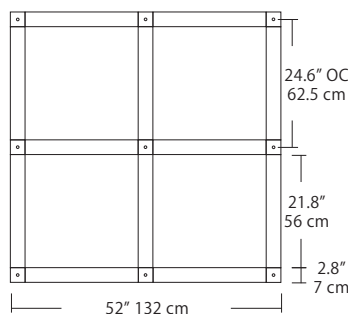

Solo 22" Grid Configuration - See [Solo Grid Configuration](#) section of our website for specific information (#)

MPC