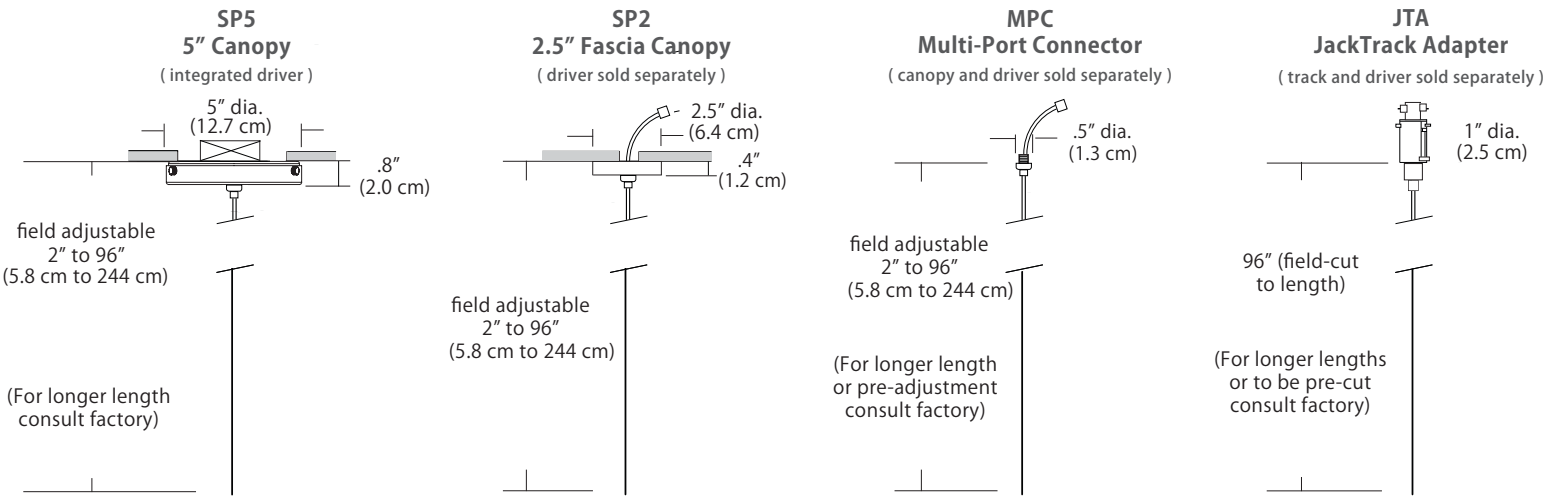

Features

- Screw-in, decorative optical acrylic light guide
- Suspends from an 8' adjustable cable
- Damp location rated

Specifications

- Color Rendering Index: 90CRI
- LED Color Temperature: 3000K (standard)
- Cable Length: 8' (for longer lengths consult factory)
- For recommended dimmers, see <http://blackjacklighting.com>

Wattage

<p>Wattage</p>  <p>2W 3W</p>	<p>2W = 2 Watts / 86 Lumens, recommended for Multi-Port applications (Multi-Port system and JackTrack adapter). 3W = 3 Watts / 133 Lumens, recommended for single pendant applications (5" Canopy and 2.5" Fascia Canopy).</p> <p><i>(Lumens measured at 3000K)</i></p>
--	--

Mounting

<p>Mounting</p>  <p>SP5 SP2 MPC JTA</p>	<p>SP5 = 5" canopy with integrated driver (included), attaches to rear of canopy and sits inside ceiling mounted junction box <i>Cable with modular connector attaches to canopy w/ integrated universal driver (120-277V / TRIAC, ELV, 0-10V dimming)</i></p> <p>SP2 = 2.5" thin profile canopy that attaches flush to a rigid ceiling (driver sold separately) <i>Cable with modular connector (and optional wire harness) attaches to a remote driver</i></p> <p>MPC = Multi-port connector attaches to any of BlackJack's Multi-Port canopies (canopy and driver sold separately) <i>Cable with modular connector attaches to a driver inside a Multi-Port canopy (driver may be remote)</i></p> <p>JTA = Adapter connects the pendant in any position along the JackTrack system (track and driver sold separately) <i>Cable is cut to length and inserted in a connector at the bottom of the JackTrack adapter</i></p>
---	---