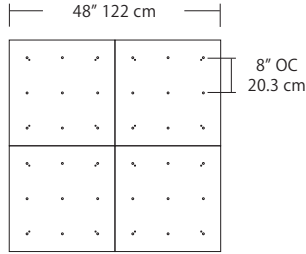

For full specifications and ordering information, see blackjacklighting.com

(# symbol indicates additional specification required)

System	Pendant Mounting	Configuration Examples	Finish Options

Quatro

Square Configurations - See [Quatro Square Configurations](#) section of our website for specification information (#)

4S (4' 2x2 / 9 Port)
MSQ-2409-##-4S-##

6S (6' 3x3 / 25 Port)
MSQ-2425-##-6S-##