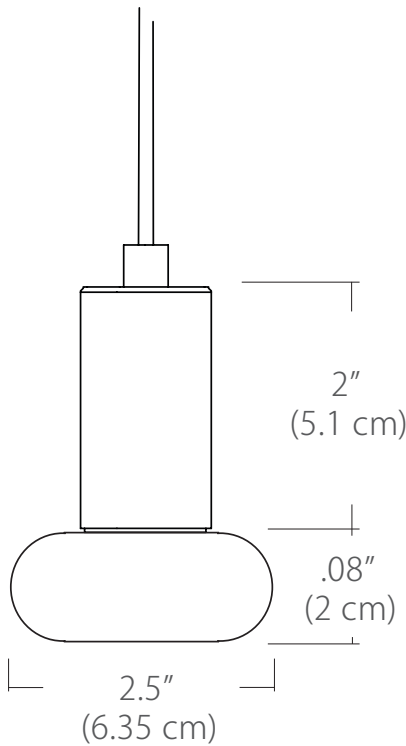

Project: _____ Type: _____ Quantity: _____
 Note: _____ SKU#: SP - LGD - MU - 02 - _____ - _____ - _____ - _____ - _____

Description

Unique in both form and function, the Mushroom pendant features a round clear acrylic diffuser with a frosted concave impression. Light from the integrated LED source creates even distribution through the diffuser and a playful glow in any space.

Features

- Screw-in, decorative optical acrylic light guide
- Suspends from an 8' adjustable cable
- Damp location rated

Specifications

- Color Rendering Index: 90CRI
- LED Color Temperature: 3000K (standard)
- Cable Length: 8' (for longer lengths consult factory)
- For recommended dimmers, see <http://blackjacklighting.com>

Dimensions

Diffuser

ORDERING GUIDE

Category	Series	Diffuser	Size	Finish	Color Temp.	Wattage	Mounting	Length
SP	LGD	MU	02		30K			
SP Small Pendant	LGD Light Guide	MU Mushroom	02 2.5" Height	Standard BL Black PC Polished Chrome WH White Special Order BZ Bronze SG Satin Gold SS Satin Silver	27K 2700K 30K 3000K 35K 3500K 40K 4000K (30K Standard)	2W 2Watts / 86 Lm 3W 3Watts / 133 Lm (recommended for single pendant application)	SP5 5" Canopy SP2 2.5" Fascia Canopy MPC Multi-Port Connector JTA JackTrack Adapter	96" Standard (Change Length for custom cable length in inches)
Example: SP-LGD-MU-02-BL-30K-2W-SP5-96								