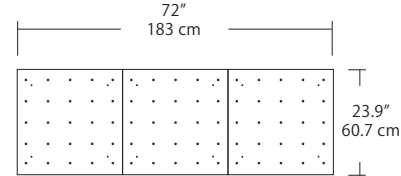

Quatro

Square Configurations - See [Quatro Square Configurations](#) section of our website for specification information (#)

4S (4' 2x2 / 9 Port)
MSQ-2409-##-4S-##

6S (6' 3x3 / 25 Port)
MSQ-2425-##-6S-##

4L (4'x2' / 9 Port)
MSQ-2409-##-4L-##

6L (6'x2' / 25 Port)
MSQ-2425-##-6L-##

Duo

Linear Configurations - See [Duo Linear Configurations](#) section of our website for specification information (#)

6L (6'4"x6" / 10 Port)
MSD-3810-##-6L-##