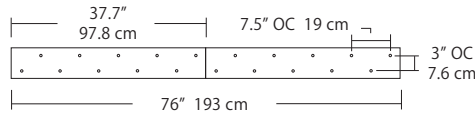

4L (4'x2' / 9 Port)
MSQ-2409-##-4L-##

6L (6'x2' / 25 Port)
MSQ-2425-##-6L-##

Duo

Linear Configurations - See [Duo Linear Configurations](#) section of our website for specification information (#)

6L (6'4"x6" / 10 Port)
MSD-3810-##-6L-##

MPC

- BL** Matte Black
- PC** Pol. Chrome
- WH** White
- SG** Satin Gold
- BZ** Bronze
- SS** Satin Silver

9L (9'6"x6" / 18 Port)
MSD-3818-##-9L-##

Solo

Solo 48" Linear Configuration - See [Solo Linear Configuration](#) section of our website for specific information (#)