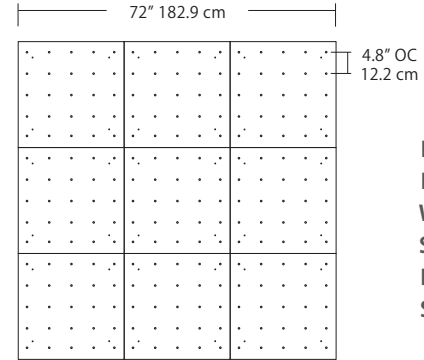

For full specifications and ordering information, see blackjacklighting.com

(# symbol indicates additional specification required)

System	Pendant Mounting	Configuration Examples	Finish Options

Quatro

Square Configurations - See [Quatro Square Configurations](#) section of our website for specification information (#)

4S (4' 2x2 / 9 Port)
MSQ-2409-##-4S-##

6S (6' 3x3 / 25 Port)
MSQ-2425-##-6S-##

MPC

- **BL** Matte Black
- **PC** Pol. Chrome
- **WH** White
- **SG** Satin Gold
- **BZ** Bronze
- **SS** Satin Silver

Linear Configurations - See [Quatro Linear Configurations](#) section of our website for specification information (#)

4L (4'x2' / 9 Port)
MSQ-2409-##-4L-##

6L (6'x2' / 25 Port)
MSQ-2425-##-6L-##

Duo

Linear Configurations - See [Duo Linear Configurations](#) section of our website for specification information (#)

6L (6'4"x6" / 10 Port)
MSD-3810-##-6L-##

MPC

- **BL** Matte Black
- **PC** Pol. Chrome
- **WH** White
- **SG** Satin Gold
- **BZ** Bronze
- **SS** Satin Silver

9L (9'6"x6" / 18 Port)
MSD-3818-##-9L-##

Solo

Solo 48" Linear Configuration - See [Solo Linear Configuration](#) section of our website for specific information (#)

Solo (L) Configuration

Solo 22" Grid Configuration - See [Solo Grid Configuration](#) section of our website for specific information (#)

MPC

Solo 48" Grid Configuration

- **BL** Matte Black
- **PC** Pol. Chrome
- **WH** White
- **SG** Satin Gold
- **BZ** Bronze
- **SS** Satin Silver