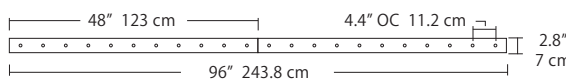

4L (4'x2' / 9 Port)
MSQ-2409-##-4L-##

6L (6'x2' / 25 Port)
MSQ-2425-##-6L-##

Duo

Linear Configurations - See [Duo Linear Configurations](#) section of our website for specification information (#)

6L (6'4"x6" / 10 Port)
MSD-3810-##-6L-##

MPC

- BL** Matte Black
- PC** Pol. Chrome
- WH** White
- SG** Satin Gold
- BZ** Bronze
- SS** Satin Silver

9L (9'6"x6" / 18 Port)
MSD-3818-##-9L-##

Solo

Solo 48" Linear Configuration - See [Solo Linear Configuration](#) section of our website for specific information (#)

Solo (L) Configuration

Solo 22" Grid Configuration - See [Solo Grid Configuration](#) section of our website for specific information (#)

MPC

Solo 48" Grid Configuration

- BL** Matte Black
- PC** Pol. Chrome
- WH** White
- SG** Satin Gold
- BZ** Bronze
- SS** Satin Silver