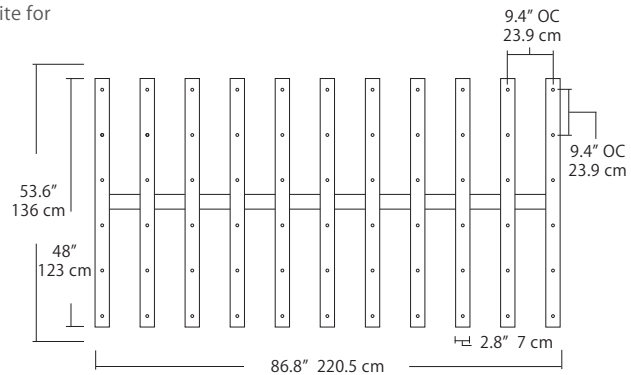

Features

- Screw-in, decorative optical acrylic light guide
- Suspends from an 8' adjustable cable
- Damp location rated

Specifications

- Color Rendering Index: 90CRI
- LED Color Temperature: 3000K (standard)
- Cable Length: 8' (for longer lengths consult factory)
- For recommended dimmers, see <http://blackjacklighting.com>

MPC

- BL** Matte Black
- PC** Pol. Chrome
- WH** White
- SG** Satin Gold
- BZ** Bronze
- SS** Satin Silver

9L (9'6"x6" / 18 Port)
MSD-3818-##-9L-##

Solo

Solo 48" Linear Configuration - See [Solo Linear Configuration](#) section of our website for specific information (#)

Solo (L) Configuration

Solo 22" Grid Configuration - See [Solo Grid Configuration](#) section of our website for specific information (#)

MPC

Solo 48" Grid Configuration

- BL** Matte Black
- PC** Pol. Chrome
- WH** White
- SG** Satin Gold
- BZ** Bronze
- SS** Satin Silver