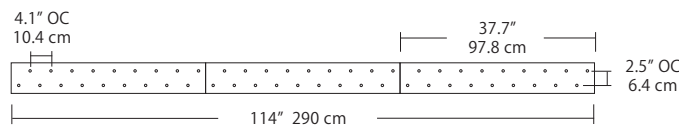

4L (4'x2' / 9 Port)
MSQ-2409-##-4L-##

6L (6'x2' / 25 Port)
MSQ-2425-##-6L-##

Duo

Linear Configurations - See [Duo Linear Configurations](#) section of our website for specification information (#)

6L (6'4"x6" / 10 Port)
MSD-3810-##-6L-##

MPC

- BL** Matte Black
- PC** Pol. Chrome
- WH** White
- SG** Satin Gold
- BZ** Bronze
- SS** Satin Silver

9L (9'6"x6" / 18 Port)
MSD-3818-##-9L-##

Solo

Solo 48" Linear Configuration - See [Solo Linear Configuration](#) section of our website for specific information (#)