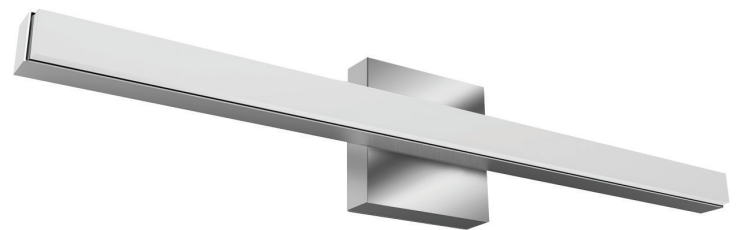

Project:

Type:

Quantity:

Note:

SKU#: NAN - 48V -   -   - 30K - DB

Description

Nano vanity lights represent extraordinary value. The super-efficient LED light source inside the minimal geometric form illuminates the white frosted acrylic diffuser.

Features

- Stamped steel construction
- Frosted acrylic extruded diffuser
- Rear-mounted driver fits inside standard 4" junction box
- Damp location rated
- JA8-2016 listed

QUICK SHIP | AVAILABLE IN 2 WEEKS

Deep Backplate
Polished Chrome or Satin Silver
12T Triac
Option Only

Specifications

- Color Rendering Index: 90CRI
- LED Color Temperature: 3000K (standard)
- Fixture Wattage: 39W
- Input Voltage: 120VAC 50/60Hz
- Delivered Lumens: 2932 Lm (measured at 3000K)
- Fixture Weight: 8.15lb (3.7kg)
- Backplate: 4.6" x 10.75" x 1.0"
- Dimming: TRIAC dimmable
- For recommended dimmers, see <http://blackjacklighting.com>

Options

- Upgradable to 120-277V input driver with Universal Dimming
- Available in 2700K, 3000K, 3500K, and 4000K Color Temperatures
- Standard Finishes: PC - Polished Chrome, SN - Satin Nickel
- Special Order Paint Finishes: BL - Matte Black, BZ - Bronze, SG - Satin Gold, or Satin Silver

Dimensions

NAN-48V-PC-12T-30K-SO-DB

ORDERING GUIDE

Family

Size

Finish

Volts/Dimming

Color Temp.

Backplate

NAN

48V

Standard
SN Satin Nickel
Special Order
BL Matte Black
BZ Bronze
SG Satin Gold

Standard
12T 120VAC TRIAC Dimming
Only (All Backplates)
Special Order
27U 120-277VAC
Universal Dimming
(Deep Backplate Only)

30K
30K 3000K (Default)
27K 2700K
35K 3500K
40K 4000K

DB Deep Backplate (Standard)
(Driver located in backplate)

Example: NAN-48V-PC-12T-30K-DB