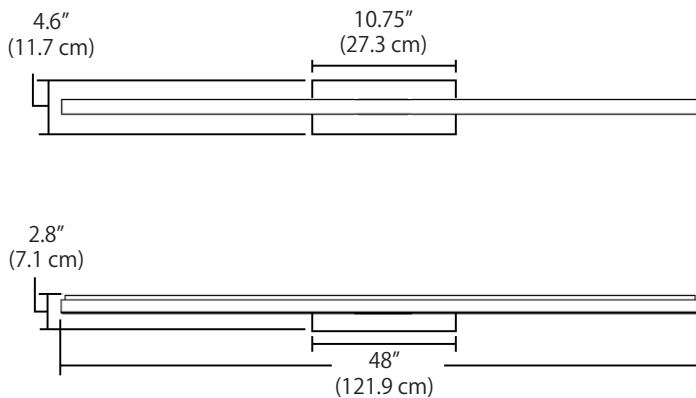

Project:

Type:

Quantity:

Note:

SKU#: NAN - 48V -   -   - 30K - DB

Description

Nano vanity lights represent extraordinary value. The super-efficient LED light source inside the minimal geometric form illuminates the white frosted acrylic diffuser.

Features

- Stamped steel construction
- Frosted acrylic extruded diffuser
- Rear-mounted driver fits inside standard 4" junction box
- Damp location rated
- JA8-2016 listed

QUICK SHIP | AVAILABLE IN 2 WEEKS

Deep Backplate
Polished Chrome or Satin Silver
12T Triac
Option Only

Specifications

- Color Rendering Index: 90CRI
- LED Color Temperature: 3000K (standard)
- Fixture Wattage: 39W
- Input Voltage: 120VAC 50/60Hz
- Delivered Lumens: 2932 Lm (measured at 3000K)
- Fixture Weight: 8.15lb (3.7kg)
- Backplate: 4.6" x 10.75" x 1.0"
- Dimming: TRIAC dimmable
- For recommended dimmers, see <http://blackjacklighting.com>

Options

- Upgradable to 120-277V input driver with Universal Dimming
- Available in 2700K, 3000K, 3500K, and 4000K Color Temperatures
- Standard Finishes: PC - Polished Chrome, SN - Satin Nickel
- Special Order Paint Finishes: BL - Matte Black, BZ - Bronze, SG - Satin Gold, or Satin Silver

Dimensions

NAN-48V-PC-12T-30K-SO-DB

ORDERING GUIDE

Family

Size

Finish

Volts/Dimming

Color Temp.

Backplate

NAN

48V

Standard
SN Satin Nickel
Special Order
BL Matte Black
BZ Bronze
SG Satin Gold

Standard
12T 120VAC TRIAC Dimming
Only (All Backplates)
Special Order
27U 120-277VAC
Universal Dimming
(Deep Backplate Only)

30K
30K 3000K (Default)
27K 2700K
35K 3500K
40K 4000K

DB Deep Backplate (Standard)
(Driver located in backplate)

Example: NAN-48V-PC-12T-30K-DB