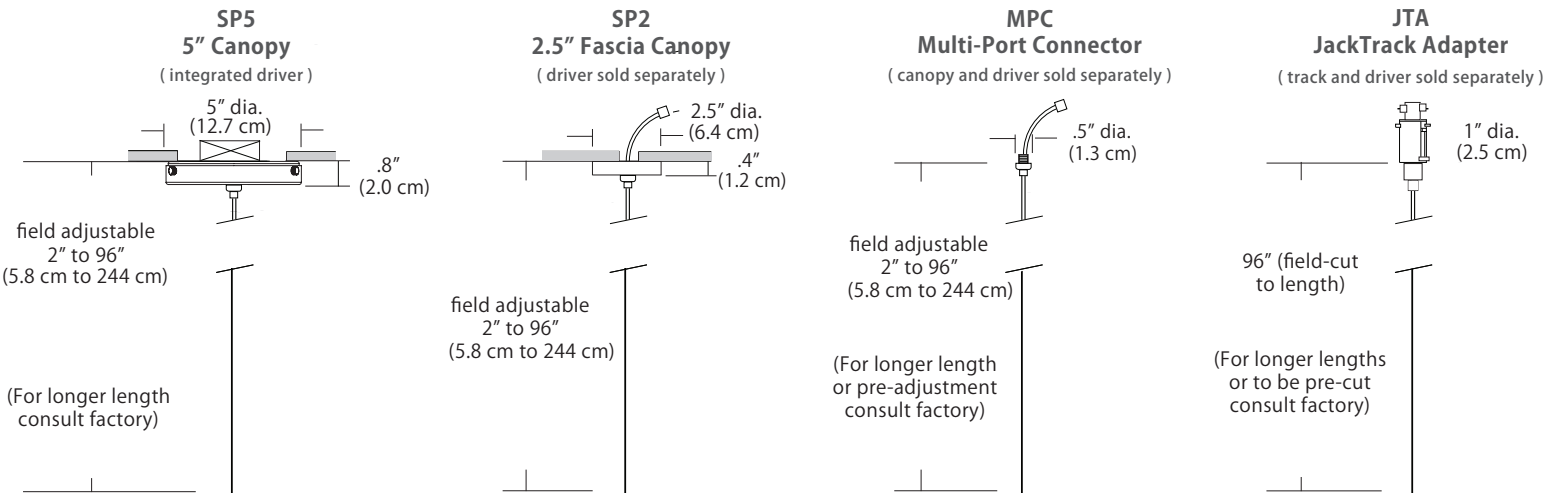

Features

- Aluminum extruded housing
- Available with screw-in reflector or optical acrylic light guide diffusers
- Damp location rated

Specifications

- Color Rendering Index: 90CRI
- LED Color Temperature: 3000K (standard)
- Input Voltage: 120–270VAC 50/60Hz
- Fixture Wattage: 5W
- Delivered Lumens: 387 Lm
- Cable Length: 8' (for longer lengths consult factory)
- For recommended dimmers, see <http://blackjacklighting.com>

Mounting

Mounting  SP5 SP2 MPC JTA	<p>SP5 = 5" canopy with integrated driver (included), attaches to rear of canopy and sits inside ceiling mounted junction box <i>Cable with modular connector attaches to canopy w/ integrated universal driver (120-277V / TRIAC, ELV, 0-10V dimming)</i></p> <p>SP2 = 2.5" thin profile canopy that attaches flush to a rigid ceiling (driver sold separately) <i>Cable with modular connector (and optional wire harness) attaches to a remote driver</i></p> <p>MPC = Multi-port connector attaches to any of BlackJack's Multi-Port canopies (canopy and driver sold separately) <i>Cable with modular connector attaches to a driver inside a Multi-Port canopy (driver may be remote)</i></p> <p>JTA = Adapter connects the pendant in any position along the JackTrack system (track and driver sold separately) <i>Cable is cut to length and inserted in a connector at the bottom of the JackTrack adapter</i></p>
--	---

Max Cable Length

Length  96" (Standard) Custom	96" (Standard) (Change Length for custom cable length, in inches) <i>Factory pre-configuration of cable length is available. Consult factory for details.</i>
--	--