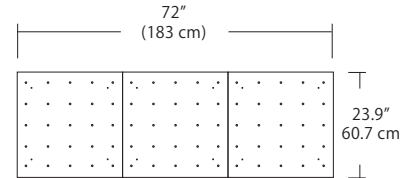

Quatro

Square Configurations - See [Quatro Square Configurations](#) section of our website for specification information (#)

4S (4' 2x2 / 9 Port)
MSQ-2409-##-4S-##

6S (6' 3x3 / 25 Port)
MSQ-2425-##-6S-##

MPC

- BL Matte Black
- PC Pol. Chrome
- WH White
- SG Satin Gold
- BZ Bronze
- SS Satin Silver

Linear Configurations - See [Quatro Linear Configurations](#) section of our website for specification information (#)

4L (4'x2' / 9 Port)
MSQ-2409-##-4L-##

6L (6'x2' / 25 Port)
MSQ-2425-##-6L-##

Duo

Linear Configurations - See [Duo Linear Configurations](#) section of our website for specification information (#)

6L (6'4"x6" / 10 Port)
MSD-3810-##-6L-##

MPC

- BL Matte Black
- PC Pol. Chrome
- WH White
- SG Satin Gold
- BZ Bronze
- SS Satin Silver

9L (9'6"x6" / 18 Port)
MSD-3818-##-9L-##

Solo

Solo 48" Linear Configuration - See [Solo Linear Configuration](#) section of our website for specific information (#)