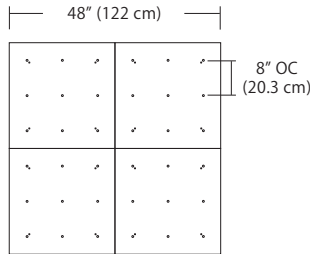

For full specifications and ordering information, see blackjacklighting.com

(# symbol indicates additional specification required)

System	Pendant Mounting	Configuration Examples	Finish Options

Quatro

Square Configurations - See [Quatro Square Configurations](#) section of our website for specification information (#)

4S (4' 2x2 / 9 Port)
MSQ-2409-##-4S-##