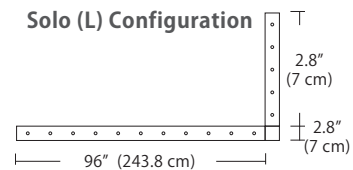

Solo (L) Configuration