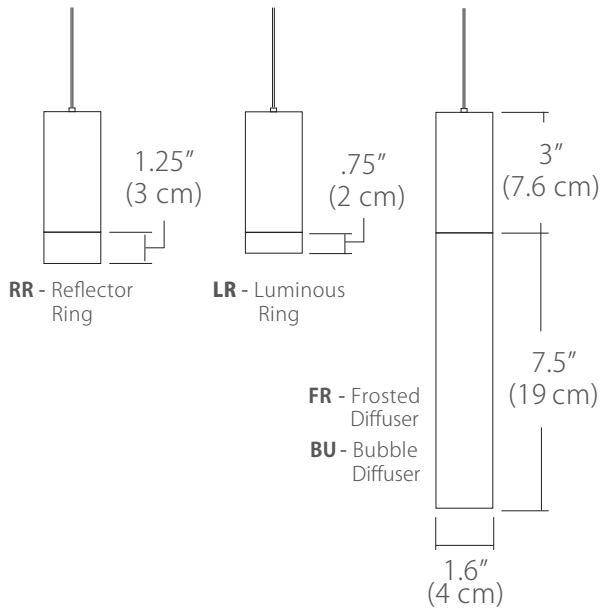

Project: _____ Type: _____ Quantity: _____
 Note: _____ SKU#: SP - NVS - - 02 - - - 5W - -

Description

The Novo Short pendant is a simple geometric cylindrical form. Executed in aluminum, this pendant uses an integrated LED light source, and offers a choice of optical light guide diffusers. Even light distribution in all directions.

Features

- Aluminum extruded housing
- Available with screw-in reflector or optical acrylic light guide diffusers
- Damp location rated

Specifications

- Color Rendering Index: 90CRI
- LED Color Temperature: 3000K (standard)
- Input Voltage: 120–270VAC 50/60Hz
- Fixture Wattage: 5W
- Delivered Lumens: 387 Lm
- Cable Length: 8' (for longer lengths consult factory)
- For recommended dimmers, see <http://blackjacklighting.com>

Dimensions

Diffusers

ORDERING GUIDE

Category	Series	Diffuser	Size	Finish	Color Temp.	Wattage	Mounting	Length
SP	NVS		02		30K	5W		
SP Small Pendant	NVS Novo Short	LR .75"H Luminous Ring RR 1.25H Reflector Ring FR 7.5" Frosted BU 7.5" Bubble	02 2" Diameter	Standard BL Black PC Polished Chrome WH White Special Order BZ Bronze SG Satin Gold SS Satin Silver	27K 2700K 30K 3000K 35K 3500K 40K 4000K	5W 5 Watts/400 Lm	SP5 5" Canopy SP2 2.5" Fascia Canopy MPC Multi-Port Connector JTA JackTrack Adapter	96" Standard (Change Length for custom cable length in inches)
Example: SP-NVS-BU-02-BL-30K-5W-SP5-96						(30K Standard)	(See page 2 for mounting information)	

MPC

- BL Matte Black
- PC Pol. Chrome
- WH White
- SG Satin Gold
- BZ Bronze
- SS Satin Silver

9L (9'6"x6" / 18 Port)
MSD-3818-##-9L-##

Solo

Solo 48" Linear Configuration - See [Solo Linear Configuration](#) section of our website for specific information (#)