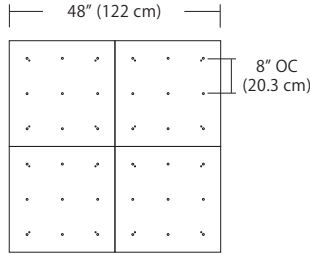

For full specifications and ordering information, see blackjacklighting.com

(# symbol indicates additional specification required)

System	Pendant Mounting	Configuration Examples	Finish Options

Quatro

Square Configurations - See [Quatro Square Configurations](#) section of our website for specification information (#)

4S (4' 2x2' / 9 Port)
MSQ-2409-##-4S-##

6S (6' 3x3 / 25 Port)
MSQ-2425-##-6S-##