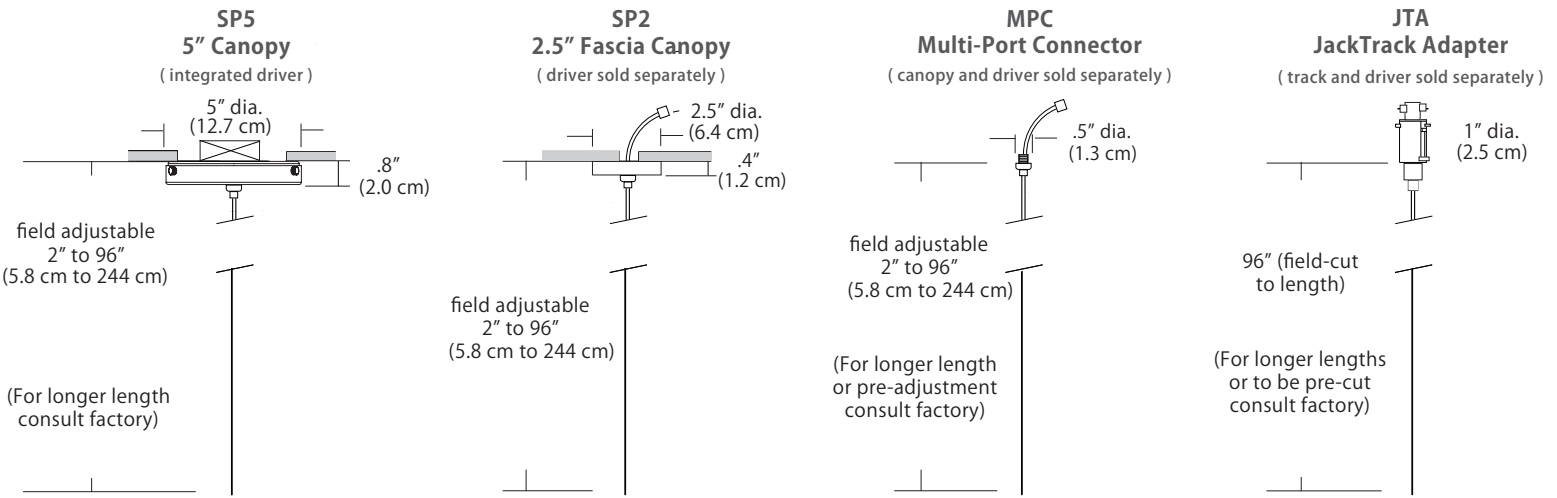

Wattage

Wattage  5W	5W = 5 Watts / 368 Lumens <i>(Lumens measured at 3000K)</i>
---	---

Mounting

Mounting  SP5 SP2 MPC JTA	<p>SP5 = 5" canopy with integrated driver (included), attaches to rear of canopy and sits inside ceiling mounted junction box <i>Cable with modular connector attaches to canopy w/ integrated universal driver (120-277V / TRIAC, ELV, 0-10V dimming)</i></p> <p>SP2 = 2.5" thin profile canopy that attaches flush to a rigid ceiling (driver sold separately) <i>Cable with modular connector (and optional wire harness) attaches to a remote driver</i></p> <p>MPC = Multi-port connector attaches to any of BlackJack's Multi-Port canopies (canopy and driver sold separately) <i>Cable with modular connector attaches to a driver inside a Multi-Port canopy (driver may be remote)</i></p> <p>JTA = Adapter connects the pendant in any position along the JackTrack system (track and driver sold separately) <i>Cable is cut to length and inserted in a connector at the bottom of the JackTrack adapter</i></p>
--	---

Max Cable Length

Length  96" (Standard) Custom	96" (Standard) (Change Length for custom cable length, in inches) <i>Factory pre-configuration of cable length is available. Consult factory for details.</i>
--	--