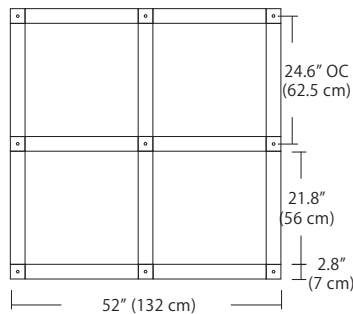

Solo 22" Grid Configuration - See [Solo Grid Configuration](#) section of our website for specific information (#)

MPC