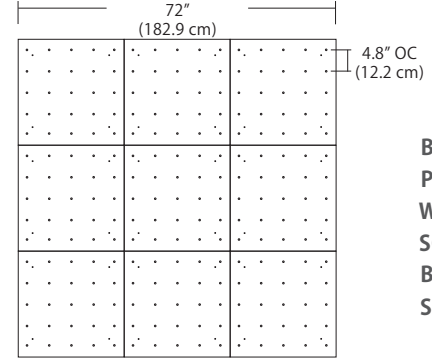

For full specifications and ordering information, see blackjacklighting.com

(# symbol indicates additional specification required)

System	Pendant Mounting	Configuration Examples	Finish Options

Quatro

Square Configurations - See [Quatro Square Configurations](#) section of our website for specification information (#)

4S (4' 2x2' / 9 Port)
MSQ-2409-##-4S-##

6S (6' 3x3 / 25 Port)
MSQ-2425-##-6S-##

MPC

- BL Matte Black
- PC Pol. Chrome
- WH White
- SG Satin Gold
- BZ Bronze
- SS Satin Silver

Linear Configurations - See [Quatro Linear Configurations](#) section of our website for specification information (#)

4L (4'x2' / 9 Port)
MSQ-2409-##-4L-##

6L (6'x2' / 25 Port)
MSQ-2425-##-6L-##

Duo

Linear Configurations - See [Duo Linear Configurations](#) section of our website for specification information (#)

6L (6'4"x6" / 10 Port)
MSD-3810-##-6L-##

MPC

- BL Matte Black
- PC Pol. Chrome
- WH White
- SG Satin Gold
- BZ Bronze
- SS Satin Silver

9L (9'6"x6" / 18 Port)
MSD-3818-##-9L-##

Solo

Solo 48" Linear Configuration - See [Solo Linear Configuration](#) section of our website for specific information (#)

Solo (L) Configuration

Solo 22" Grid Configuration - See [Solo Grid Configuration](#) section of our website for specific information (#)

MPC

Solo 48" Grid Configuration

- BL Matte Black
- PC Pol. Chrome
- WH White
- SG Satin Gold
- BZ Bronze
- SS Satin Silver