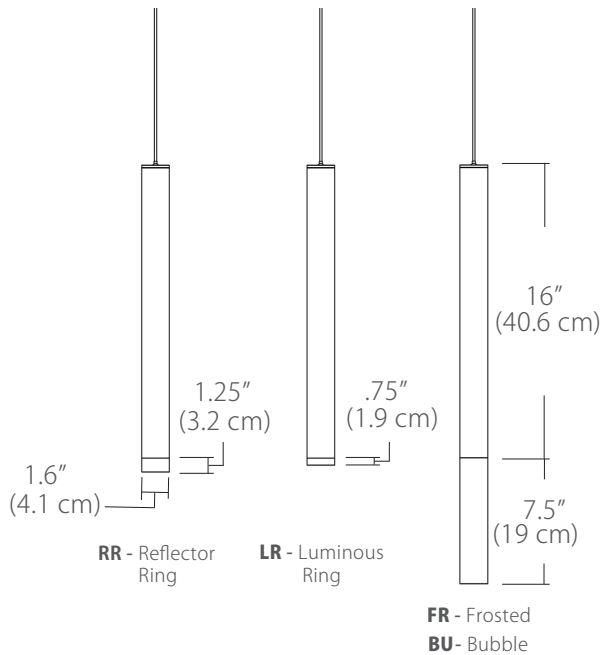

Project: _____ Type: _____ Quantity: _____
 Note: _____ SKU#: SP - NVT - 02 - 5W - _____

Description

The Novo Tall 16" pendant is a simple geometric cylindrical form. Executed in aluminum, this pendant uses an integrated LED light source, and offers a choice of optical light guide diffusers. Even light distribution in all directions.

Specifications

- Color Rendering Index: 90CRI
- LED Color Temperature: 3000K (standard)
- Input Voltage: 120–270VAC 50/60Hz
- Fixture Wattage: 5W
- Delivered Lumens: 368 Lm
- Cable Length: 8' (for longer lengths consult factory)
- For recommended dimmers, see <http://blackjacklighting.com>

Dimensions

Diffusers

ORDERING GUIDE

Category	Series	Diffuser	Size	Finish	Color Temp.	Wattage	Mounting	Length
SP	NVT		02		30K	5W		
SP Small Pendant	NVT Novo Tall 16"	LR .75"H Luminous Ring RR 1.25"H Reflector Ring FR 7.5" Frosted BU 7.5" Bubble	02 2" Diameter	Standard BL Black PC Polished Chrome WH White Special Order BZ Bronze SG Satin Gold SS Satin Silver	27K 2700K 30K 3000K 35K 3500K 40K 4000K (30K Standard)	5W 5 Watts / 368 Lm	SP5 5" Canopy SP2 2.5" Fascia Canopy MPC Multi-Port Connector JTA JackTrack Adapter	96" Standard (Change Length for custom cable length in inches)

MPC

- BL Matte Black
- PC Pol. Chrome
- WH White
- SG Satin Gold
- BZ Bronze
- SS Satin Silver

9L (9'6"x6" / 18 Port)
MSD-3818-##-9L-##

Solo

Solo 48" Linear Configuration - See [Solo Linear Configuration](#) section of our website for specific information (#)