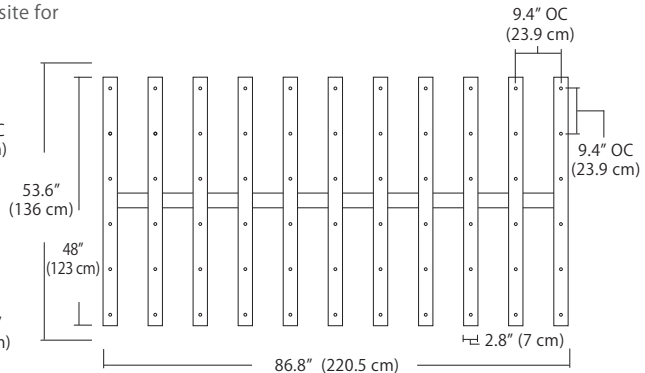

4L (4'x2' / 9 Port)
MSQ-2409-##-4L-##

6L (6'x2' / 25 Port)
MSQ-2425-##-6L-##

Duo

Linear Configurations - See [Duo Linear Configurations](#) section of our website for specification information (#)

6L (6'4"x6" / 10 Port)
MSD-3810-##-6L-##

MPC

- BL Matte Black
- PC Pol. Chrome
- WH White
- SG Satin Gold
- BZ Bronze
- SS Satin Silver

9L (9'6"x6" / 18 Port)
MSD-3818-##-9L-##

Solo

Solo 48" Linear Configuration - See [Solo Linear Configuration](#) section of our website for specific information (#)

Solo (L) Configuration

Solo 22" Grid Configuration - See [Solo Grid Configuration](#) section of our website for specific information (#)

MPC

Solo 48" Grid Configuration

- BL Matte Black
- PC Pol. Chrome
- WH White
- SG Satin Gold
- BZ Bronze
- SS Satin Silver