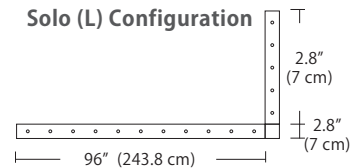

Solo (L) Configuration