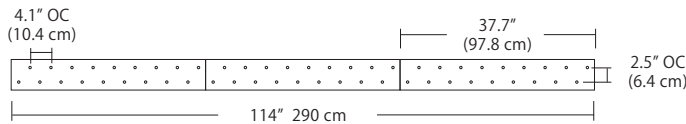

4L (4'x2' / 9 Port)
MSQ-2409-##-4L-##

6L (6'x2' / 25 Port)
MSQ-2425-##-6L-##

Duo

Linear Configurations - See [Duo Linear Configurations](#) section of our website for specification information (#)

6L (6'4"x6" / 10 Port)
MSD-3810-##-6L-##

MPC

- BL Matte Black
- PC Pol. Chrome
- WH White
- SG Satin Gold
- BZ Bronze
- SS Satin Silver

9L (9'6"x6" / 18 Port)
MSD-3818-##-9L-##

Solo

Solo 48" Linear Configuration - See [Solo Linear Configuration](#) section of our website for specific information (#)