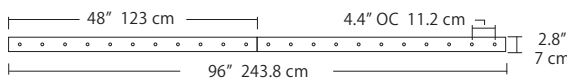

4L (4'x2' / 9 Port)
MSQ-2409-#-#-4L-#-#

6L (6'x2' / 25 Port)
MSQ-2425-#-#-6L-#-#

Duo

Linear Configurations - See [Duo Linear Configurations](#) section of our website for specification information (#)

6L (6'4"x6" / 10 Port)
MSD-3810-#-#-6L-#-#

MPC

- BL** Matte Black
- PC** Pol. Chrome
- WH** White
- SG** Satin Gold
- BZ** Bronze
- SS** Satin Silver

9L (9'6"x6" / 18 Port)
MSD-3818-#-#-9L-#-#

Solo

Solo 48" Linear Configuration - See [Solo Linear Configuration](#) section of our website for specific information (#)