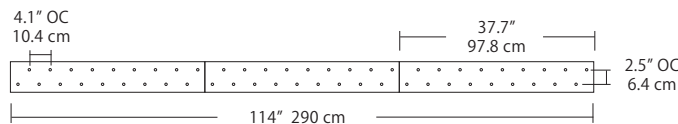

4L (4'x2' / 9 Port)
MSQ-2409-#-#-4L-#-#

6L (6'x2' / 25 Port)
MSQ-2425-#-#-6L-#-#

Duo

Linear Configurations - See [Duo Linear Configurations](#) section of our website for specification information (#)

6L (6'4"x6" / 10 Port)
MSD-3810-#-#-6L-#-#

MPC

- BL** Matte Black
- PC** Pol. Chrome
- WH** White
- SG** Satin Gold
- BZ** Bronze
- SS** Satin Silver

9L (9'6"x6" / 18 Port)
MSD-3818-#-#-9L-#-#

Solo

Solo 48" Linear Configuration - See [Solo Linear Configuration](#) section of our website for specific information (#)