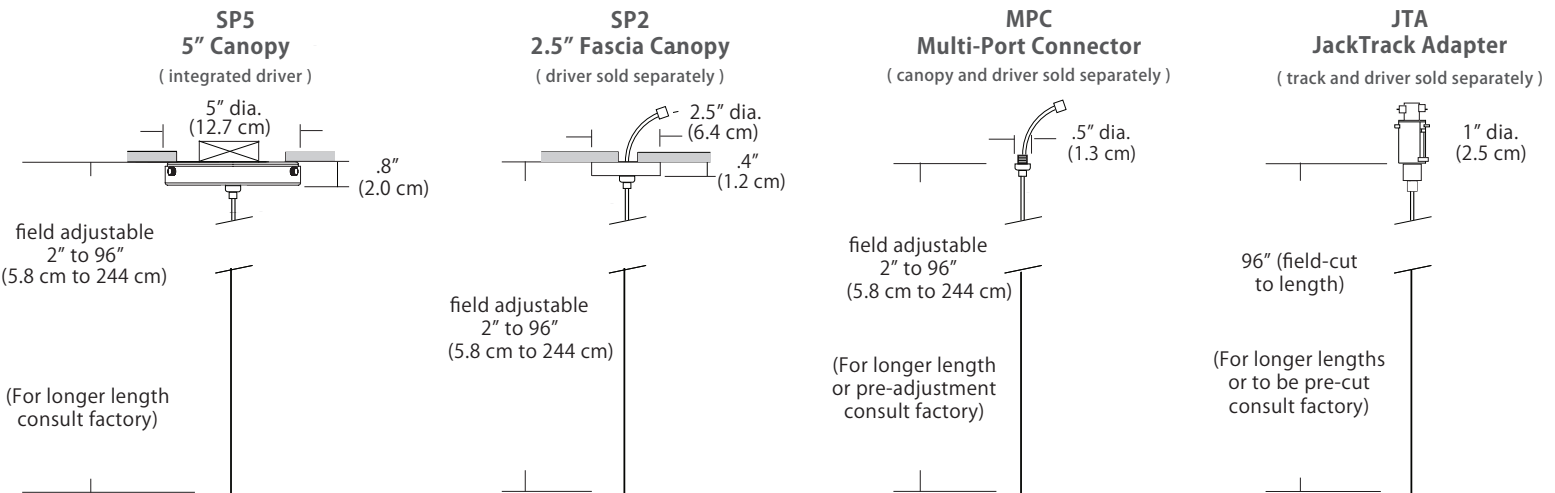

Specifications

- Color Rendering Index: 90CRI
- LED Color Temperature: 3000K (standard)
- Lumens: 2071 Lumens
- Fixture Wattage: 23W
- Cable Length: 12' (see page 2 for details; custom lengths available)
- Fixture Weight: 7.1 lb (3.22 kg)
- For recommended dimmers see <http://blackjacklighting.com>

Max Cable Length

| | |
|---|--|
| Length  144" (Standard) Custom Length | 144" (Standard) (Change Length for custom cable length, in inches) <i>Factory pre-configuration of cable length is available. Consult factory for details.</i> |
|---|--|