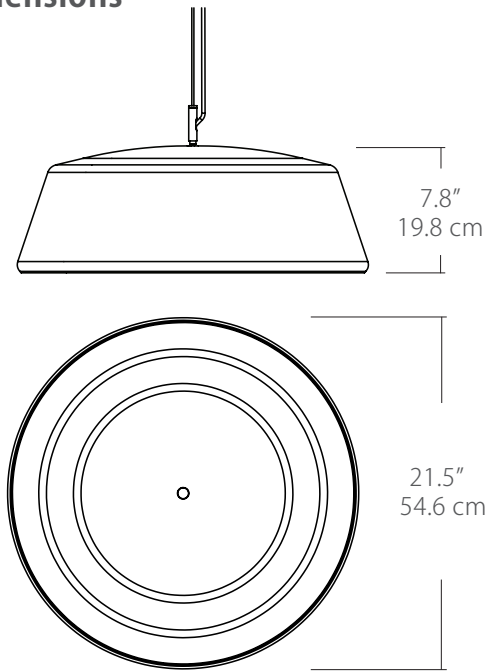

Project: _____ Type: _____ Quantity: _____
Note: _____ SKU#: SP - FR - 20 - _____ - _____ - 23W - _____ - _____

Description

Classic tapered form with playful additions of color and scale. Quality illumination delivered via integrated highly-efficient LEDs.

Features

- Suspends from an 12' adjustable cable
- Integrated LED light kit with glass diffuser comes with a 12' black power cord.
- Spun aluminum construction with a powder coated paint finish
- Damp location rated

Specifications

- Color Rendering Index: 90CRI
- LED Color Temperature: 3000K (standard)
- Lumens: 2071 Lumens
- Fixture Wattage: 23W
- Cable Length: 12' (see page 2 for details; custom lengths available)
- Fixture Weight: 7.1 lb (3.22 kg)
- For recommended dimmers see <http://blackjacklighting.com>

Options

- Color Temperature: 2700K, 3000K, 3500K, or 4000K
- Available in: BG - Black w/Gold Interior or SW - Satin Nickel w/White Interior
- Mounting: See page 2 for mounting options

Dimensions

Finishes