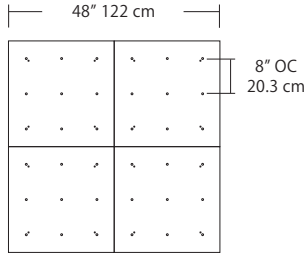

System	Pendant Mounting	Configuration Examples	Finish Options

Quatro

Square Configurations - See [Quatro Square Configurations](#) section of our website for specification information (#)

4S (4' 2x2 / 9 Port)
MSQ-2409-#-#-4S-#-#