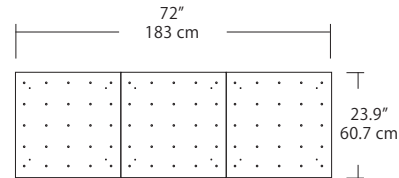

Quatro

Square Configurations - See [Quatro Square Configurations](#) section of our website for specification information (#)

4S (4' 2x2 / 9 Port)
MSQ-2409-#-#-4S-#-#

6S (6' 3x3 / 25 Port)
MSQ-2425-#-#-6S-#-#

MPC

- BL** Matte Black
- PC** Pol. Chrome
- WH** White
- SG** Satin Gold
- BZ** Bronze
- SS** Satin Silver

Linear Configurations - See [Quatro Linear Configurations](#) section of our website for specification information (#)

4L (4'x2' / 9 Port)
MSQ-2409-#-#-4L-#-#

6L (6'x2' / 25 Port)
MSQ-2425-#-#-6L-#-#

Duo

Linear Configurations - See [Duo Linear Configurations](#) section of our website for specification information (#)

6L (6'4"x6" / 10 Port)
MSD-3810-#-#-6L-#-#

MPC

- BL** Matte Black
- PC** Pol. Chrome
- WH** White
- SG** Satin Gold
- BZ** Bronze
- SS** Satin Silver

9L (9'6"x6" / 18 Port)
MSD-3818-#-#-9L-#-#

Solo

Solo 48" Linear Configuration - See [Solo Linear Configuration](#) section of our website for specific information (#)