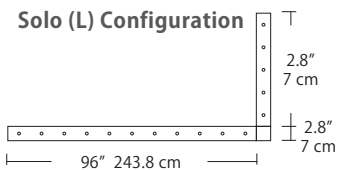

4L (4'x2' / 9 Port)
MSQ-2409-#-#-4L-#-#

6L (6'x2' / 25 Port)
MSQ-2425-#-#-6L-#-#

Duo

Linear Configurations - See [Duo Linear Configurations](#) section of our website for specification information (#)

6L (6'4"x6" / 10 Port)
MSD-3810-#-#-6L-#-#

MPC

- BL** Matte Black
- PC** Pol. Chrome
- WH** White
- SG** Satin Gold
- BZ** Bronze
- SS** Satin Silver

9L (9'6"x6" / 18 Port)
MSD-3818-#-#-9L-#-#

Solo

Solo 48" Linear Configuration - See [Solo Linear Configuration](#) section of our website for specific information (#)