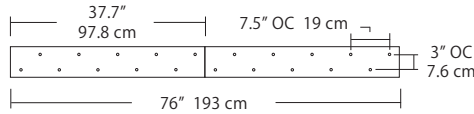

4L (4'x2' / 9 Port)
MSQ-2409-#-#-4L-#-#

6L (6'x2' / 25 Port)
MSQ-2425-#-#-6L-#-#

Duo

Linear Configurations - See [Duo Linear Configurations](#) section of our website for specification information (#)

6L (6'4"x6" / 10 Port)
MSD-3810-#-#-6L-#-#

MPC

- BL** Matte Black
- PC** Pol. Chrome
- WH** White
- SG** Satin Gold
- BZ** Bronze
- SS** Satin Silver

9L (9'6"x6" / 18 Port)
MSD-3818-#-#-9L-#-#

Solo

Solo 48" Linear Configuration - See [Solo Linear Configuration](#) section of our website for specific information (#)