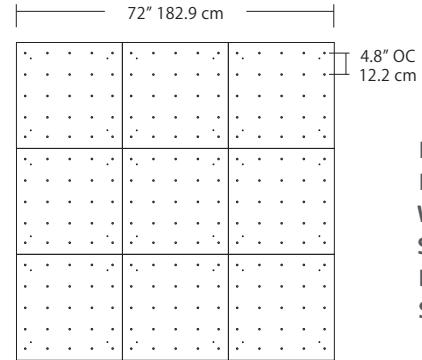

6S (6' 3x3 / 25 Port)
MSQ-2425-#-#-6S-#-#