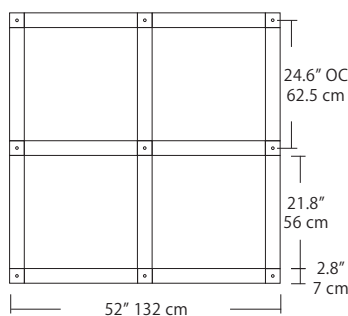

MPC

- **BL** Matte Black
- **PC** Pol. Chrome
- **WH** White
- **SG** Satin Gold
- **BZ** Bronze
- **SS** Satin Silver

Solo 22" Grid Configuration - See [Solo Grid Configuration](#) section of our website for specific information (#)