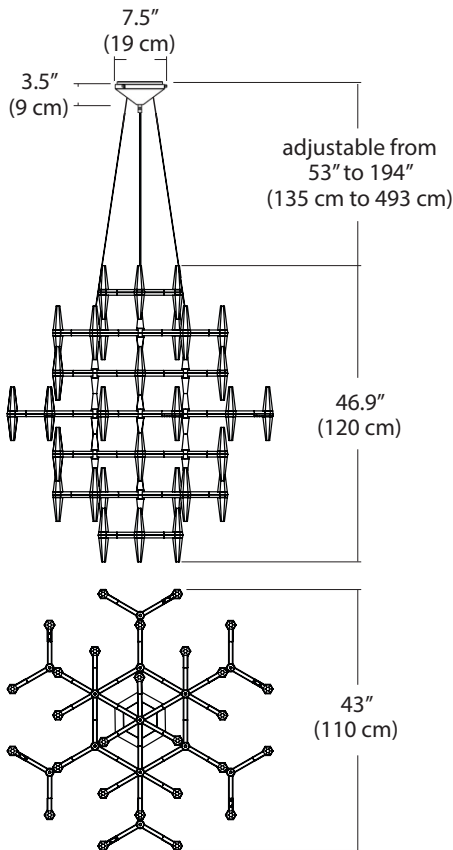

Project:

Type:

Quantity:

Note:

SKU#: PSM - 437 - SN - 27U - 30K

Description

Prism is a modern, geometric execution of the traditional chandelier. Optical acrylic forms are cut on sharp angles to provide visual excitement and provide pleasing ambient LED up- and down-light throughout a space. Available in a variety of horizontal and vertical sizes.

Features

- Available in Satin Nickel finish
- Faceted frosted acrylic light guides
- Includes 12' of aircraft suspension wire and 12' of electrical wire
- Replaceable light sources
- Driver located in canopy housing
- Damp location rated

Specifications

- Color Rendering Index: 90 CRI
- LED Color Temperature: 3000K
- Fixture Wattage: 59W
- Input Voltage: 120-277VAC 50/60Hz
- Delivered Lumens: 4280 Lm
- Dimming: TRIAC / ELV / 0-10V dimmable
- Fixture weight: 43 lb (19.5 kg)
- For recommended dimmers, see <http://blackjacklighting.com>

Dimensions

ORDERING GUIDE

Family

PSM

Size/Type

437

437 43" Seven Tier

Finish