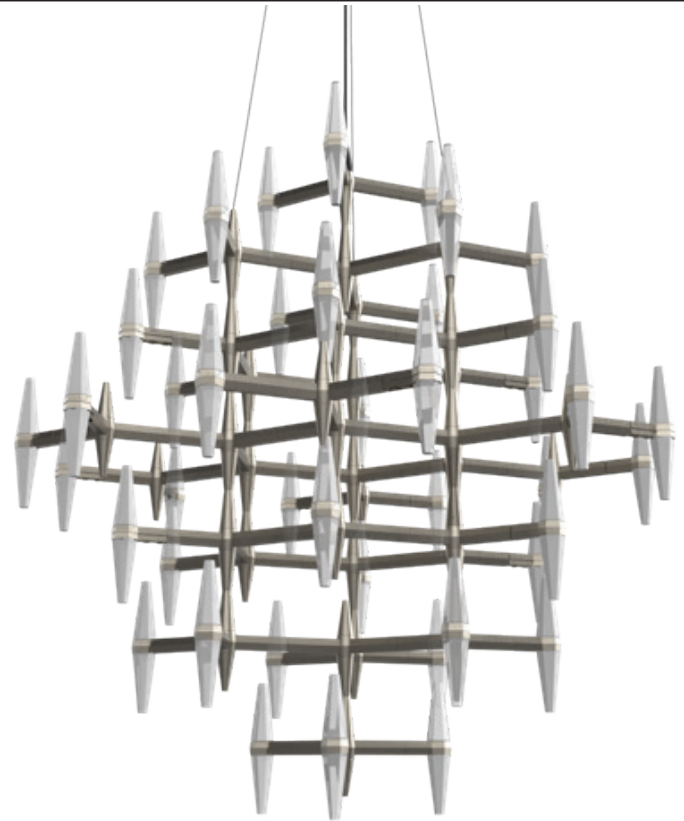

Project:

Type:

Quantity:

Note:

SKU#: PSM - 437 - SN - 27U - 30K

Description

Prism is a modern, geometric execution of the traditional chandelier. Optical acrylic forms are cut on sharp angles to provide visual excitement and provide pleasing ambient LED up- and down-light throughout a space. Available in a variety of horizontal and vertical sizes.

Features

- Available in Satin Nickel finish
- Faceted frosted acrylic light guides
- Includes 12' of aircraft suspension wire and 12' of electrical wire
- Replaceable light sources
- Driver located in canopy housing
- Damp location rated

Specifications

- Color Rendering Index: 90 CRI
- LED Color Temperature: 3000K
- Fixture Wattage: 59W
- Input Voltage: 120-277VAC 50/60Hz
- Delivered Lumens: 4280 Lm
- Dimming: TRIAC / ELV / 0-10V dimmable
- Fixture weight: 43 lb (19.5 kg)
- For recommended dimmers, see <http://blackjacklighting.com>

Dimensions

ORDERING GUIDE

Family

PSM

Size/Type

437

437 43" Seven Tier

Finish

SN

SN Satin Nickel

Volts/Dimming

27U

27U 120-277VAC,
Universal Dimming

Color Temp.

30K

30K 3000K

Example: PSM-437-SN-27U-30K