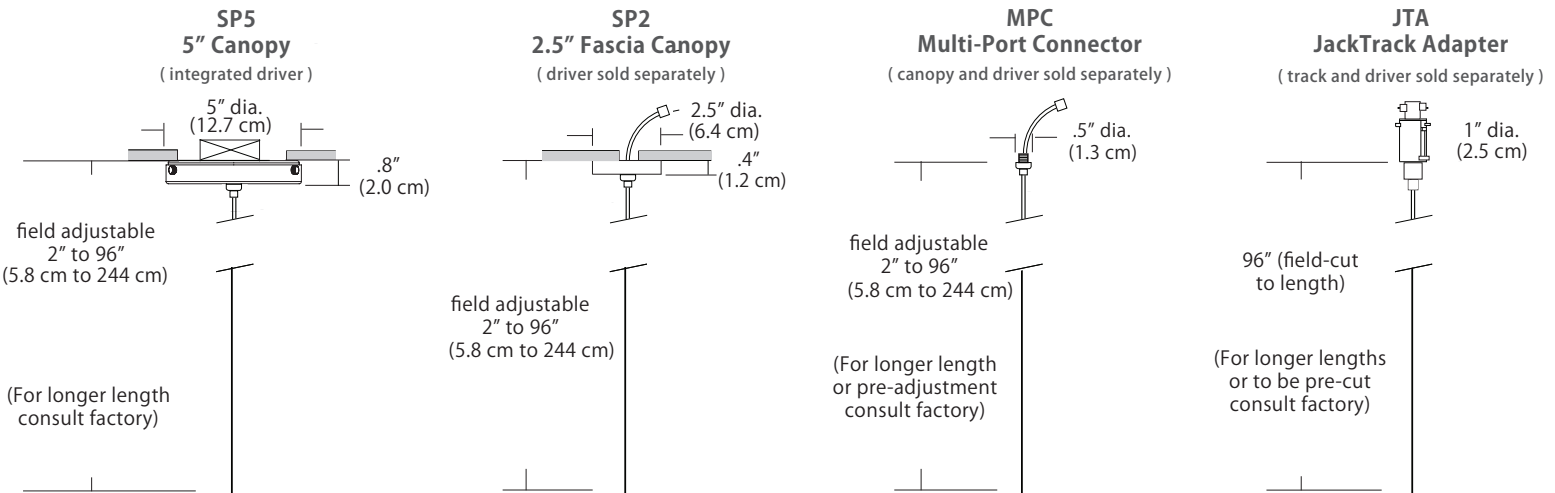

Features

- Suspends from an 8' adjustable cable
- Damp location rated

Specifications

- Color Rendering Index: 90CRI
- LED Color Temperature: 3000K (standard)
- Cable Length: 8' (for longer lengths consult factory)
- Light Source: 5W / 397 Lumens
- For recommended dimmers, see <http://blackjacklighting.com>

Mounting

Mounting  SP5 SP2 MPC JTA	<p>SP5 = 5" canopy with integrated driver (included), attaches to rear of canopy and sits inside ceiling mounted junction box <i>Cable with modular connector attaches to canopy w/ integrated universal driver (120-277V / TRIAC, ELV, 0-10V dimming)</i></p> <p>SP2 = 2.5" thin profile canopy that attaches flush to a rigid ceiling (driver sold separately) <i>Cable with modular connector (and optional wire harness) attaches to a remote driver</i></p> <p>MPC = Multi-port connector attaches to any of BlackJack's Multi-Port canopies (canopy and driver sold separately) <i>Cable with modular connector attaches to a driver inside a Multi-Port canopy (driver may be remote)</i></p> <p>JTA = Adapter connects the pendant in any position along the JackTrack system (track and driver sold separately) <i>Cable is cut to length and inserted in a connector at the bottom of the JackTrack adapter</i></p>
--	---

Max Cable Length

Length  96" (Standard) Custom	96" (Standard) (Change Length for custom cable length, in inches) <i>Factory pre-configuration of cable length is available. Consult factory for details.</i>
--	---