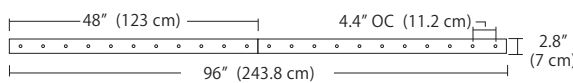

4L (4'x2' / 9 Port)
MSQ-2409-##-4L-##

6L (6'x2' / 25 Port)
MSQ-2425-##-6L-##

Duo

Linear Configurations - See [Duo Linear Configurations](#) section of our website for specification information (#)

6L (6'4"x6" / 10 Port)
MSD-3810-##-6L-##

MPC

- BL Matte Black
- PC Pol. Chrome
- WH White
- SG Satin Gold
- BZ Bronze
- SS Satin Silver

9L (9'6"x6" / 18 Port)
MSD-3818-##-9L-##

Solo

Solo 48" Linear Configuration - See [Solo Linear Configuration](#) section of our website for specific information (#)