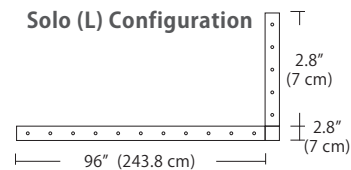

Solo (L) Configuration