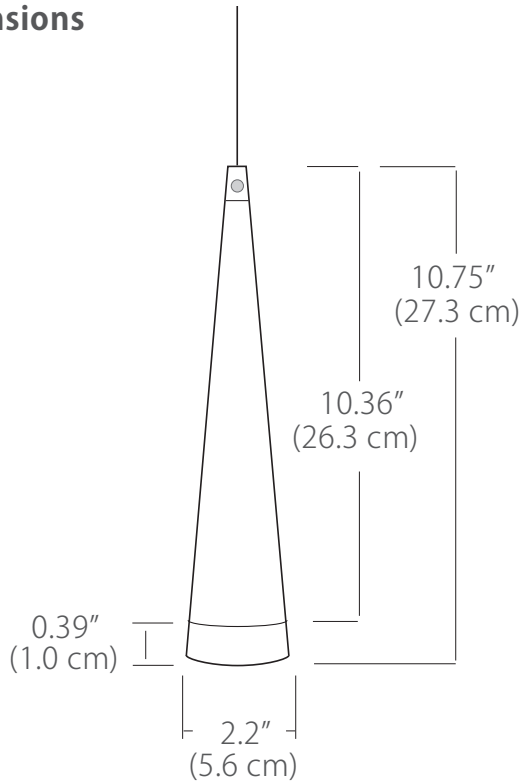

Features

- Suspends from an 8' adjustable cable
- Damp location rated

Specifications

- Color Rendering Index: 90CRI
- LED Color Temperature: 3000K (standard)
- Cable Length: 8' (for longer lengths consult factory)
- Light Source: 5W / 397 Lumens
- For recommended dimmers, see <http://blackjacklighting.com>

Dimensions

BL - Matte Black

ORDERING GUIDE

Category	Series	Diffuser	Size	Finish	Color Temp.	Wattage	Mounting	Length
SP	COS	RR	02		30K	5W		
SP Small Pendant	COS Short Cone	RR Reflector Ring	02 2" Diameter	BL Black PC Polished Chrome WH White BZ Bronze SG Satin Gold SS Satin Silver	27K 2700K 30K 3000K 35K 3500K 40K 4000K	5W 5Watts / 397 Lm	SP5 5" Canopy SP2 2.5" Fascia Canopy MPC Multi-Port Connector JTA JackTrack Adapter	96" Standard (Change Length for custom cable length in inches)
Example: SP-COS-RR-02-BL-30K-5W-SP5-96							(See page 2 for mounting information)	

Max Cable Length

Length  96" (Standard) Custom	96" (Standard) (Change Length for custom cable length, in inches) <i>Factory pre-configuration of cable length is available. Consult factory for details.</i>
--	---