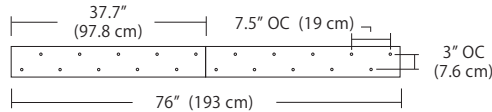

4L (4'x2' / 9 Port)
MSQ-2409-##-4L-##

6L (6'x2' / 25 Port)
MSQ-2425-##-6L-##

Duo

Linear Configurations - See [Duo Linear Configurations](#) section of our website for specification information (#)

6L (6'4"x6" / 10 Port)
MSD-3810-##-6L-##

MPC

- BL Matte Black
- PC Pol. Chrome
- WH White
- SG Satin Gold
- BZ Bronze
- SS Satin Silver

9L (9'6"x6" / 18 Port)
MSD-3818-##-9L-##

Solo

Solo 48" Linear Configuration - See [Solo Linear Configuration](#) section of our website for specific information (#)