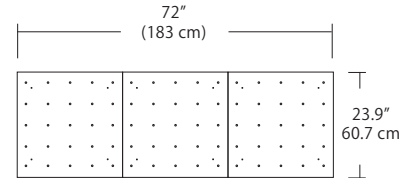

Quatro

Square Configurations - See [Quatro Square Configurations](#) section of our website for specification information (#)

4S (4' 2x2' / 9 Port)
MSQ-2409-##-4S-##

6S (6' 3x3 / 25 Port)
MSQ-2425-##-6S-##

4L (4'x2' / 9 Port)
MSQ-2409-##-4L-##

6L (6'x2' / 25 Port)
MSQ-2425-##-6L-##

Duo

Linear Configurations - See [Duo Linear Configurations](#) section of our website for specification information (#)

6L (6'4"x6" / 10 Port)
MSD-3810-##-6L-##