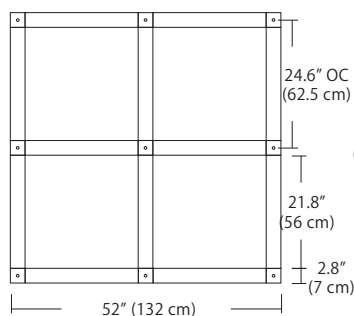

MPC

- BL Matte Black
- PC Pol. Chrome
- WH White
- SG Satin Gold
- BZ Bronze
- SS Satin Silver

Solo 22" Grid Configuration - See [Solo Grid Configuration](#) section of our website for specific information (#)