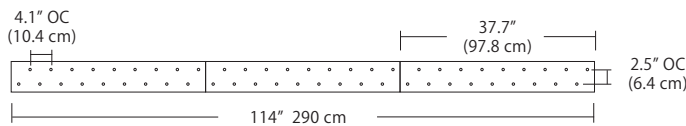

4L (4'x2' / 9 Port)
MSQ-2409-##-4L-##

6L (6'x2' / 25 Port)
MSQ-2425-##-6L-##

Duo

Linear Configurations - See [Duo Linear Configurations](#) section of our website for specification information (#)

6L (6'4"x6" / 10 Port)
MSD-3810-##-6L-##

MPC

- BL Matte Black
- PC Pol. Chrome
- WH White
- SG Satin Gold
- BZ Bronze
- SS Satin Silver

9L (9'6"x6" / 18 Port)
MSD-3818-##-9L-##

Solo

Solo 48" Linear Configuration - See [Solo Linear Configuration](#) section of our website for specific information (#)