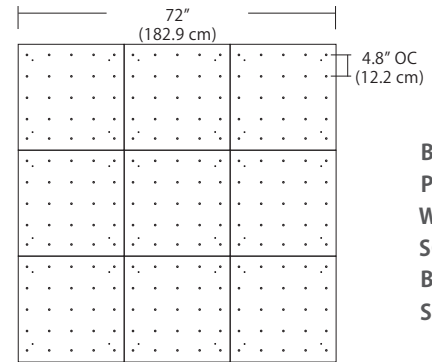

6S (6' 3x3 / 25 Port)
MSQ-2425-##-6S-##