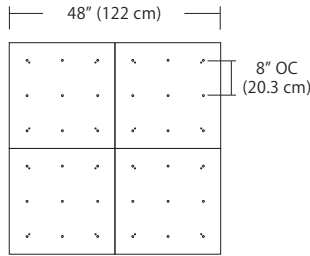

For full specifications and ordering information, see blackjacklighting.com

(# symbol indicates additional specification required)

System	Pendant Mounting	Configuration Examples	Finish Options

Quatro

Square Configurations - See [Quatro Square Configurations](#) section of our website for specification information (#)

4S (4' 2x2' / 9 Port)
MSQ-2409-##-4S-##