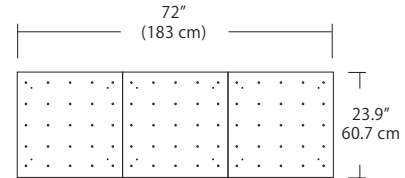

Project: _____ Type: _____ Quantity: _____
 Note: _____ SKU#: SP - LGD - SF - 01 - _____ - _____ - _____ - _____ - _____

Description

Screw-in, cast acrylic Short Frosted light guide is sleek and very popular. Fixture hangs 6" to 96" inches from ceiling. Dimmable, damp location rated, replaceable light source. Available in three standard finishes and three special order powder coat finishes.

Quatro

Square Configurations - See [Quatro Square Configurations](#) section of our website for specification information (#)

4S (4' 2x2' / 9 Port)
MSQ-2409-##-4S-##

6S (6' 3x3 / 25 Port)
MSQ-2425-##-6S-##

MPC

- BL** Matte Black
- PC** Pol. Chrome
- WH** White
- SG** Satin Gold
- BZ** Bronze
- SS** Satin Silver

Linear Configurations - See [Quatro Linear Configurations](#) section of our website for specification information (#)

4L (4'x2' / 9 Port)
MSQ-2409-##-4L-##

6L (6'x2' / 25 Port)
MSQ-2425-##-6L-##

Duo

Linear Configurations - See [Duo Linear Configurations](#) section of our website for specification information (#)

6L (6'4"x6" / 10 Port)
MSD-3810-##-6L-##