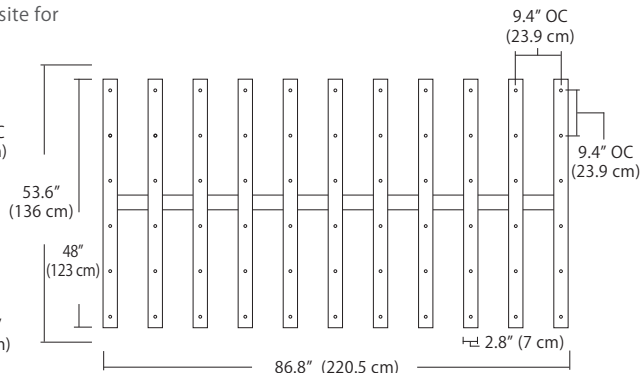

Project: _____ Type: _____ Quantity: _____
 Note: _____ SKU#: SP - LGD - SF - 01 - _____ - _____ - _____ - _____ - _____

Description

Screw-in, cast acrylic Short Frosted light guide is sleek and very popular. Fixture hangs 6" to 96" inches from ceiling. Dimmable, damp location rated, replaceable light source. Available in three standard finishes and three special order powder coat finishes.

MPC

9L (9'6"x6" / 18 Port)
MSD-3818-##-9L-##

- BL** Matte Black
- PC** Pol. Chrome
- WH** White
- SG** Satin Gold
- BZ** Bronze
- SS** Satin Silver

Solo

Solo 48" Linear Configuration - See [Solo Linear Configuration](#) section of our website for specific information (#)

Solo (L) Configuration

Solo 22" Grid Configuration - See [Solo Grid Configuration](#) section of our website for specific information (#)

MPC

Solo 48" Grid Configuration

- BL** Matte Black
- PC** Pol. Chrome
- WH** White
- SG** Satin Gold
- BZ** Bronze
- SS** Satin Silver