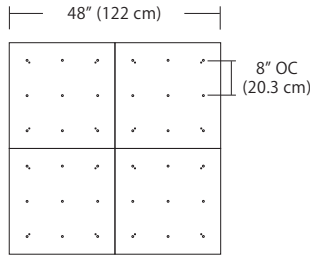

Project: _____ Type: _____ Quantity: _____
 Note: _____ SKU#: SP - LGD - SF - 01 - _____ - _____ - _____ - _____ - _____

Description

Screw-in, cast acrylic Short Frosted light guide is sleek and very popular. Fixture hangs 6" to 96" inches from ceiling. Dimmable, damp location rated, replaceable light source. Available in three standard finishes and three special order powder coat finishes.

Quatro

Square Configurations - See [Quatro Square Configurations](#) section of our website for specification information (#)

4S (4' 2x2' / 9 Port)
MSQ-2409-##-4S-##

6S (6' 3x3 / 25 Port)
MSQ-2425-##-6S-##