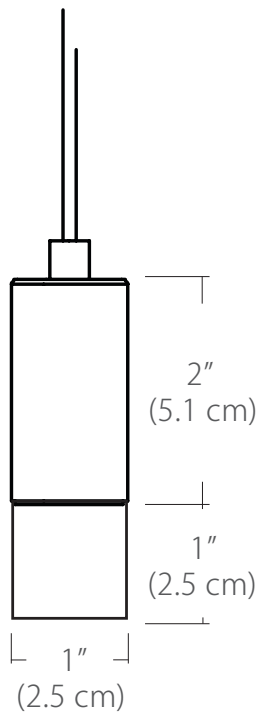

Project: _____ Type: _____ Quantity: _____
 Note: _____ SKU#: SP - LGD - SF - 01 - _____ - _____ - _____ - _____ - _____

Description

Screw-in, cast acrylic Short Frosted light guide is sleek and very popular. Fixture hangs 6" to 96" inches from ceiling. Dimmable, damp location rated, replaceable light source. Available in three standard finishes and three special order powder coat finishes.

Features

- Screw-in, decorative optical acrylic light guide/diffuser
- Suspends from 8' adjustable cable
- Standard Finishes: BL - Black, PC - Polished Chrome or WH - White
- Damp location rated

Specifications

Dimensions

Diffuser

ORDERING GUIDE

Category	Series	Diffuser	Size	Finish	Color Temp.	Wattage	Mounting	Length
SP	LGD	SF	01		30K			
SP Small Pendant	LGD Light Guide	SF Short Frosted	01 1" Diameter	Standard BL Black PC Polished Chrome WH White Special Order BZ Bronze SG Satin Gold SS Satin Silver	27K 2700K 30K 3000K 35K 3500K 40K 4000K (30K Standard)	2W 2Watts / 86 Lm 3W 3Watts / 133 Lm (recommended for single pendant application)	SP5 5" Canopy SP2 2.5" Fascia Canopy MPC Multi-Port Connector JTA JackTrack Adapter (See page 2 for mounting information)	96" Standard (Change Length for custom cable length in inches)

Quatro

Square Configurations - See [Quatro Square Configurations](#) section of our website for specification information (#)

4S (4' 2x2' / 9 Port)
MSQ-2409-##-4S-##

6S (6' 3x3 / 25 Port)
MSQ-2425-##-6S-##