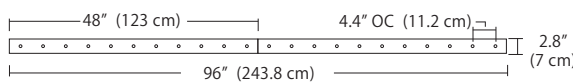

Project: _____ Type: _____ Quantity: _____
 Note: _____ SKU#: SP - LGD - SF - 01 - _____ - _____ - _____ - _____ - _____

Description

Screw-in, cast acrylic Short Frosted light guide is sleek and very popular. Fixture hangs 6" to 96" inches from ceiling. Dimmable, damp location rated, replaceable light source. Available in three standard finishes and three special order powder coat finishes.

4L (4'x2' / 9 Port)
MSQ-2409-##-4L-##

6L (6'x2' / 25 Port)
MSQ-2425-##-6L-##

Duo

Linear Configurations - See [Duo Linear Configurations](#) section of our website for specification information (#)

6L (6'4"x6" / 10 Port)
MSD-3810-##-6L-##

MPC

9L (9'6"x6" / 18 Port)
MSD-3818-##-9L-##

- BL** Matte Black
- PC** Pol. Chrome
- WH** White
- SG** Satin Gold
- BZ** Bronze
- SS** Satin Silver

Solo

Solo 48" Linear Configuration - See [Solo Linear Configuration](#) section of our website for specific information (#)