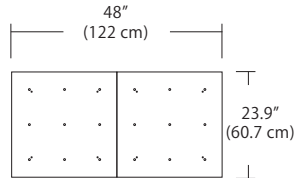

Project: _____ Type: _____ Quantity: _____
 Note: _____ SKU#: SP - LGD - SF - 01 - _____ - _____ - _____ - _____ - _____

Description

Screw-in, cast acrylic Short Frosted light guide is sleek and very popular. Fixture hangs 6" to 96" inches from ceiling. Dimmable, damp location rated, replaceable light source. Available in three standard finishes and three special order powder coat finishes.

Quatro

Square Configurations - See [Quatro Square Configurations](#) section of our website for specification information (#)

4S (4' 2x2' / 9 Port)
MSQ-2409-##-4S-##

6S (6' 3x3 / 25 Port)
MSQ-2425-##-6S-##

4L (4'x2' / 9 Port)
MSQ-2409-##-4L-##

6L (6'x2' / 25 Port)
MSQ-2425-##-6L-##

Duo

Linear Configurations - See [Duo Linear Configurations](#) section of our website for specification information (#)

6L (6'4"x6" / 10 Port)
MSD-3810-##-6L-##