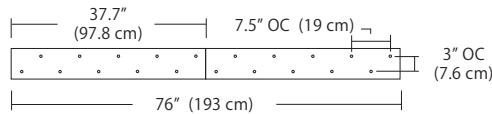

Project: _____ Type: _____ Quantity: _____
 Note: _____ SKU#: SP - LGD - SF - 01 - _____ - _____ - _____ - _____ - _____

Description

Screw-in, cast acrylic Short Frosted light guide is sleek and very popular. Fixture hangs 6" to 96" inches from ceiling. Dimmable, damp location rated, replaceable light source. Available in three standard finishes and three special order powder coat finishes.

4L (4'x2' / 9 Port)
MSQ-2409-##-4L-##

6L (6'x2' / 25 Port)
MSQ-2425-##-6L-##

Duo

Linear Configurations - See [Duo Linear Configurations](#) section of our website for specification information (#)

6L (6'4"x6" / 10 Port)
MSD-3810-##-6L-##

MPC

9L (9'6"x6" / 18 Port)
MSD-3818-##-9L-##

- BL** Matte Black
- PC** Pol. Chrome
- WH** White
- SG** Satin Gold
- BZ** Bronze
- SS** Satin Silver

Solo

Solo 48" Linear Configuration - See [Solo Linear Configuration](#) section of our website for specific information (#)