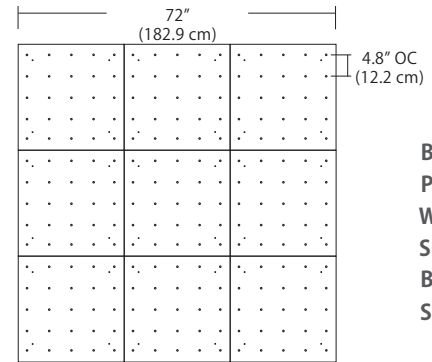

Project: _____ Type: _____ Quantity: _____
 Note: _____ SKU#: SP - LGD - SF - 01 - _____ - _____ - _____ - _____ - _____

Description

Screw-in, cast acrylic Short Frosted light guide is sleek and very popular. Fixture hangs 6" to 96" inches from ceiling. Dimmable, damp location rated, replaceable light source. Available in three standard finishes and three special order powder coat finishes.

Quatro

Square Configurations - See [Quatro Square Configurations](#) section of our website for specification information (#)

4S (4' 2x2' / 9 Port)
MSQ-2409-##-4S-##

6S (6' 3x3 / 25 Port)
MSQ-2425-##-6S-##

MPC

9L (9'6"x6" / 18 Port)
MSD-3818-##-9L-##

- BL** Matte Black
- PC** Pol. Chrome
- WH** White
- SG** Satin Gold
- BZ** Bronze
- SS** Satin Silver

Solo

Solo 48" Linear Configuration - See [Solo Linear Configuration](#) section of our website for specific information (#)