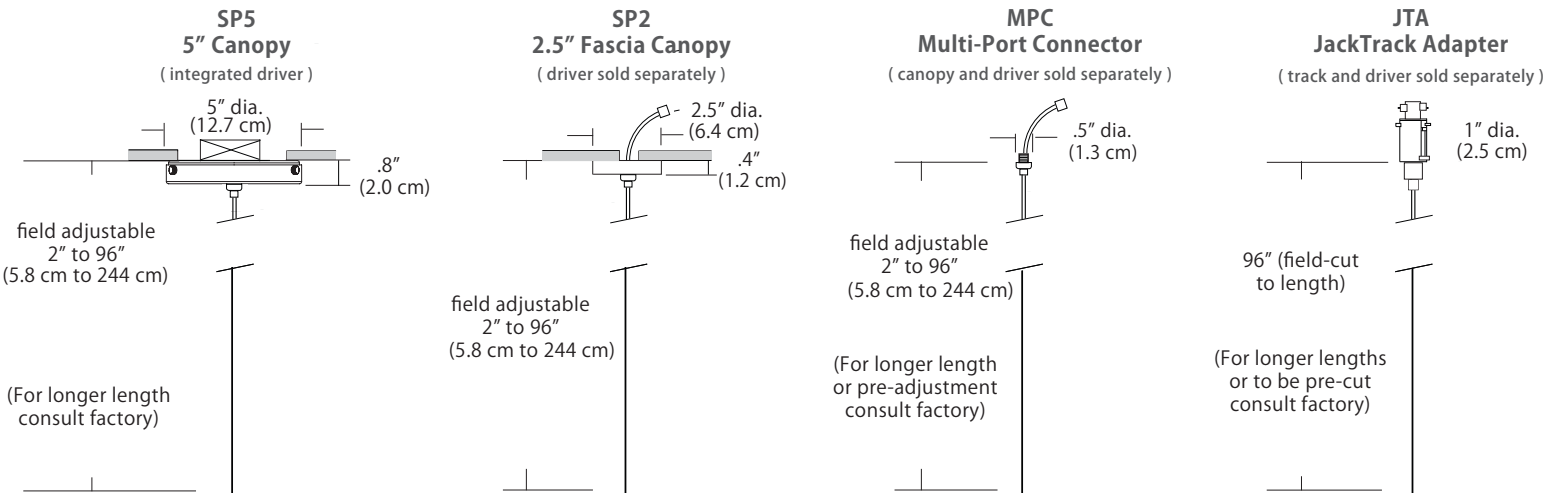

Project: _____ Type: _____ Quantity: _____
 Note: _____ SKU#: SP - LGD - SF - 01 - _____ - _____ - _____ - _____ - _____

Description

Screw-in, cast acrylic Short Frosted light guide is sleek and very popular. Fixture hangs 6" to 96" inches from ceiling. Dimmable, damp location rated, replaceable light source. Available in three standard finishes and three special order powder coat finishes.

Wattage

<p>Wattage</p>  <p>2W 3W</p>	<p>2W = 2 Watts / 86 Lumens, recommended for Multi-Port applications (Multi-Port system and JackTrack adapter). 3W = 3 Watts / 133 Lumens, recommended for single pendant applications (5" Canopy and 2.5" Fascia Canopy).</p> <p><i>(Lumens measured at 3000K)</i></p>
--	--

Mounting

<p>Mounting</p>  <p>SP5 SP2 MPC JTA</p>	<p>SP5 = 5" canopy with integrated driver (included), attaches to rear of canopy and sits inside ceiling mounted junction box <i>Cable with modular connector attaches to canopy w/ integrated universal driver (120-277V / TRIAC, ELV, 0-10V dimming)</i></p> <p>SP2 = 2.5" thin profile canopy that attaches flush to a rigid ceiling (driver sold separately) <i>Cable with modular connector (and optional wire harness) attaches to a remote driver</i></p> <p>MPC = Multi-port connector attaches to any of BlackJack's Multi-Port canopies (canopy and driver sold separately) <i>Cable with modular connector attaches to a driver inside a Multi-Port canopy (driver may be remote)</i></p> <p>JTA = Adapter connects the pendant in any position along the JackTrack system (track and driver sold separately) <i>Cable is cut to length and inserted in a connector at the bottom of the JackTrack adapter</i></p>
---	---