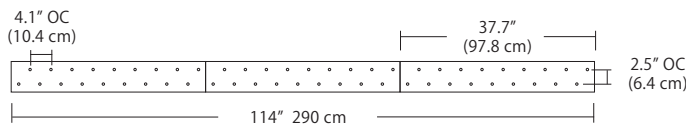

Project: _____ Type: _____ Quantity: _____
 Note: _____ SKU#: SP - LGD - SF - 01 - _____ - _____ - _____ - _____ - _____

Description

Screw-in, cast acrylic Short Frosted light guide is sleek and very popular. Fixture hangs 6" to 96" inches from ceiling. Dimmable, damp location rated, replaceable light source. Available in three standard finishes and three special order powder coat finishes.

4L (4'x2' / 9 Port)
MSQ-2409-##-4L-##

6L (6'x2' / 25 Port)
MSQ-2425-##-6L-##

Duo

Linear Configurations - See [Duo Linear Configurations](#) section of our website for specification information (#)

6L (6'4"x6" / 10 Port)
MSD-3810-##-6L-##

MPC

9L (9'6"x6" / 18 Port)
MSD-3818-##-9L-##

- BL** Matte Black
- PC** Pol. Chrome
- WH** White
- SG** Satin Gold
- BZ** Bronze
- SS** Satin Silver

Solo

Solo 48" Linear Configuration - See [Solo Linear Configuration](#) section of our website for specific information (#)