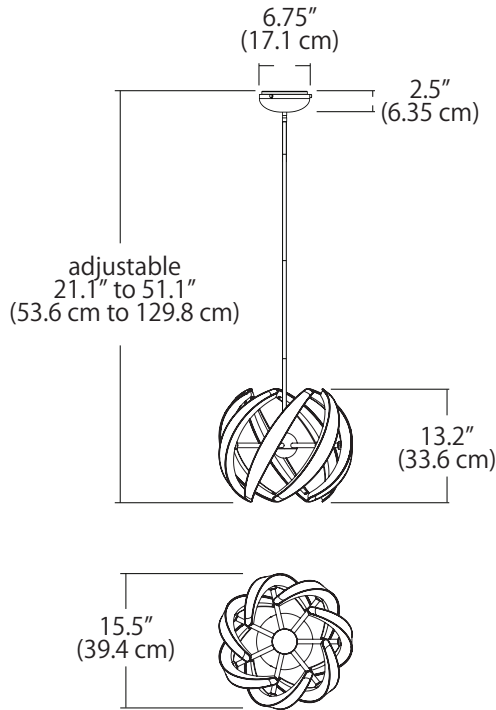

**Features**

- Laser-cut steel construction with Satin Nickel finish
- Diffused illumination evenly fills the room with light
- 42" length adjustable stem kit includes three 12" stems and one 6" stem
- 144" wire length
- Fixture can accept up to four additional stem sections for a maximum overall fixture height of 51.1" (129.8 cm)
- Driver located in canopy housing
- Hang straight swivel attaches to top of stem
- Damp location rated

**Specifications**

- Color Rendering Index: 90CRI
- Color Temperature: 30K
- Fixture Wattage: 26W
- Input Voltage: 120-277VAC 50/60Hz
- Delivered Lumens: 1969 Lm
- Dimming: TRIAC / ELV / 0-10V dimmable
- Fixture weight: 12.5 lb (5.67 kg)
- For recommended dimmers, see <http://www.blackjacklighting.com>

**Options**

- Consult ordering guide below for additional stems.

**Dimensions**

**ORDERING GUIDE**

Family	Size/Type	Finish	Volts/Dimming	Color Temperature
<b>SWL</b>	<b>16P</b>	<b>SN</b>	<b>27U</b>	<b>30K</b>
SWL Swirl	16P 16" Pendant	SN Satin Nickel	27U 120-277VAC, Universal Dimming	30K 3000K

**Example:** SWL-16P-SN-27U-30K

**OPTIONAL ACCESSORIES**

**24" Additional Stem**

Model No: 92001-24-SN (Satin Nickel)