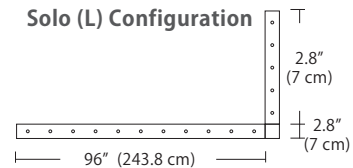

Solo (L) Configuration