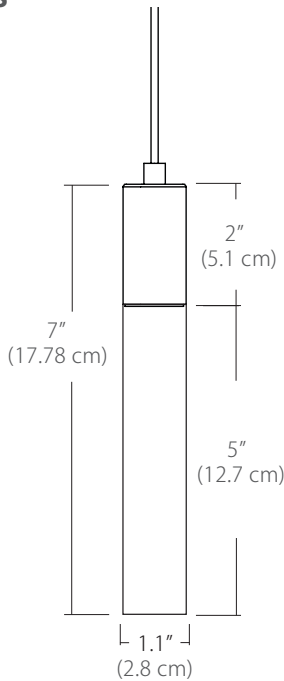

Project: _____ Type: _____ Quantity: _____
 Note: _____ SKU#: SP - LGD - TC - 01 - _ - _ - _ - _ - _

Description

Stylish and classy, the Tall Clear pendant features a clear acrylic diffuser with evenly distributed light all around. Light from the integrated LED source shines through the diffuser to add even illumination and beautiful accents to any room.

Features

- Screw-in, decorative optical acrylic light guide/diffuser
- Suspends from 8' adjustable cable
- Standard Finishes: BL - Black, PC - Polished Chrome or WH - White
- Damp location rated

Specifications

- Color Rendering Index: 90CRI
- LED Color Temperature: 3000K (standard)
- Cable Length: 8' (see page 2 for detail), for longer lengths consult factory
- For recommended dimmers, see <http://blackjacklighting.com>

Dimensions

Diffuser

ORDERING GUIDE

Category	Series	Diffuser	Size	Finish	Color Temp.	Wattage	Mounting	Length
SP	LGD	TC	01		30K			
SP Small Pendant	LGD Light Guide	TC Tall Clear	01 1" Diameter	Standard BL Black PC Polished Chrome WH White Special Order BZ Bronze SG Satin Gold SS Satin Silver	27K 2700K 30K 3000K 35K 3500K 40K 4000K (30K Standard)	2W 2Watts / 86 Lm 3W 3Watts / 133 Lm (recommended for single pendant application)	SP5 5" Canopy SP2 2.5" Fascia Canopy MPC Multi-Port Connector JTA JackTrack Adapter (See page 2 for mounting information)	96" Standard (Change Length for custom cable length in inches)