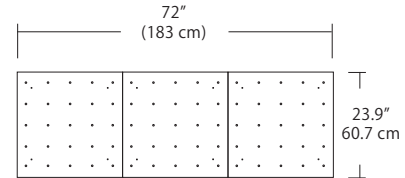

Quatro

Square Configurations - See [Quatro Square Configurations](#) section of our website for specification information (#)

4S (4' 2x2' / 9 Port)
MSQ-2409-##-4S-##

6S (6' 3x3 / 25 Port)
MSQ-2425-##-6S-##

MPC

- BL Matte Black
- PC Pol. Chrome
- WH White
- SG Satin Gold
- BZ Bronze
- SS Satin Silver

Linear Configurations - See [Quatro Linear Configurations](#) section of our website for specification information (#)

4L (4'x2' / 9 Port)
MSQ-2409-##-4L-##

6L (6'x2' / 25 Port)
MSQ-2425-##-6L-##

Duo

Linear Configurations - See [Duo Linear Configurations](#) section of our website for specification information (#)

6L (6'4"x6" / 10 Port)
MSD-3810-##-6L-##

MPC

- BL Matte Black
- PC Pol. Chrome
- WH White
- SG Satin Gold
- BZ Bronze
- SS Satin Silver

9L (9'6"x6" / 18 Port)
MSD-3818-##-9L-##

Solo

Solo 48" Linear Configuration - See [Solo Linear Configuration](#) section of our website for specific information (#)