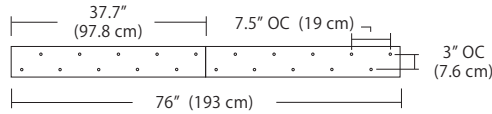

4L (4'x2' / 9 Port)
MSQ-2409-##-4L-##

6L (6'x2' / 25 Port)
MSQ-2425-##-6L-##

Duo

Linear Configurations - See [Duo Linear Configurations](#) section of our website for specification information (#)

6L (6'4"x6" / 10 Port)
MSD-3810-##-6L-##

MPC

- BL Matte Black
- PC Pol. Chrome
- WH White
- SG Satin Gold
- BZ Bronze
- SS Satin Silver

9L (9'6"x6" / 18 Port)
MSD-3818-##-9L-##

Solo

Solo 48" Linear Configuration - See [Solo Linear Configuration](#) section of our website for specific information (#)