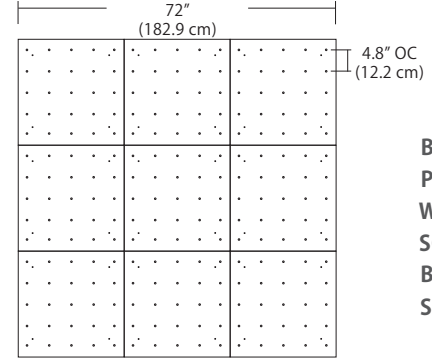

Dimensions

Diffuser

ORDERING GUIDE

Category	Series	Diffuser	Size	Finish	Color Temp.	Wattage	Mounting	Length
SP	LGD	TC	01		30K			
SP Small Pendant	LGD Light Guide	TC Tall Clear	01 1" Diameter	Standard BL Black PC Polished Chrome WH White Special Order BZ Bronze SG Satin Gold SS Satin Silver	27K 2700K 30K 3000K 35K 3500K 40K 4000K (30K Standard)	2W 2Watts / 86 Lm 3W 3Watts / 133 Lm (recommended for single pendant application)	SP5 5" Canopy SP2 2.5" Fascia Canopy MPC Multi-Port Connector JTA JackTrack Adapter (See page 2 for mounting information)	96" Standard (Change Length for custom cable length in inches)

Quatro

Square Configurations - See [Quatro Square Configurations](#) section of our website for specification information (#)

4S (4' 2x2' / 9 Port)
MSQ-2409-##-4S-##

6S (6' 3x3 / 25 Port)
MSQ-2425-##-6S-##