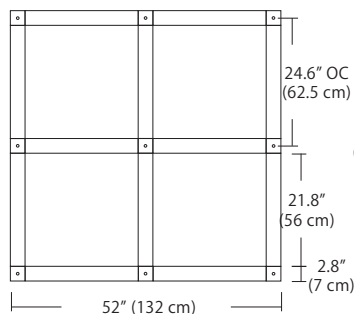

MPC

- BL Matte Black
- PC Pol. Chrome
- WH White
- SG Satin Gold
- BZ Bronze
- SS Satin Silver

Solo 22" Grid Configuration - See [Solo Grid Configuration](#) section of our website for specific information (#)