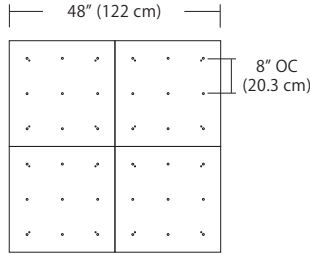

Dimensions

Diffuser

ORDERING GUIDE

Category	Series	Diffuser	Size	Finish	Color Temp.	Wattage	Mounting	Length
SP	LGD	TC	01		30K			
SP Small Pendant	LGD Light Guide	TC Tall Clear	01 1" Diameter	Standard BL Black PC Polished Chrome WH White Special Order BZ Bronze SG Satin Gold SS Satin Silver	27K 2700K 30K 3000K 35K 3500K 40K 4000K (30K Standard)	2W 2Watts / 86 Lm 3W 3Watts / 133 Lm (recommended for single pendant application)	SP5 5" Canopy SP2 2.5" Fascia Canopy MPC Multi-Port Connector JTA JackTrack Adapter (See page 2 for mounting information)	96" Standard (Change Length for custom cable length in inches)

Quatro

Square Configurations - See [Quatro Square Configurations](#) section of our website for specification information (#)

4S (4' 2x2' / 9 Port)
MSQ-2409-##-4S-##

6S (6' 3x3 / 25 Port)
MSQ-2425-##-6S-##