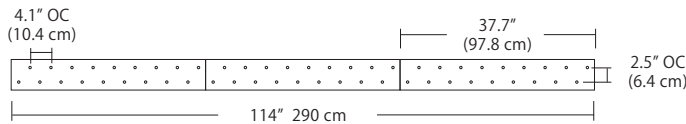

Quatro

Square Configurations - See [Quatro Square Configurations](#) section of our website for specification information (#)

4S (4' 2x2' / 9 Port)
MSQ-2409-##-4S-##

6S (6' 3x3 / 25 Port)
MSQ-2425-##-6S-##

4L (4'x2' / 9 Port)
MSQ-2409-##-4L-##

6L (6'x2' / 25 Port)
MSQ-2425-##-6L-##

Duo

Linear Configurations - See [Duo Linear Configurations](#) section of our website for specification information (#)

6L (6'4"x6" / 10 Port)
MSD-3810-##-6L-##

MPC

- BL Matte Black
- PC Pol. Chrome
- WH White
- SG Satin Gold
- BZ Bronze
- SS Satin Silver

9L (9'6"x6" / 18 Port)
MSD-3818-##-9L-##

Solo

Solo 48" Linear Configuration - See [Solo Linear Configuration](#) section of our website for specific information (#)