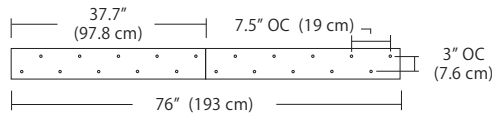

4L (4'x2' / 9 Port)
MSQ-2409-##-4L-##

6L (6'x2' / 25 Port)
MSQ-2425-##-6L-##

Duo

Linear Configurations - See [Duo Linear Configurations](#) section of our website for specification information (#)

6L (6'4"x6" / 10 Port)
MSD-3810-##-6L-##

MPC

9L (9'6"x6" / 18 Port)
MSD-3818-##-9L-##

- BL Matte Black
- PC Pol. Chrome
- WH White
- SG Satin Gold
- BZ Bronze
- SS Satin Silver

Solo

Solo 48" Linear Configuration - See [Solo Linear Configuration](#) section of our website for specific information (#)