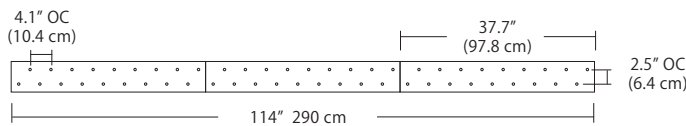

Quatro

Square Configurations - See [Quatro Square Configurations](#) section of our website for specification information (#)

4S (4' 2x2' / 9 Port)
MSQ-2409-##-4S-##

6S (6' 3x3 / 25 Port)
MSQ-2425-##-6S-##

4L (4'x2' / 9 Port)
MSQ-2409-##-4L-##

6L (6'x2' / 25 Port)
MSQ-2425-##-6L-##

Duo

Linear Configurations - See [Duo Linear Configurations](#) section of our website for specification information (#)

6L (6'4"x6" / 10 Port)
MSD-3810-##-6L-##

MPC

9L (9'6"x6" / 18 Port)
MSD-3818-##-9L-##

- BL Matte Black
- PC Pol. Chrome
- WH White
- SG Satin Gold
- BZ Bronze
- SS Satin Silver

Solo

Solo 48" Linear Configuration - See [Solo Linear Configuration](#) section of our website for specific information (#)