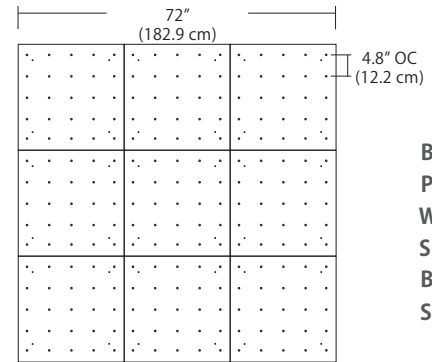

Quatro

Square Configurations - See [Quatro Square Configurations](#) section of our website for specification information (#)

4S (4' 2x2' / 9 Port)
MSQ-2409-##-4S-##

6S (6' 3x3 / 25 Port)
MSQ-2425-##-6S-##

MPC

9L (9'6"x6" / 18 Port)
MSD-3818-##-9L-##

- BL Matte Black
- PC Pol. Chrome
- WH White
- SG Satin Gold
- BZ Bronze
- SS Satin Silver

Solo

Solo 48" Linear Configuration - See [Solo Linear Configuration](#) section of our website for specific information (#)