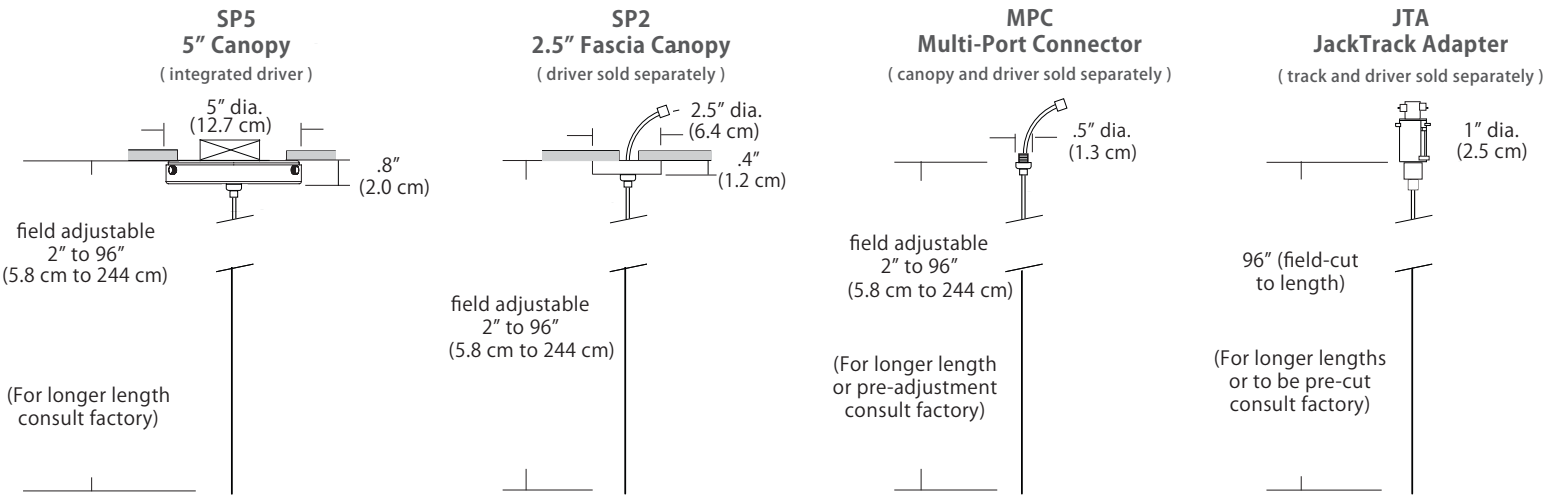

Features

- Suspends from an 8' adjustable cable
- Aluminum Reflector Ring
- Damp location rated

Specifications

- Color Rendering Index: 90CRI
- LED Color Temperature: 3000K (standard)
- Cable Length: 8' (for longer lengths consult factory)
- Light Source: 3W / 204 Lumens
- For recommended dimmers see <http://blackjacklighting.com>

Wattage

<p>Wattage</p>  <p>3W</p>	<p>3W = 3 Watts / 204 Lumens</p> <p><i>(Lumens measured at 3000K)</i></p>
---	--

Mounting

<p>Mounting</p>  <p>SP5 SP2 MPC JTA</p>	<p>SP5 = 5" canopy with integrated driver (included), attaches to rear of canopy and sits inside ceiling mounted junction box <i>Cable with modular connector attaches to canopy w/ integrated universal driver (120-277V / TRIAC, ELV, 0-10V dimming)</i></p> <p>SP2 = 2.5" thin profile canopy that attaches flush to a rigid ceiling (driver sold separately) <i>Cable with modular connector (and optional wire harness) attaches to a remote driver</i></p> <p>MPC = Multi-port connector attaches to any of BlackJack's Multi-Port canopies (canopy and driver sold separately) <i>Cable with modular connector attaches to a driver inside a Multi-Port canopy (driver may be remote)</i></p> <p>JTA = Adapter connects the pendant in any position along the JackTrack system (track and driver sold separately) <i>Cable is cut to length and inserted in a connector at the bottom of the JackTrack adapter</i></p>
---	---

Max Cable Length

<p>Length</p>  <p>96" (Standard)</p> <p>Custom</p>	<p>96" (Standard)</p> <p>(Change Length for custom cable length, in inches)</p> <p><i>Factory pre-configuration of cable length is available. Consult factory for details.</i></p>
--	---