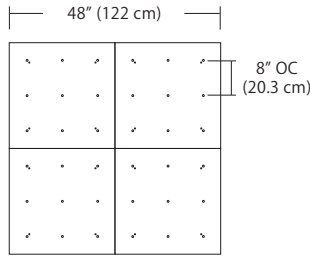

For full specifications and ordering information, see blackjacklighting.com

(# symbol indicates additional specification required)

Pendant Mounting	Canopy	Dimensions	End / Side View	Finish Options
SP5	5" Canopy Canopy and driver included with pendant		 (Integrated Driver)	BL Matte Black PC Pol. Chrome WH White SG Satin Gold BZ Bronze SS Satin Silver
SP2	2.5" Fascia Canopy Canopy included with pendant. Driver sold separately.		 (Remote Driver required)	BL Matte Black PC Pol. Chrome WH White SG Satin Gold BZ Bronze SS Satin Silver
MPC	24" Multi-Port Square - 9 Port C-MPS-2409-# 24" Multi-Port Square - 25 Port C-MPS-2425-#		 (Integrated or Remote Driver)	BL Matte Black PC Pol. Chrome WH White SG Satin Gold BZ Bronze SS Satin Silver
MPC	38" Multi-Port Rectangle - 10 Port C-MPT-3810-# 38" Multi-Port Rectangle - 18 Port C-MPT-3818-#		 (Integrated or Remote Driver)	BL Matte Black PC Pol. Chrome WH White SG Satin Gold BZ Bronze SS Satin Silver
MPC	22" Multi-Port Linear - 5 Port C-MPL-2205-# 48" Multi-Port Linear - 11 Port C-MPL-4811-#		 (Integrated or Remote Driver)	BL Matte Black PC Pol. Chrome WH White SG Satin Gold BZ Bronze SS Satin Silver
MPC	10" Round - 3 Port C-MPR-1003-# 10" Round - 9 Port C-MPR-1009-#		 (Integrated Driver)	BL Matte Black PC Pol. Chrome WH White SG Satin Gold BZ Bronze SS Satin Silver
MPC	20" Round - 3 Port C-MPR-2003-# 20" Round - 12 Port C-MPR-2012-#		 (Integrated Driver)	BL Matte Black PC Pol. Chrome WH White SG Satin Gold BZ Bronze SS Satin Silver
JTA	24" JackTrack #-#-# 48" JackTrack #-#-# 94" JackTrack #-#-#		 (Integrated or Remote Driver)	BL Matte Black WH White

Quatro

Square Configurations - See [Quatro Square Configurations](#) section of our website for specification information (#)

4S (4' 2x2' / 9 Port)
MSQ-2409-##-4S-##

6S (6' 3x3 / 25 Port)
MSQ-2425-##-6S-##