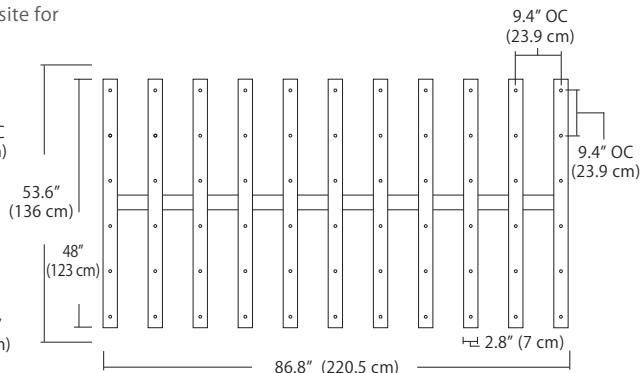

MPC

9L (9'6"x6" / 18 Port)
MSD-3818-##-9L-##

- BL Matte Black
- PC Pol. Chrome
- WH White
- SG Satin Gold
- BZ Bronze
- SS Satin Silver

Solo

Solo 48" Linear Configuration - See [Solo Linear Configuration](#) section of our website for specific information (#)

Solo (L) Configuration

Solo 22" Grid Configuration - See [Solo Grid Configuration](#) section of our website for specific information (#)

MPC

Solo 48" Grid Configuration

- BL Matte Black
- PC Pol. Chrome
- WH White
- SG Satin Gold
- BZ Bronze
- SS Satin Silver