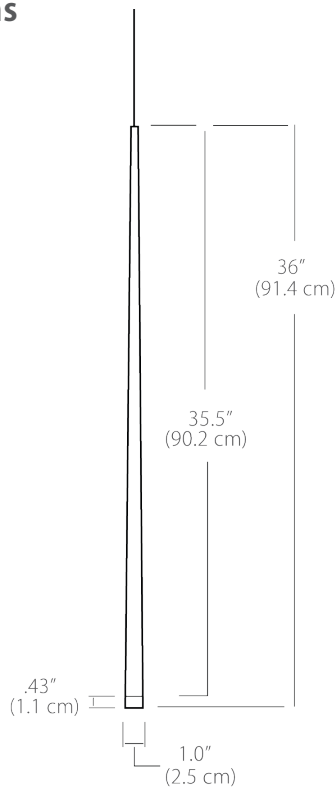

Project:

Type:

Quantity:

Note:

SKU#: SP - COT - LR - 01 - - - 3W - -

Description

Sleek and slender, the 40" Tall Cone pendant exudes style and sophistication from an extended, minimal profile. Quality performance; unique aesthetics.

Features

- Suspends from an 8' adjustable cable
- Aluminum Reflector Ring
- Damp location rated

Specifications

- Color Rendering Index: 90CRI
- LED Color Temperature: 3000K (standard)
- Cable Length: 8' (for longer lengths consult factory)
- Light Source: 3W / 204 Lumens
- For recommended dimmers see <http://blackjacklighting.com>

Dimensions

Diffuser

ORDERING GUIDE

Category	Series	Diffuser	Size	Finish	Color Temp.	Wattage	Mounting	Length
SP SP Small Pendant	- COT COT Tall Cone	- LR LR Luminous Ring	- 01 01 1" Diameter	- BL Black WH White PC Polished Chrome Special Order BZ Bronze SG Satin Gold SS Satin Silver	- 30K 27K 2700K 30K 3000K 35K 3500K 40K 4000K (30K Standard)	- 3W 3W 3Watts / 204 Lm	- SP5 5" Canopy SP2 2.5" Fascia Canopy MPC Multi-Port Connector JTA JackTrack Adapter (See page 2 for mounting information)	- 96" Standard (Change Length for custom cable length in inches)

Max Cable Length

<p>Length</p>  <p>96" (Standard)</p> <p>Custom</p>	<p>96" (Standard)</p> <p>(Change Length for custom cable length, in inches)</p> <p><i>Factory pre-configuration of cable length is available. Consult factory for details.</i></p>
--	---