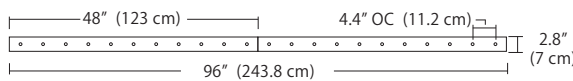

4L (4'x2' / 9 Port)
MSQ-2409-##-4L-##

6L (6'x2' / 25 Port)
MSQ-2425-##-6L-##

Duo

Linear Configurations - See [Duo Linear Configurations](#) section of our website for specification information (#)

6L (6'4"x6" / 10 Port)
MSD-3810-##-6L-##

MPC

- BL Matte Black
- PC Pol. Chrome
- WH White
- SG Satin Gold
- BZ Bronze
- SS Satin Silver

9L (9'6"x6" / 18 Port)
MSD-3818-##-9L-##

Solo

Solo 48" Linear Configuration - See [Solo Linear Configuration](#) section of our website for specific information (#)