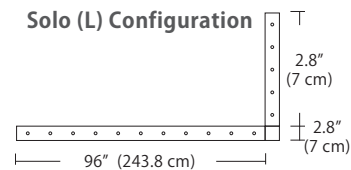

Solo (L) Configuration