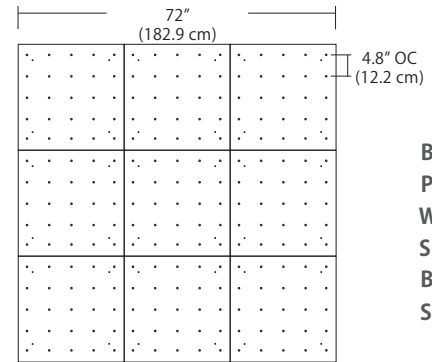

Quatro

Square Configurations - See [Quatro Square Configurations](#) section of our website for specification information (#)

4S (4' 2x2' / 9 Port)
MSQ-2409-##-4S-##

6S (6' 3x3 / 25 Port)
MSQ-2425-##-6S-##