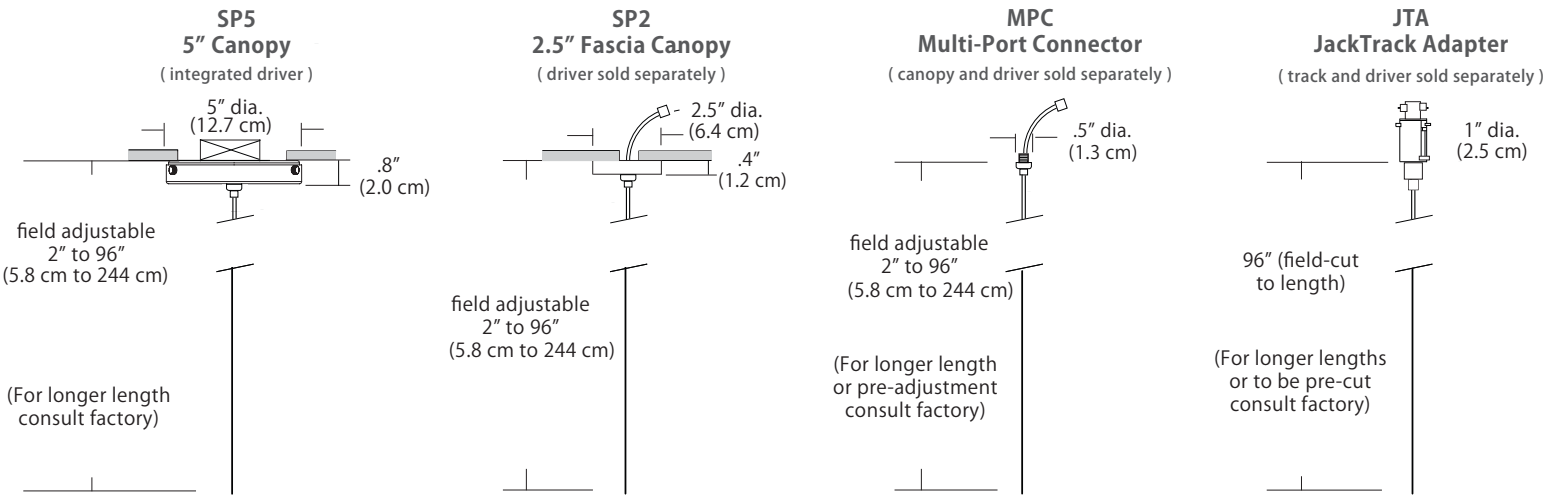

Project: _____ Type: _____ Quantity: _____
 Note: _____ SKU#: SP - LGD - TF - 01 - _ - _ - _ - _

Description

Screw-in, cast acrylic Tall Frosted light guide is sleek and very popular. Fixture hangs 6" to 96" inches from ceiling. Dimmable, damp location rated, replaceable light source. Available in three standard finishes and three special order powder coat finishes.

Mounting

Mounting  SP5 SP2 MPC JTA	<p>SP5 = 5" canopy with integrated driver (included), attaches to rear of canopy and sits inside ceiling mounted junction box <i>Cable with modular connector attaches to canopy w/ integrated universal driver (120-277V / TRIAC, ELV, 0-10V dimming)</i></p> <p>SP2 = 2.5" thin profile canopy that attaches flush to a rigid ceiling (driver sold separately) <i>Cable with modular connector (and optional wire harness) attaches to a remote driver</i></p> <p>MPC = Multi-port connector attaches to any of BlackJack's Multi-Port canopies (canopy and driver sold separately) <i>Cable with modular connector attaches to a driver inside a Multi-Port canopy (driver may be remote)</i></p> <p>JTA = Adapter connects the pendant in any position along the JackTrack system (track and driver sold separately) <i>Cable is cut to length and inserted in a connector at the bottom of the JackTrack adapter</i></p>
--	---