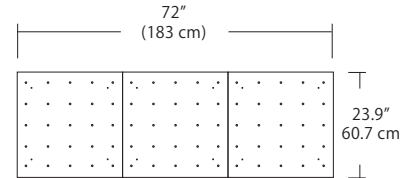

Project: _____ Type: _____ Quantity: _____
 Note: _____ SKU#: SP - LGD - TF - 01 - _ - _ - _ - _

Description

Screw-in, cast acrylic Tall Frosted light guide is sleek and very popular. Fixture hangs 6" to 96" inches from ceiling. Dimmable, damp location rated, replaceable light source. Available in three standard finishes and three special order powder coat finishes.

Quatro

Square Configurations - See [Quatro Square Configurations](#) section of our website for specification information (#)

4S (4' 2x2' / 9 Port)
MSQ-2409-##-4S-##

6S (6' 3x3 / 25 Port)
MSQ-2425-##-6S-##

4L (4'x2' / 9 Port)
MSQ-2409-##-4L-##

6L (6'x2' / 25 Port)
MSQ-2425-##-6L-##

Duo

Linear Configurations - See [Duo Linear Configurations](#) section of our website for specification information (#)

6L (6'4"x6" / 10 Port)
MSD-3810-##-6L-##

MPC

- BL Matte Black
- PC Pol. Chrome
- WH White
- SG Satin Gold
- BZ Bronze
- SS Satin Silver

9L (9'6"x6" / 18 Port)
MSD-3818-##-9L-##

Solo

Solo 48" Linear Configuration - See [Solo Linear Configuration](#) section of our website for specific information (#)