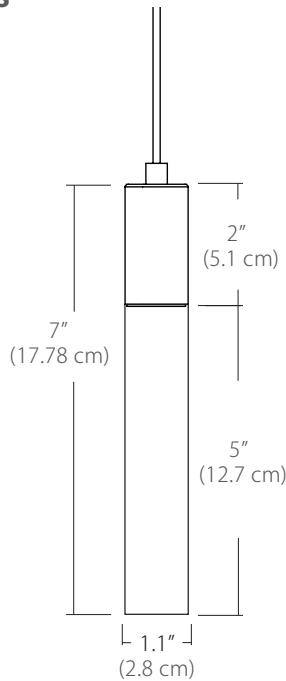

Project: _____ Type: _____ Quantity: _____
 Note: _____ SKU#: SP - LGD - TF - 01 - _ - _ - _ - _

Description

Screw-in, cast acrylic Tall Frosted light guide is sleek and very popular. Fixture hangs 6" to 96" inches from ceiling. Dimmable, damp location rated, replaceable light source. Available in three standard finishes and three special order powder coat finishes.

Features

- Screw-in, decorative optical acrylic light guide/ diffuser
- Suspends from 8' adjustable cable
- Standard Finishes: BL - Black, PC - Polished Chrome or WH - White
- Damp location rated

Specifications

- Color Rendering Index: 90CRI
- LED Color Temperature: 3000K (standard)
- Cable Length: 8' (see page 2 for detail), for longer lengths consult factory
- For recommended dimmers, see <http://blackjacklighting.com>

Dimensions

Diffuser

ORDERING GUIDE

Category	Series	Diffuser	Size	Finish	Color Temp.	Wattage	Mounting	Length
SP	LGD	TF	01		30K			
SP Small Pendant	LGD Light Guide	TF Tall Frosted	01 1" Diameter	Standard BL Black PC Polished Chrome WH White Special Order BZ Bronze SG Satin Gold SS Satin Silver	27K 2700K 30K 3000K 35K 3500K 40K 4000K (30K Standard)	2W 2Watts/86 Lm 3W 3Watts/133 Lm (recommended for single pendant application)	SP5 5" Canopy SP2 2.5" Fascia Canopy MPC Multi-Port Connector JTA JackTrack Adapter (See page 2 for mounting information)	96" Standard (Change Length for custom cable length in inches)