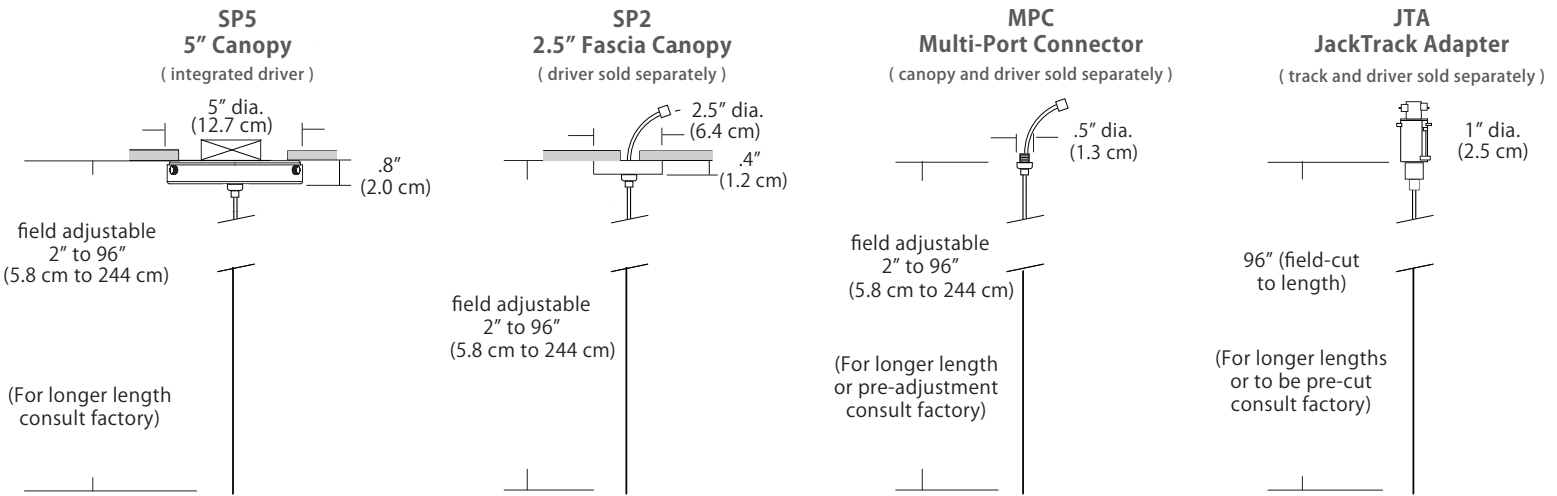

Features

- Replaceable light source
- Acrylic light guide - Tall Clear or Bubble
- Blown glass diffuser

Specifications

- Color Rendering Index: 90CRI
- LED Color Temperature: 3000K (standard)
- Cable Length: 8' (for longer lengths consult factory)
- Fixture Weight: 1.75 lb. (.8 kg)
- For recommended dimmers, see <http://blackjacklighting.com>

Wattage

Wattage  2W 3W	<p>2W = 2 Watts / 86 Lumens, recommended for Multi-Port applications (Multi-Port system and JackTrack adapter). 3W = 3 Watts / 133 Lumens, recommended for single pendant applications (5" Canopy and 2.5" Fascia Canopy).</p> <p><i>(Lumens measured at 3000K)</i></p>
---	--

Mounting

Mounting  SP5 SP2 MPC JTA	<p>SP5 = 5" canopy with integrated driver (included), attaches to rear of canopy and sits inside ceiling mounted junction box <i>Cable with modular connector attaches to canopy w/ integrated universal driver (120-277V / TRIAC, ELV, 0-10V dimming)</i></p> <p>SP2 = 2.5" thin profile canopy that attaches flush to a rigid ceiling (driver sold separately) <i>Cable with modular connector (and optional wire harness) attaches to a remote driver</i></p> <p>MPC = Multi-port connector attaches to any of BlackJack's Multi-Port canopies (canopy and driver sold separately) <i>Cable with modular connector attaches to a driver inside a Multi-Port canopy (driver may be remote)</i></p> <p>JTA = Adapter connects the pendant in any position along the JackTrack system (track and driver sold separately) <i>Cable is cut to length and inserted in a connector at the bottom of the JackTrack adapter</i></p>
--	---

Max Cable Length

Length  96" (Standard) Custom	<p>96" (Standard) (Change Length for custom cable length, in inches)</p> <p><i>Factory pre-configuration of cable length is available. Consult factory for details.</i></p>
--	---