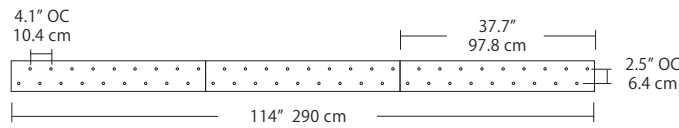

4L (4'x2' / 9 Port)
MSQ-2409-##-4L-##

6L (6'x2' / 25 Port)
MSQ-2425-##-6L-##

Duo

Linear Configurations - See [Duo Linear Configurations](#) section of our website for specification information (#)

6L (6'4"x6" / 10 Port)
MSD-3810-##-6L-##

MPC

9L (9'6"x6" / 18 Port)
MSD-3818-##-9L-##

- BL** Matte Black
- PC** Pol. Chrome
- WH** White
- SG** Satin Gold
- BZ** Bronze
- SS** Satin Silver

Solo

Solo 48" Linear Configuration - See [Solo Linear Configuration](#) section of our website for specific information (#)