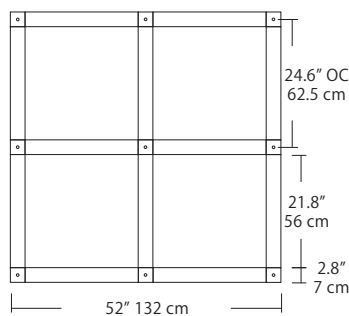

Solo 22" Grid Configuration - See [Solo Grid Configuration](#) section of our website for specific information (#)

MPC