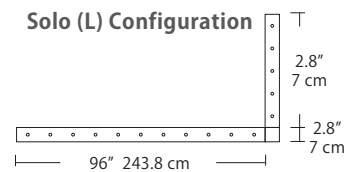

Solo (L) Configuration