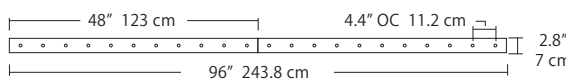

4L (4'x2' / 9 Port)
MSQ-2409-##-4L-##

6L (6'x2' / 25 Port)
MSQ-2425-##-6L-##

Duo

Linear Configurations - See [Duo Linear Configurations](#) section of our website for specification information (#)

6L (6'4"x6" / 10 Port)
MSD-3810-##-6L-##

MPC

9L (9'6"x6" / 18 Port)
MSD-3818-##-9L-##

- BL** Matte Black
- PC** Pol. Chrome
- WH** White
- SG** Satin Gold
- BZ** Bronze
- SS** Satin Silver

Solo

Solo 48" Linear Configuration - See [Solo Linear Configuration](#) section of our website for specific information (#)

Solo (L) Configuration

Solo 22" Grid Configuration - See [Solo Grid Configuration](#) section of our website for specific information (#)

MPC

Solo 48" Grid Configuration

- BL** Matte Black
- PC** Pol. Chrome
- WH** White
- SG** Satin Gold
- BZ** Bronze
- SS** Satin Silver