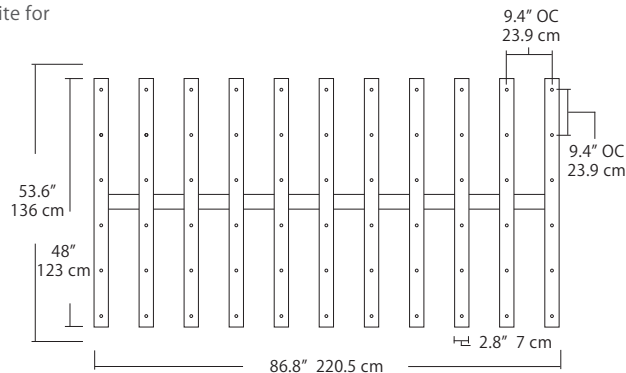

Features

- Replaceable light source
- Acrylic light guide - Tall Clear or Bubble
- Blown glass diffuser

Specifications

- Color Rendering Index: 90CRI
- LED Color Temperature: 3000K (standard)
- Cable Length: 8' (for longer lengths consult factory)
- Fixture Weight: 1.75 lb. (.8 kg)
- For recommended dimmers, see <http://blackjacklighting.com>

4L (4'x2' / 9 Port)
MSQ-2409-##-4L-##

6L (6'x2' / 25 Port)
MSQ-2425-##-6L-##

Duo

Linear Configurations - See [Duo Linear Configurations](#) section of our website for specification information (#)

6L (6'4"x6" / 10 Port)
MSD-3810-##-6L-##

MPC

9L (9'6"x6" / 18 Port)
MSD-3818-##-9L-##

- BL** Matte Black
- PC** Pol. Chrome
- WH** White
- SG** Satin Gold
- BZ** Bronze
- SS** Satin Silver

Solo

Solo 48" Linear Configuration - See [Solo Linear Configuration](#) section of our website for specific information (#)

Solo (L) Configuration

Solo 22" Grid Configuration - See [Solo Grid Configuration](#) section of our website for specific information (#)

MPC

Solo 48" Grid Configuration

- BL** Matte Black
- PC** Pol. Chrome
- WH** White
- SG** Satin Gold
- BZ** Bronze
- SS** Satin Silver