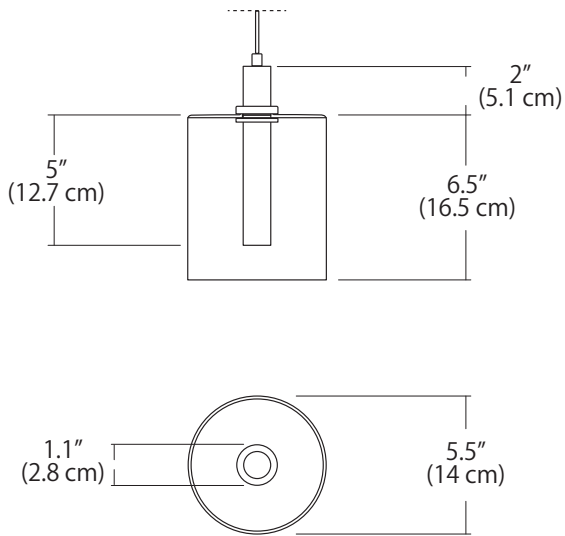

Features

- Replaceable light source
- Acrylic light guide - Tall Clear or Bubble
- Blown glass diffuser

Specifications

- Color Rendering Index: 90CRI
- LED Color Temperature: 3000K (standard)
- Cable Length: 8' (for longer lengths consult factory)
- Fixture Weight: 1.75 lb. (.8 kg)
- For recommended dimmers, see <http://blackjacklighting.com>

Dimensions

Diffusers

CC - Clear Diffuser
w/Tall Clear Light Guide

CB - Clear Diffuser
w/ Bubble Light Guide

ORDERING GUIDE

Category	Series	Diffuser	Size	Finish	Color Temp.	Wattage	Mounting	Length
SP	VEL		05		30K			
SP Small Pendant	VEL Velo	CB Clear Glass/ Bubble CC Clear Glass/ Tall Clear	05 5" Diameter	Standard BL Black PC Polished Chrome WH White Special Order BZ Bronze SG Satin Gold SS Satin Silver	27K 2700K 30K 3000K 35K 3500K 40K 4000K (30K Standard)	2W 2Watts/86 Lm 3W 3Watts/133 Lm (recommended for single pendant application)	SP5 5" Canopy SP2 2.5" Fascia Canopy MPC Multi-Port Connector JTA JackTrack Adapter	96" Standard (Change Length for custom cable length in inches)

Max Cable Length

Length  96" (Standard) Custom	<p>96" (Standard) (Change Length for custom cable length, in inches)</p> <p><i>Factory pre-configuration of cable length is available. Consult factory for details.</i></p>
--	---