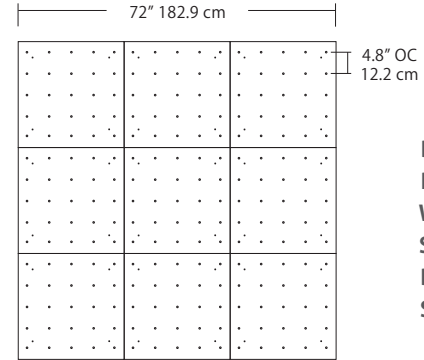

For full specifications and ordering information, see blackjacklighting.com

(# symbol indicates additional specification required)

System	Pendant Mounting	Configuration Examples	Finish Options

Quatro

Square Configurations - See [Quatro Square Configurations](#) section of our website for specification information (#)

4S (4' 2x2 / 9 Port)
MSQ-2409-##-4S-##

6S (6' 3x3 / 25 Port)
MSQ-2425-##-6S-##

MPC

- **BL** Matte Black
- **PC** Pol. Chrome
- **WH** White
- **SG** Satin Gold
- **BZ** Bronze
- **SS** Satin Silver

Linear Configurations - See [Quatro Linear Configurations](#) section of our website for specification information (#)

4L (4'x2' / 9 Port)
MSQ-2409-##-4L-##

6L (6'x2' / 25 Port)
MSQ-2425-##-6L-##

Duo

Linear Configurations - See [Duo Linear Configurations](#) section of our website for specification information (#)

6L (6'4"x6" / 10 Port)
MSD-3810-##-6L-##

MPC

9L (9'6"x6" / 18 Port)
MSD-3818-##-9L-##

- **BL** Matte Black
- **PC** Pol. Chrome
- **WH** White
- **SG** Satin Gold
- **BZ** Bronze
- **SS** Satin Silver

Solo

Solo 48" Linear Configuration - See [Solo Linear Configuration](#) section of our website for specific information (#)

Solo (L) Configuration

Solo 22" Grid Configuration - See [Solo Grid Configuration](#) section of our website for specific information (#)

MPC

Solo 48" Grid Configuration

- **BL** Matte Black
- **PC** Pol. Chrome
- **WH** White
- **SG** Satin Gold
- **BZ** Bronze
- **SS** Satin Silver