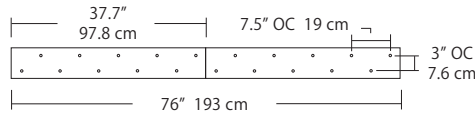

4L (4'x2' / 9 Port)
MSQ-2409-##-4L-##

6L (6'x2' / 25 Port)
MSQ-2425-##-6L-##

Duo

Linear Configurations - See [Duo Linear Configurations](#) section of our website for specification information (#)

6L (6'4"x6" / 10 Port)
MSD-3810-##-6L-##

MPC

9L (9'6"x6" / 18 Port)
MSD-3818-##-9L-##

- BL** Matte Black
- PC** Pol. Chrome
- WH** White
- SG** Satin Gold
- BZ** Bronze
- SS** Satin Silver

Solo

Solo 48" Linear Configuration - See [Solo Linear Configuration](#) section of our website for specific information (#)