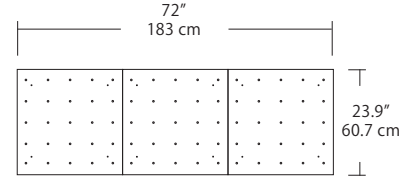

Quatro

Square Configurations - See [Quatro Square Configurations](#) section of our website for specification information (#)

4S (4' 2x2 / 9 Port)
MSQ-2409-##-4S-##

6S (6' 3x3 / 25 Port)
MSQ-2425-##-6S-##

MPC

- BL** Matte Black
- PC** Pol. Chrome
- WH** White
- SG** Satin Gold
- BZ** Bronze
- SS** Satin Silver

Linear Configurations - See [Quatro Linear Configurations](#) section of our website for specification information (#)

4L (4'x2' / 9 Port)
MSQ-2409-##-4L-##

6L (6'x2' / 25 Port)
MSQ-2425-##-6L-##

Duo

Linear Configurations - See [Duo Linear Configurations](#) section of our website for specification information (#)

6L (6'4"x6" / 10 Port)
MSD-3810-##-6L-##

MPC

9L (9'6"x6" / 18 Port)
MSD-3818-##-9L-##

- BL** Matte Black
- PC** Pol. Chrome
- WH** White
- SG** Satin Gold
- BZ** Bronze
- SS** Satin Silver

Solo

Solo 48" Linear Configuration - See [Solo Linear Configuration](#) section of our website for specific information (#)